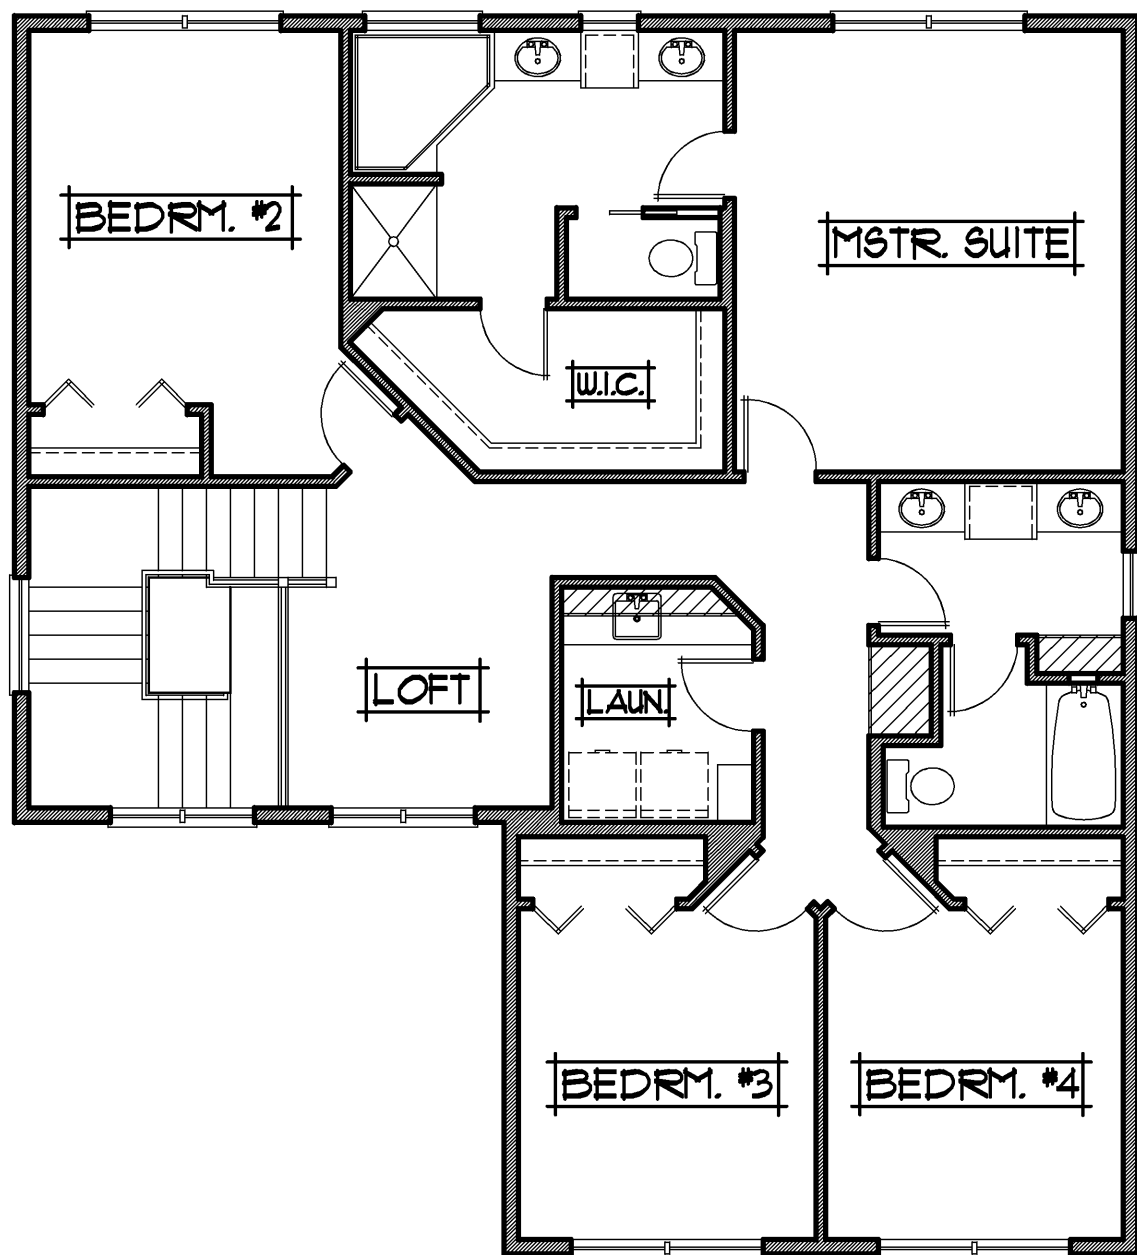

THE:  
TEABURY MODEL

PROFESSIONALLY BUILT BY:

**RCA BUILDERS**  
INCORPORATED

• 3rd Generation Minnesota Home Builder since 1989 •

Ph: (763)323-6250 • [www.rcabuilders.net](http://www.rcabuilders.net)  
MN Builder License #BC008327

[roger.anderson@results.net](mailto:roger.anderson@results.net)

2236 SQ.FT. TWO STORY

- |                       |                 |
|-----------------------|-----------------|
| • 4 BEDROOMS          | • WIDTH: 49'-0" |
| • 2 1/2 BATHS         | • DEPTH: 43'-0" |
| • 3 CAR GARAGE        |                 |
| • UNFINISHED BASEMENT |                 |
- 
- |                           |                          |
|---------------------------|--------------------------|
| • 14'8x13'6 GREAT ROOM    | • 13'6x15'4 MASTER SUITE |
| • 11'9x13'4 DINING        | • 13'0x10'10 BEDROOM #2  |
| • 11'6x14'4 KITCHEN       | • 10'4x11'6 BEDROOM #3   |
| • 32'0x22'0 & 20'0 GARAGE | • 10'4x11'6 BEDROOM #4   |
|                           | • 9'2x7'8 LOFT           |