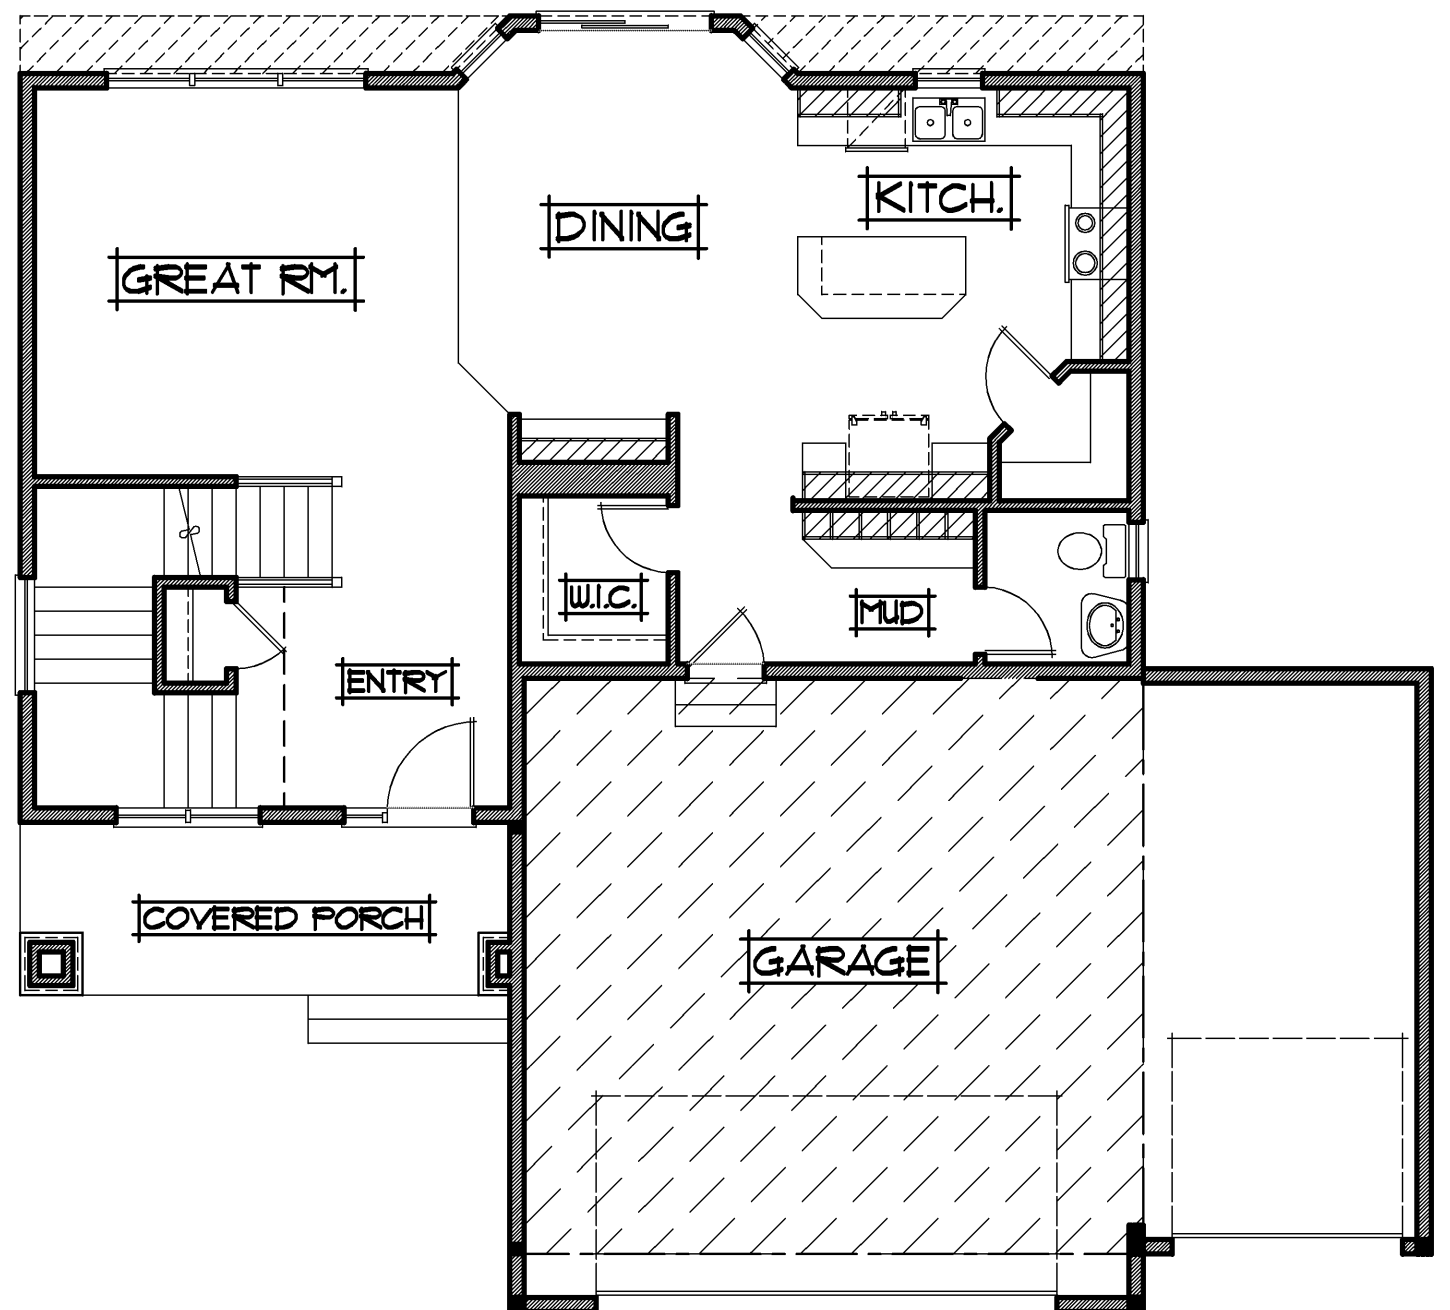

THE:
TEABURY MODEL

PROFESSIONALLY BUILT BY:

RCA BUILDERS
INCORPORATED

• 3rd Generation Minnesota Home Builder since 1989 •

Ph: (763)323-6250 • www.rcabuilders.net
MN Builder License #BC008327

roger.anderson@results.net

2236 SQ.FT. TWO STORY

• 4 BEDROOMS	• WIDTH: 49'-0"
• 2 1/2 BATHS	• DEPTH: 43'-0"
• 3 CAR GARAGE	
• UNFINISHED BASEMENT	

• 14'8x13'6 GREAT ROOM	• 13'6x15'4 MASTER SUITE
• 11'9x13'4 DINING	• 13'0x10'10 BEDROOM #2
• 11'6x14'4 KITCHEN	• 10'4x11'6 BEDROOM #3
• 32'0x22'0 & 20'0 GARAGE	• 10'4x11'6 BEDROOM #4
	• 9'2x7'8 LOFT