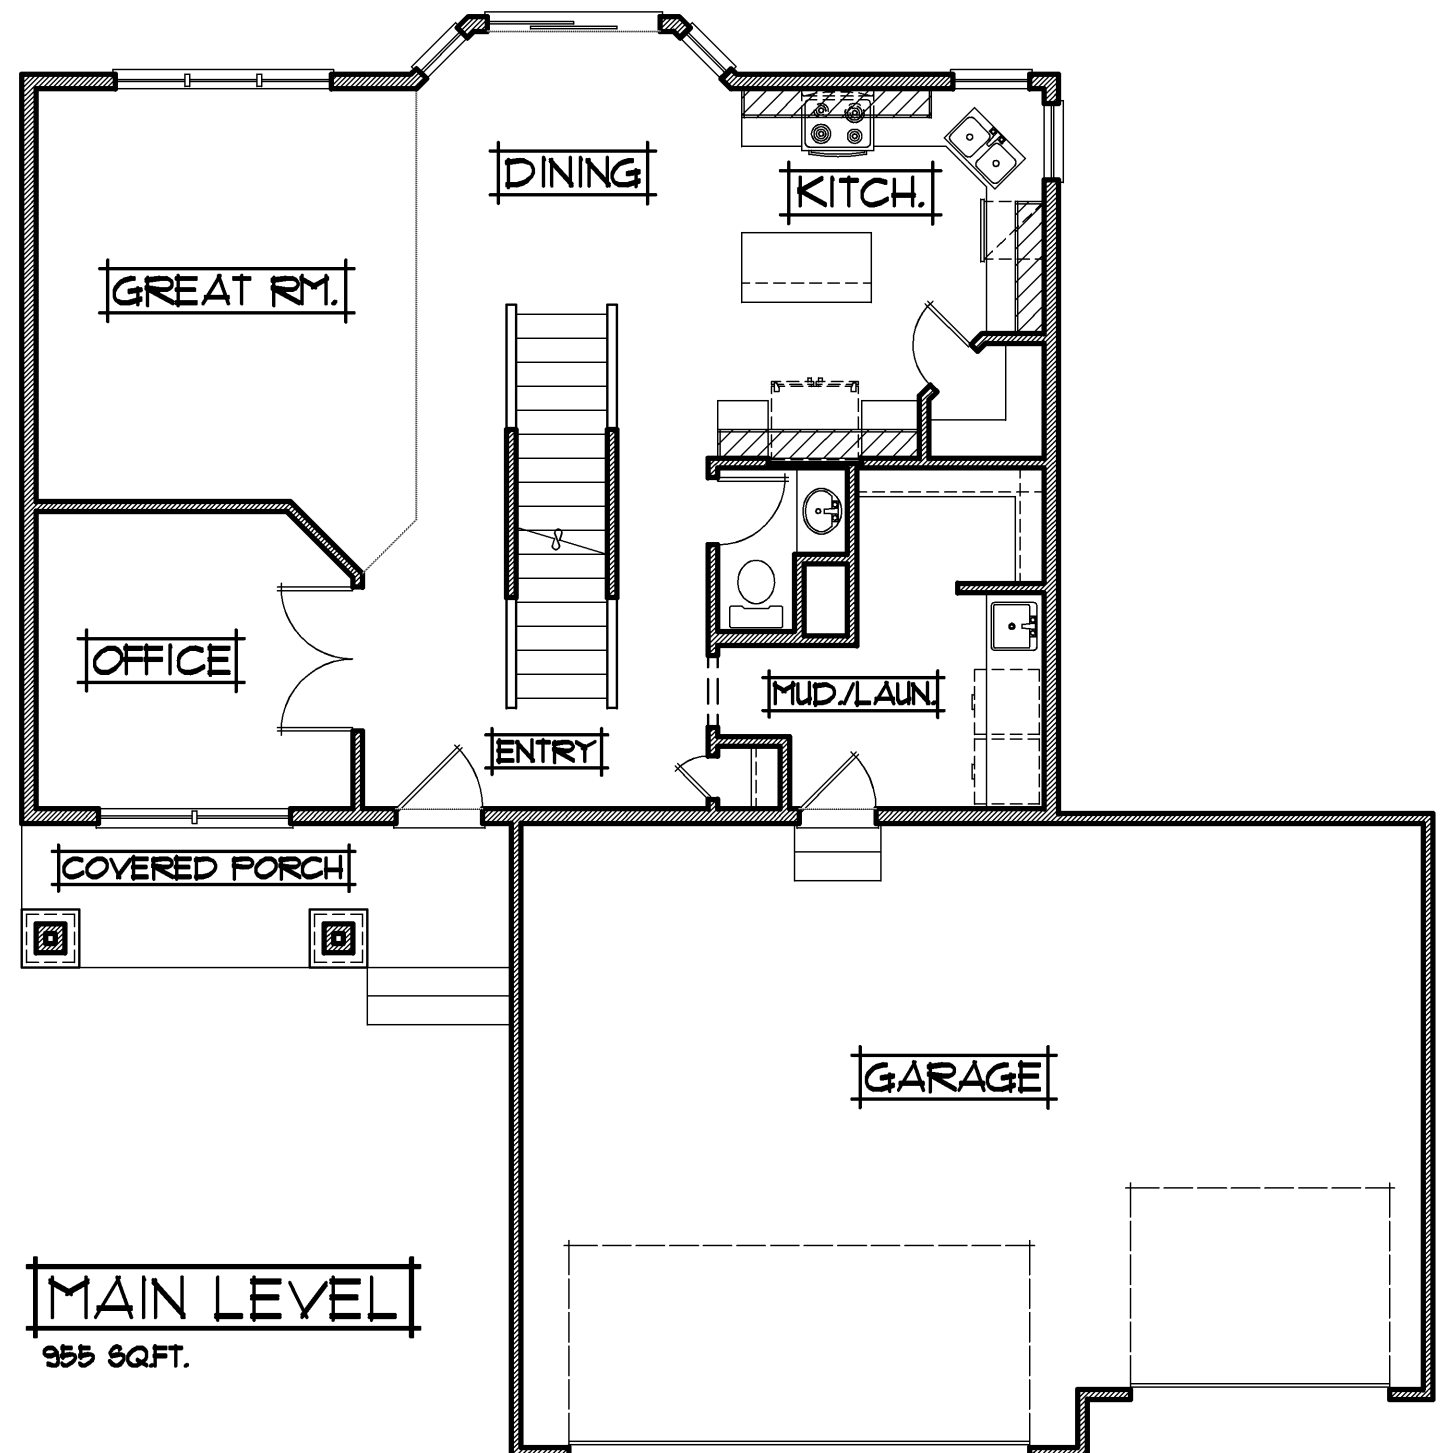

THE:
TAYLOR MODEL

PROFESSIONALLY BUILT BY:

RCA BUILDERS
INCORPORATED

• 3rd Generation Minnesota Home Builder since 1989 •

Ph: (763)323-6250 • www.rcabuilders.net
MN Builder License #BC008327

roger.anderson@results.net

2089 SQFT. TWO STORY

- | | |
|-----------------------|-----------------|
| • 4 BEDROOMS | • WIDTH: 49'-0" |
| • 2 1/2 BATHS | • DEPTH: 48'-0" |
| • 3 CAR GARAGE | |
| • UNFINISHED BASEMENT | |
-
- | | |
|---------------------------|---------------------------|
| • 13'2x14'4 GREAT ROOM | • 12'10x14'1 MASTER SUITE |
| • 11'0x9'6 DINING | • 11'10x11'7 BEDROOM #2 |
| • 10'6x12'10 KITCHEN | • 11'10x11'7 BEDROOM #3 |
| • 11'0x10'4 OFFICE | • 13'6x10'0 BEDROOM #4 |
| • 32'0x22'0 + 20'0 GARAGE | |