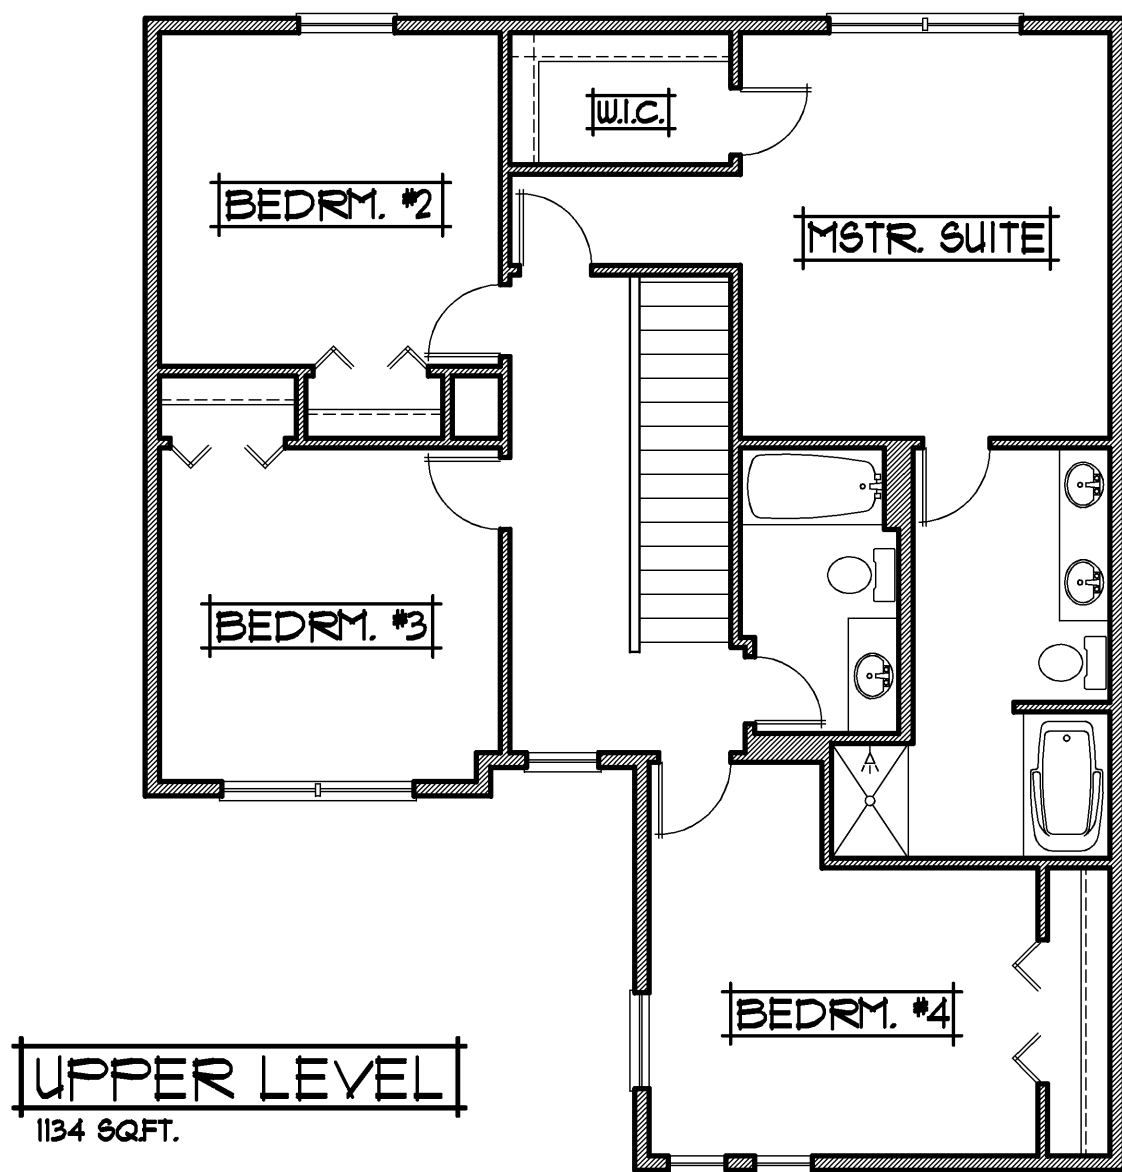

THE:
TAYLOR MODEL

PROFESSIONALLY BUILT BY:

RCA BUILDERS
INCORPORATED

• 3rd Generation Minnesota Home Builder since 1989 •

Ph: (763)323-6250 • www.rcabuilders.net
MN Builder License #BC008327

roger.anderson@results.net

2089 SQFT. TWO STORY

- | | |
|-----------------------|-----------------|
| • 4 BEDROOMS | • WIDTH: 49'-0" |
| • 2 1/2 BATHS | • DEPTH: 48'-0" |
| • 3 CAR GARAGE | |
| • UNFINISHED BASEMENT | |
-
- | | |
|---------------------------|---------------------------|
| • 13'2x14'4 GREAT ROOM | • 12'10x14'1 MASTER SUITE |
| • 11'0x9'6 DINING | • 11'10x11'7 BEDROOM #2 |
| • 10'6x12'10 KITCHEN | • 11'10x11'7 BEDROOM #3 |
| • 11'0x10'4 OFFICE | • 13'6x10'0 BEDROOM #4 |
| • 32'0x22'0 + 20'0 GARAGE | |