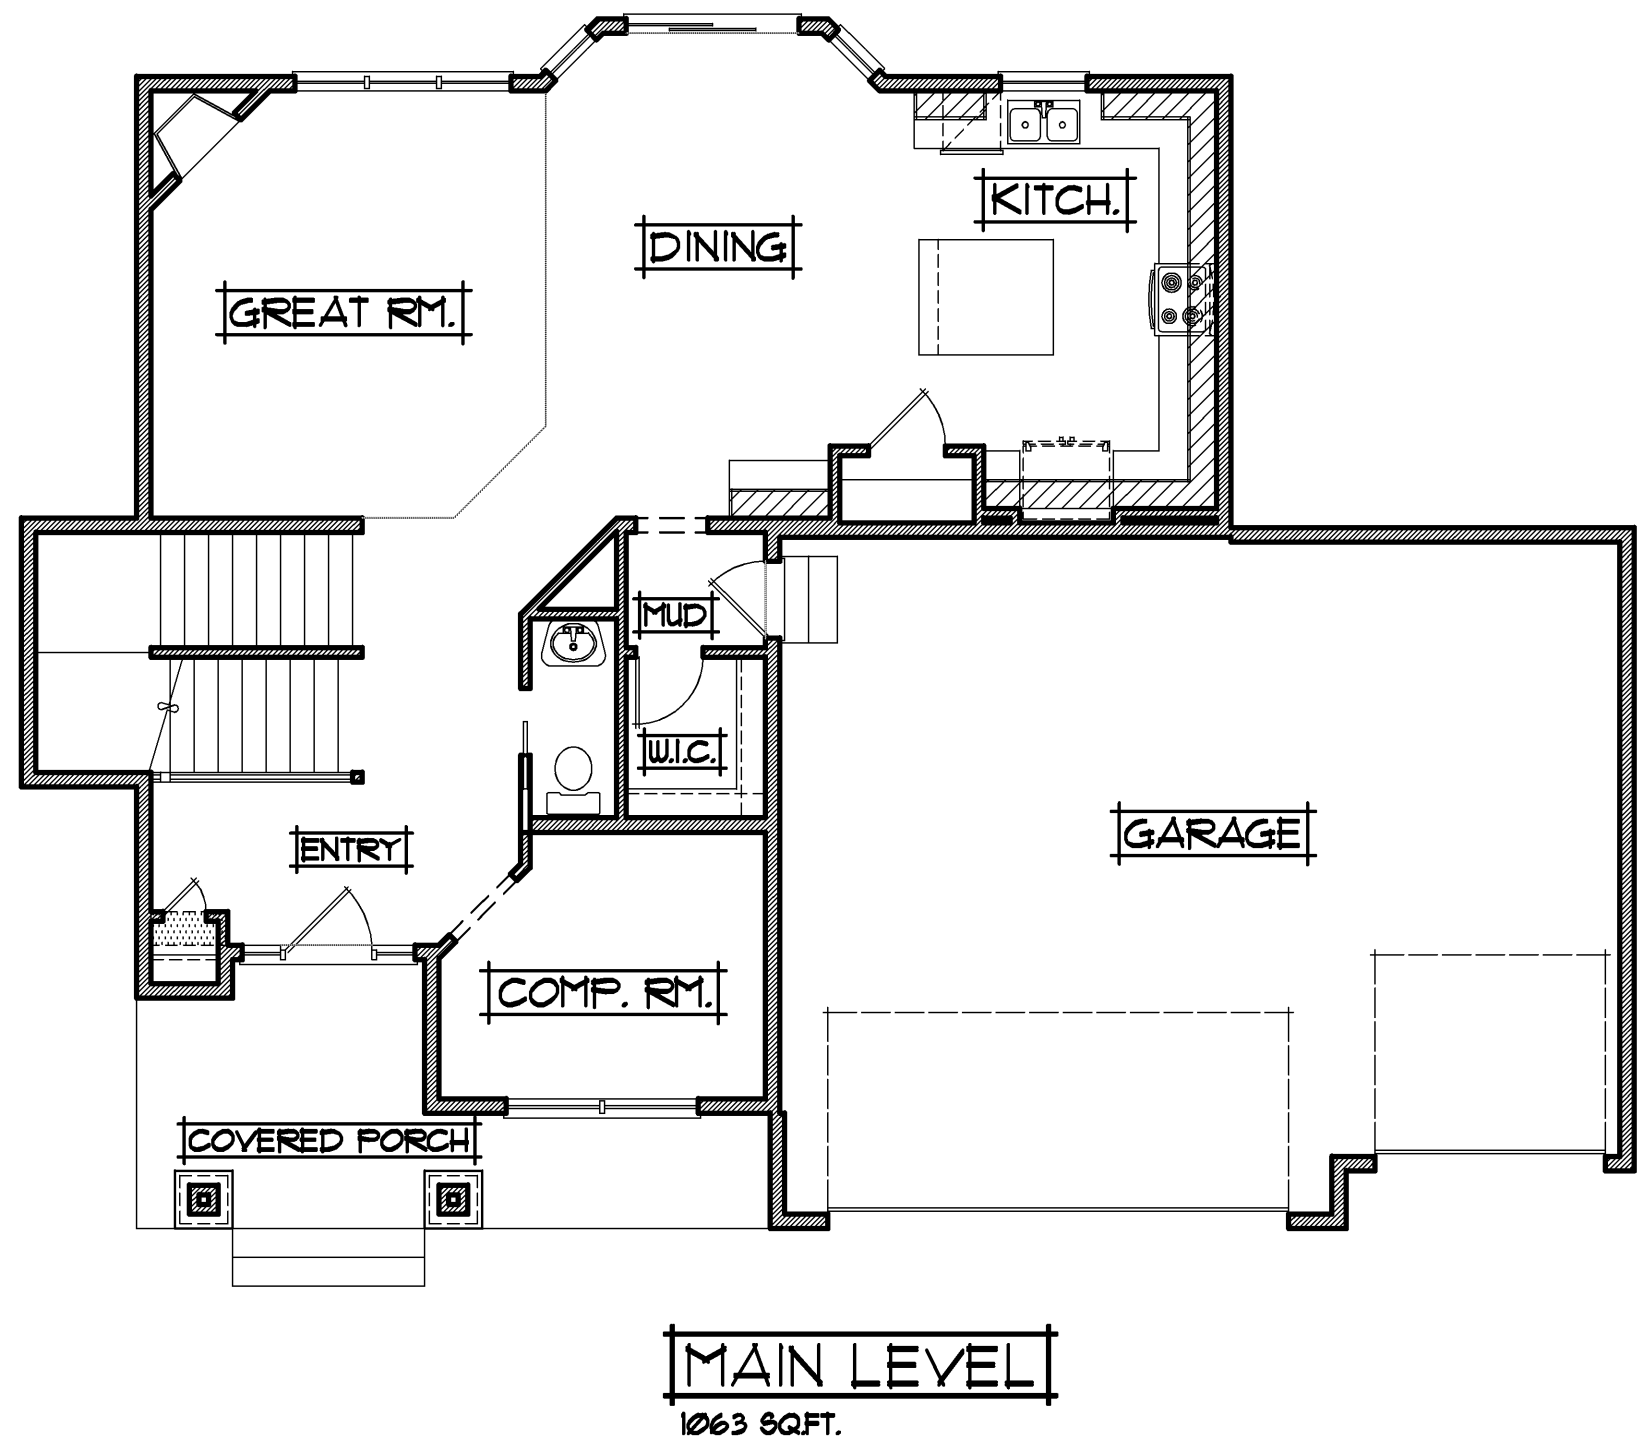

THE:
TANYA MODEL

PROFESSIONALLY BUILT BY:

RCA BUILDERS
INCORPORATED

• 3rd Generation Minnesota Home Builder since 1989 •

Ph: (763)323-6250 • www.rcabuilders.net
MN Builder License #BC008327

roger.anderson@results.net

2216 SQ.FT. TWO STORY

• 4 BEDROOMS	• WIDTH: 56'-0"
• 2 1/2 BATHS	• DEPTH: 40'-0"
• 3 CAR GARAGE	
• UNFINISHED BASEMENT	

• 13'8x14'10 GREAT ROOM	• 12'8x15'6 MASTER SUITE
• 12'10x14'4 DINING	• 11'0x11'4 BEDROOM #2
• 10'6x14'6 KITCHEN	• 12'8x11'0 BEDROOM #3
• 11'4x9'3 COMPUTER RM.	• 11'4x11'0 BEDROOM #4
• 30'0x24'0 & 22'0 GARAGE