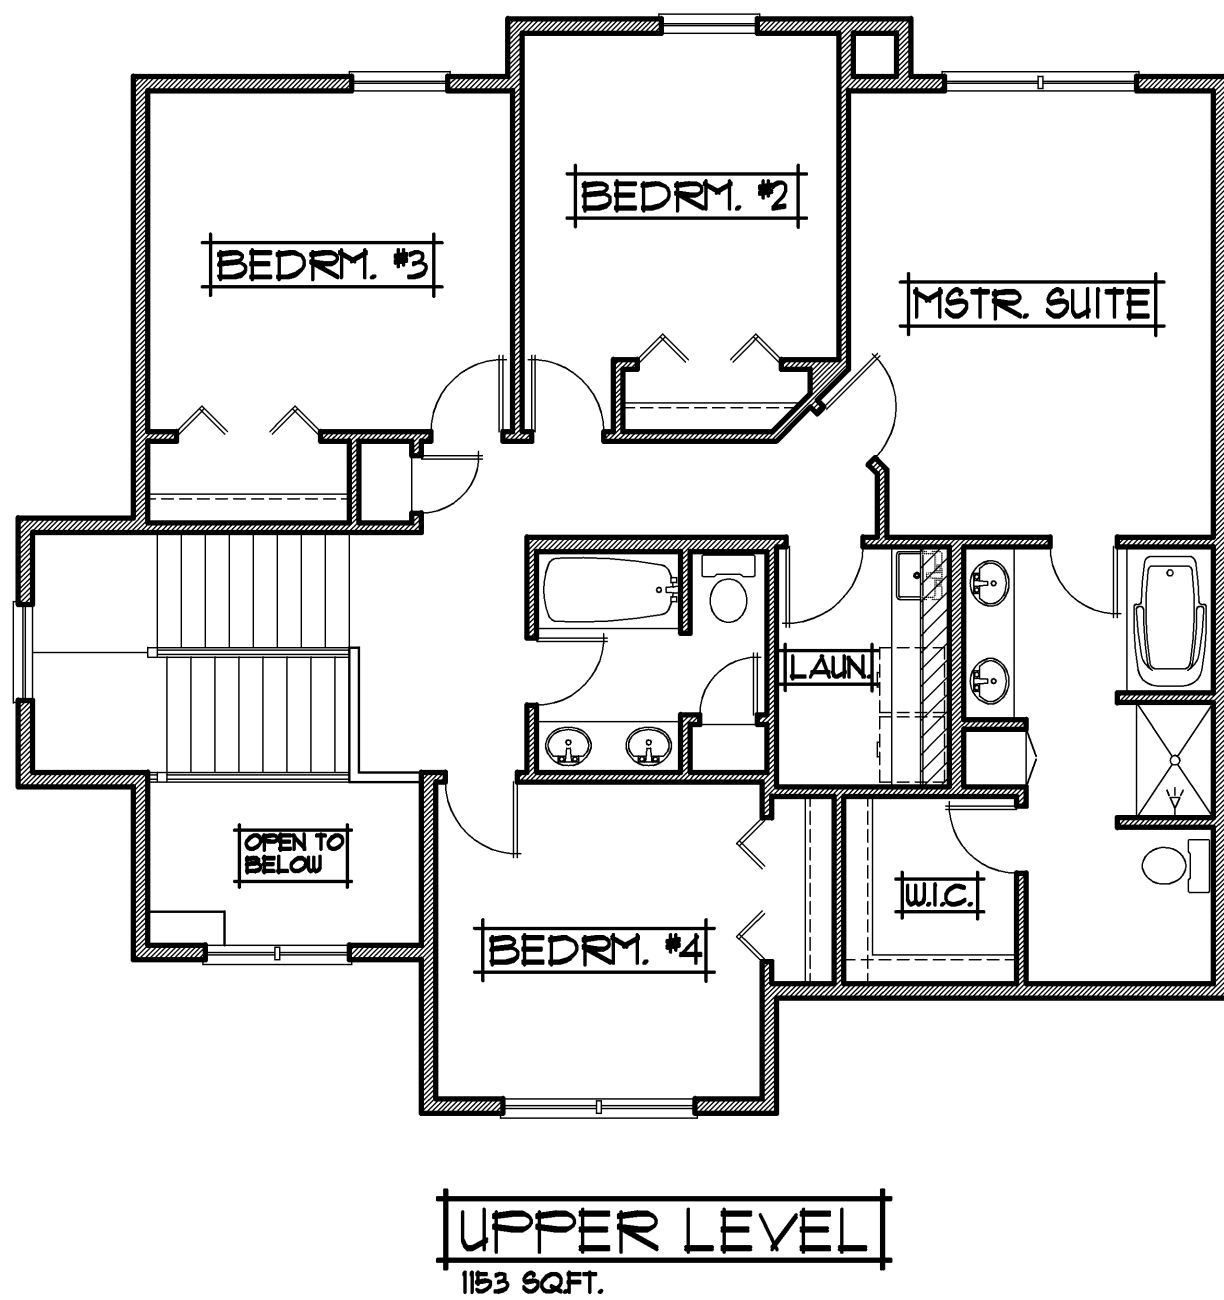

THE:
TANYA MODEL

PROFESSIONALLY BUILT BY:

RCA BUILDERS
INCORPORATED

• 3rd Generation Minnesota Home Builder since 1989 •

Ph: (763)323-6250 • www.rcabuilders.net
MN Builder License #BC008327

roger.anderson@results.net

2216 SQ.FT. TWO STORY

• 4 BEDROOMS	• WIDTH: 56'-0"
• 2 1/2 BATHS	• DEPTH: 40'-0"
• 3 CAR GARAGE	
• UNFINISHED BASEMENT	

• 13'8x14'10 GREAT ROOM	• 12'8x15'6 MASTER SUITE
• 12'10x14'4 DINING	• 11'0x11'4 BEDROOM #2
• 10'6x14'6 KITCHEN	• 12'8x11'0 BEDROOM #3
• 11'4x9'3 COMPUTER RM.	• 11'4x11'0 BEDROOM #4
• 30'0x24'0 & 22'0 GARAGE