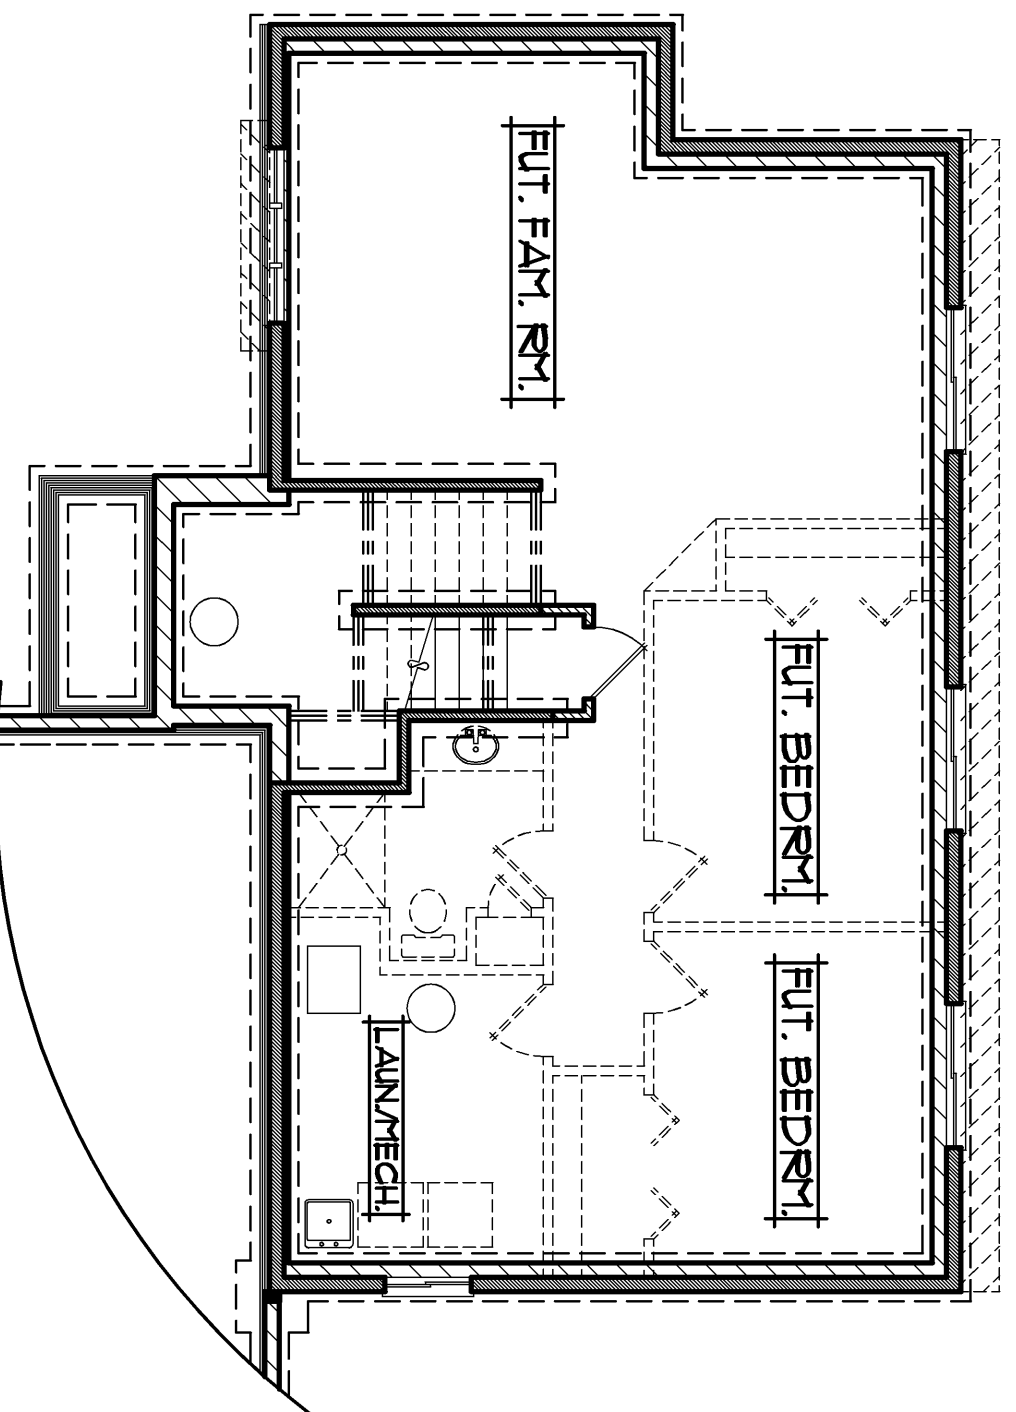

THE:  
**STYLIA MODEL**

PROFESSIONALLY BUILT BY:

**RCBA BUILDERS**  
 INCORPORATED

- 3rd Generation Minnesota Home Builder since 1989 •
- Ph: (763)323-6250 • [www.rcabuilders.net](http://www.rcabuilders.net)
- MN Builder License #BC008327

**RF/MAX**

[roger.anderson@results.net](mailto:roger.anderson@results.net)

**1112 SQ.FT. SPLIT ENTRY**

- |                       |                 |
|-----------------------|-----------------|
| • 3 BEDROOMS          | • WIDTH: 54'-0" |
| • 2 BATH              | • DEPTH: 46'-4" |
| • 3 CAR GARAGE        |                 |
| • UNFINISHED BASEMENT |                 |
- 
- |                              |                             |
|------------------------------|-----------------------------|
| • 13'0"X10'4" LIVING ROOM    | • 12'0"X12'8" MASTER BEDRM. |
| • 9'10"X11'4" DINING         | • 11'0"X11'4" BEDROOM #2    |
| • 12'4"X16'0" KITCHEN        |                             |
| • 30'0"X21'0" & 20'0" GARAGE |                             |