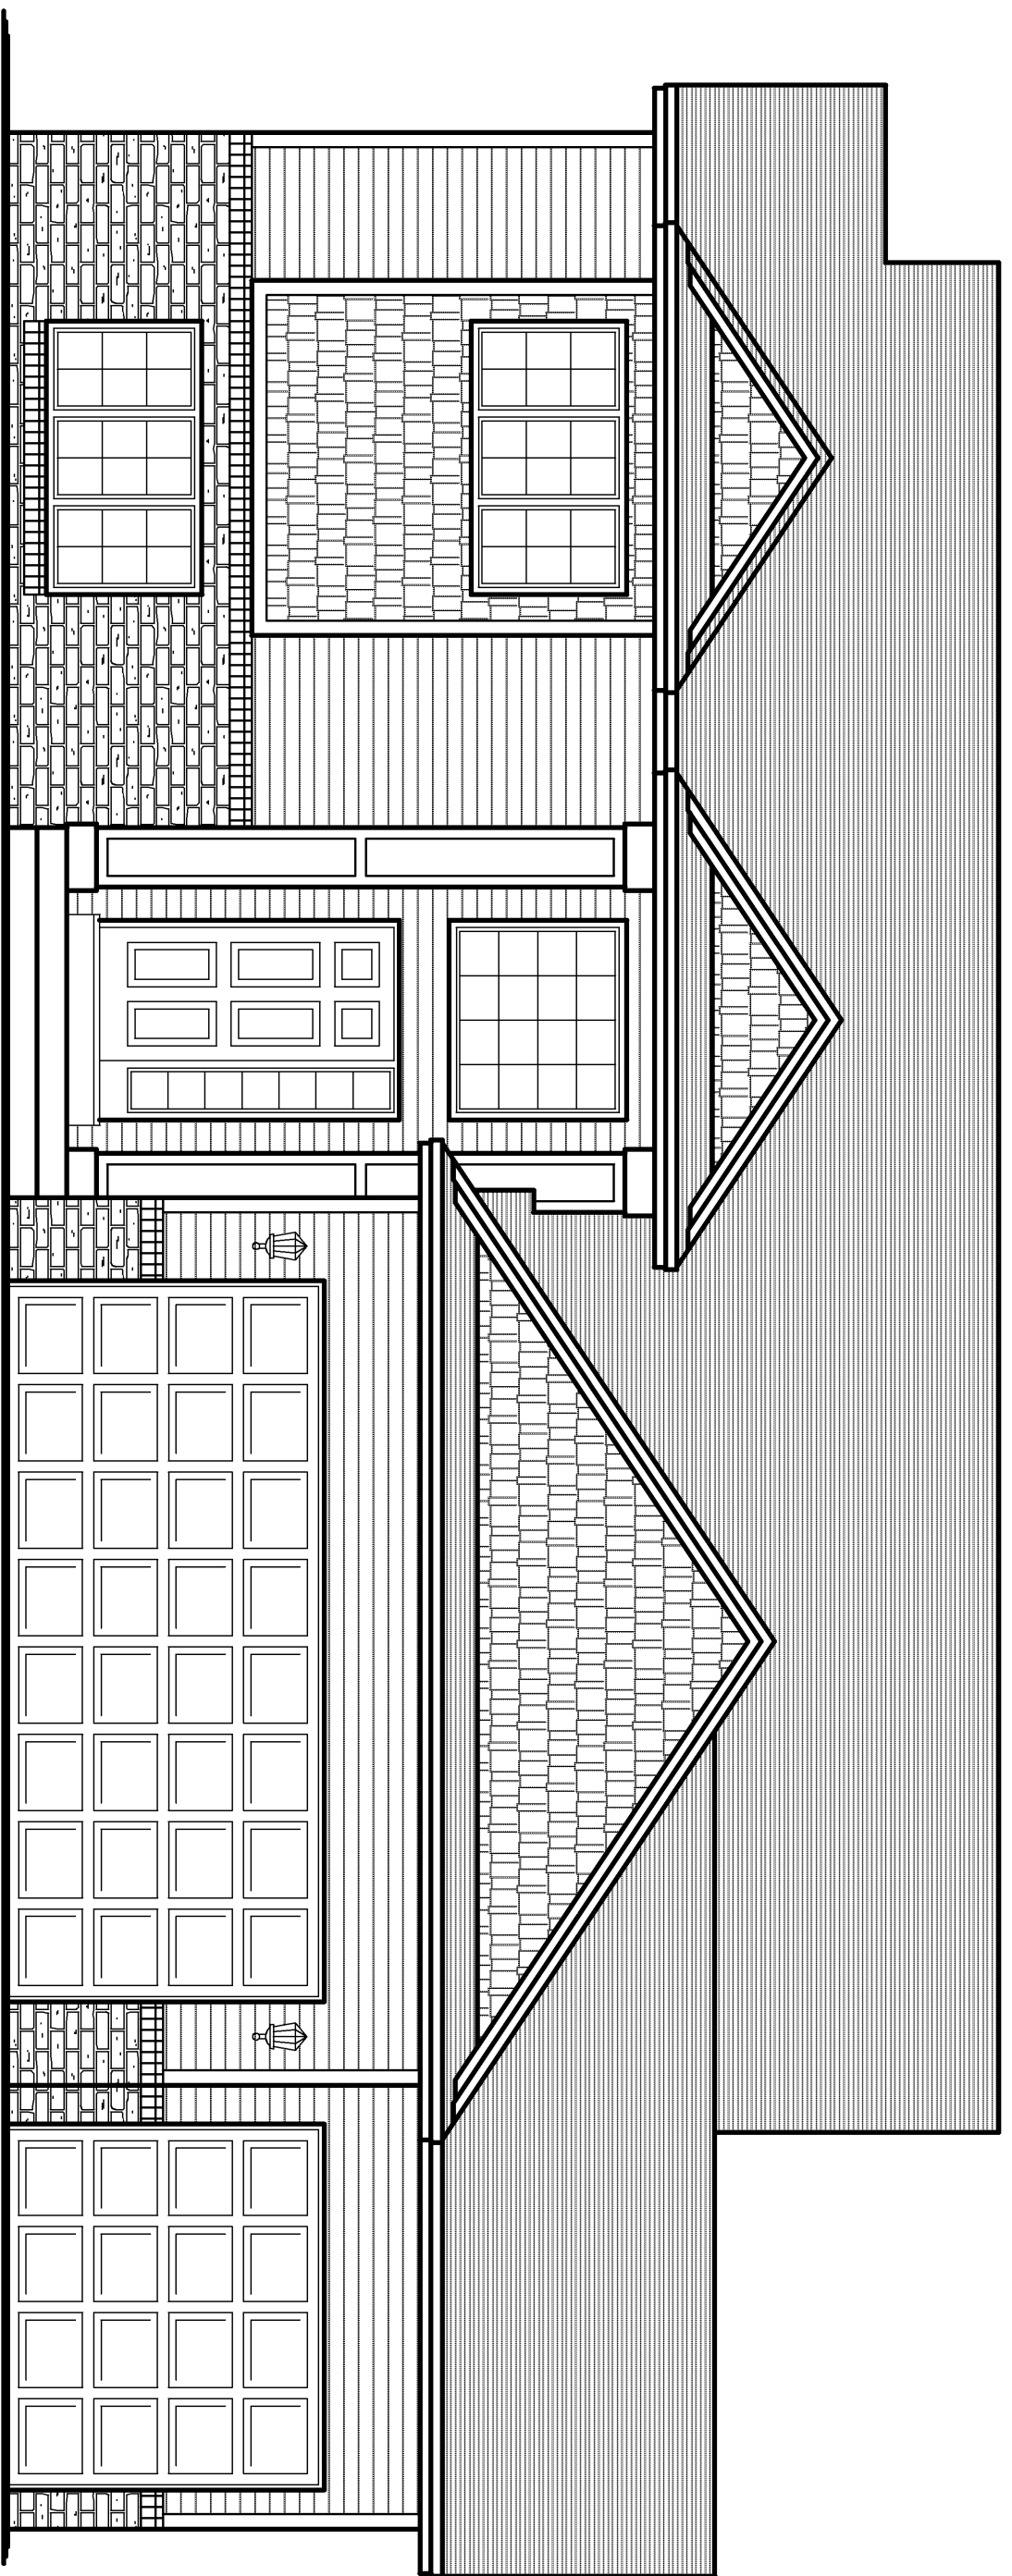

THE:  
**STYLIA MODEL**

PROFESSIONALLY BUILT BY:

**RCBA BUILDERS**  
 INCORPORATED

- 3rd Generation Minnesota Home Builder since 1989 •
- Ph: (763)323-6250 • [www.rcabuilders.net](http://www.rcabuilders.net)
- MN Builder License #BC008327

**RF/MAX**

[roger.anderson@results.net](mailto:roger.anderson@results.net)

**1112 SQ.FT. SPLIT ENTRY**

- |                       |                 |
|-----------------------|-----------------|
| • 3 BEDROOMS          | • WIDTH: 54'-0" |
| • 2 BATH              | • DEPTH: 46'-4" |
| • 3 CAR GARAGE        |                 |
| • UNFINISHED BASEMENT |                 |
- 
- |                              |                             |
|------------------------------|-----------------------------|
| • 13'0"X10'4" LIVING ROOM    | • 12'0"X12'8" MASTER BEDRM. |
| • 9'10"X11'4" DINING         | • 11'0"X11'4" BEDROOM #2    |
| • 12'4"X16'0" KITCHEN        |                             |
| • 30'0"X21'0" & 20'0" GARAGE |                             |