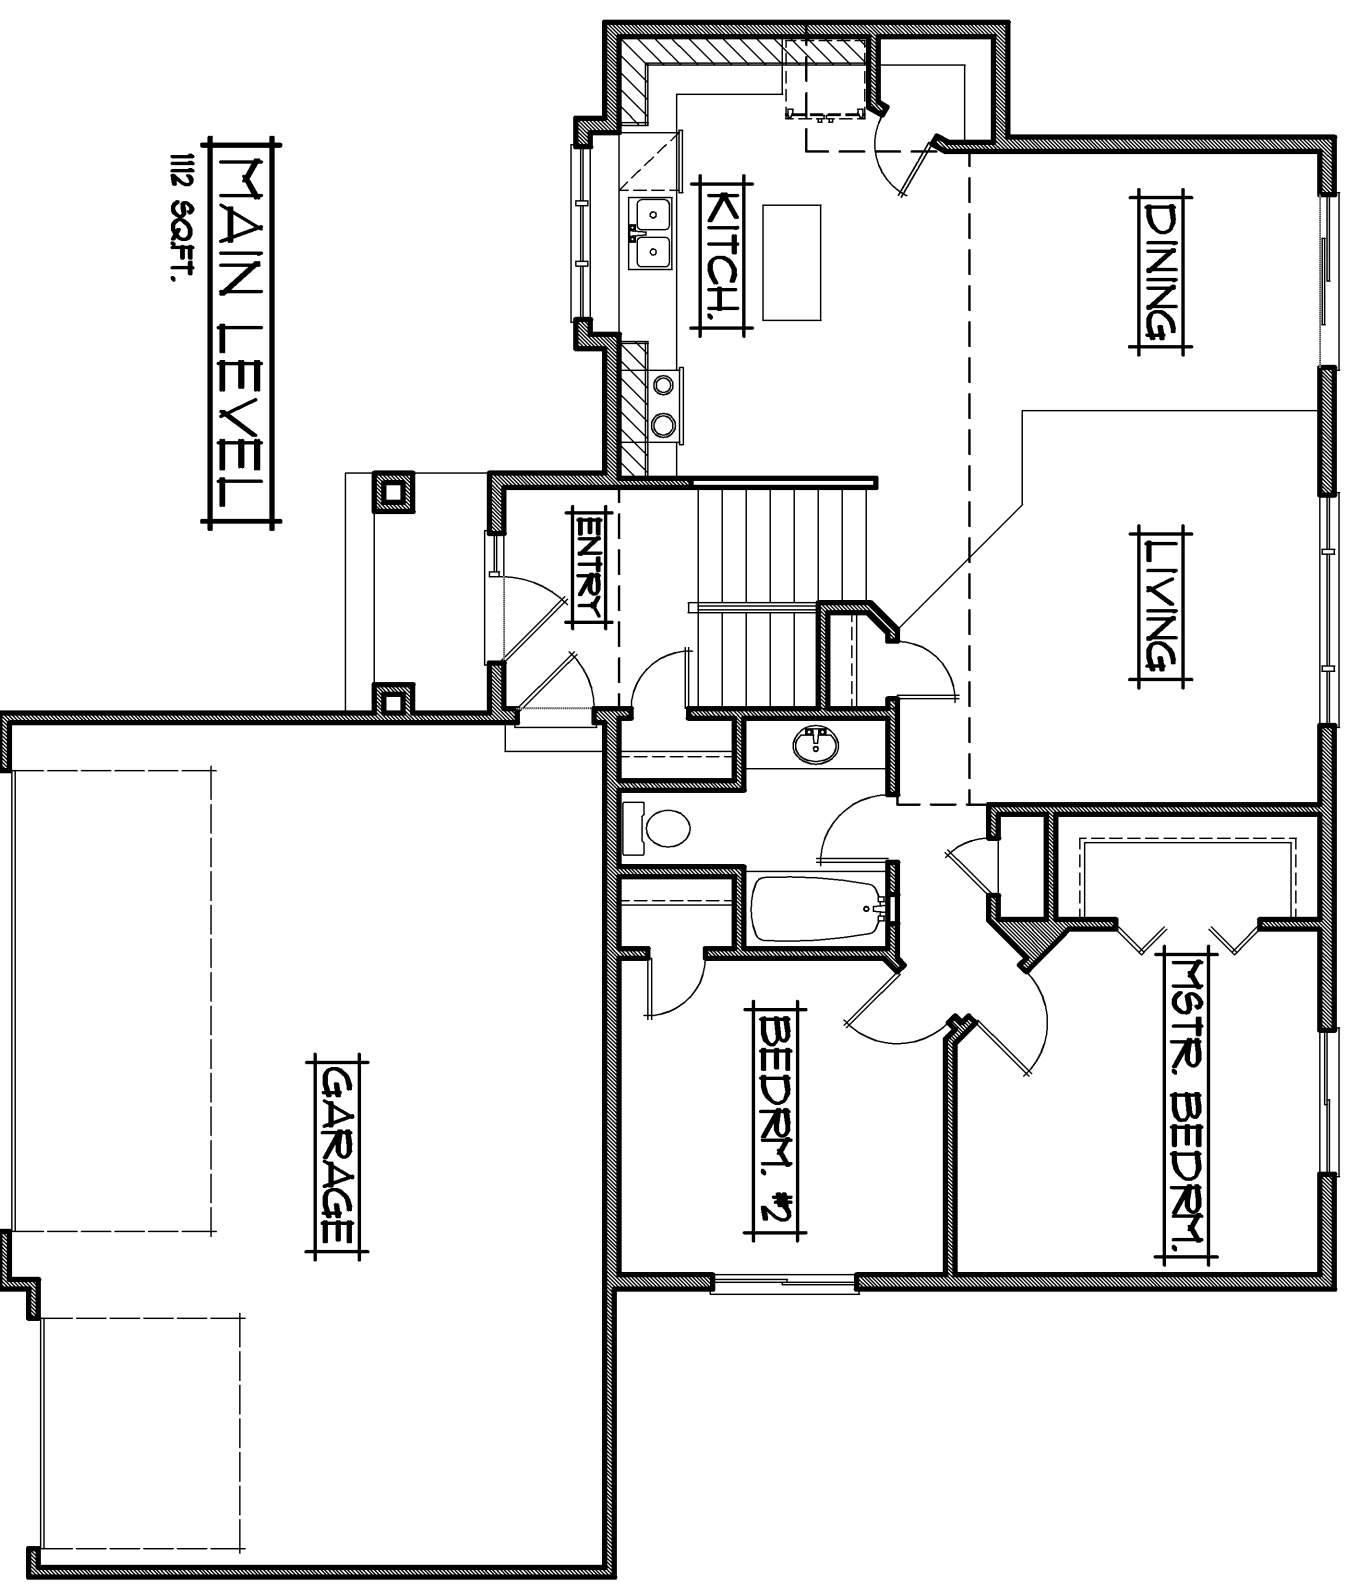

THE:
STYLIA MODEL

PROFESSIONALLY BUILT BY:

RCBA BUILDERS
INCORPORATED

- 3rd Generation Minnesota Home Builder since 1989 •
- Ph: (763)323-6250 • www.rcabuilders.net
- MN Builder License #BC008327

RF/MAX

roger.anderson@results.net

1112 SQ.FT. SPLIT ENTRY

• 3 BEDROOMS	• WIDTH: 54'-0"
• 2 BATH	• DEPTH: 46'-4"
• 3 CAR GARAGE	
• UNFINISHED BASEMENT	

• 13'0"X10'4" LIVING ROOM	• 12'0"X12'8" MASTER BEDRM.
• 9'10"X11'4" DINING	• 11'0"X11'4" BEDROOM #2
• 12'4"X16'0" KITCHEN	
• 30'0"X21'0" & 20'0" GARAGE