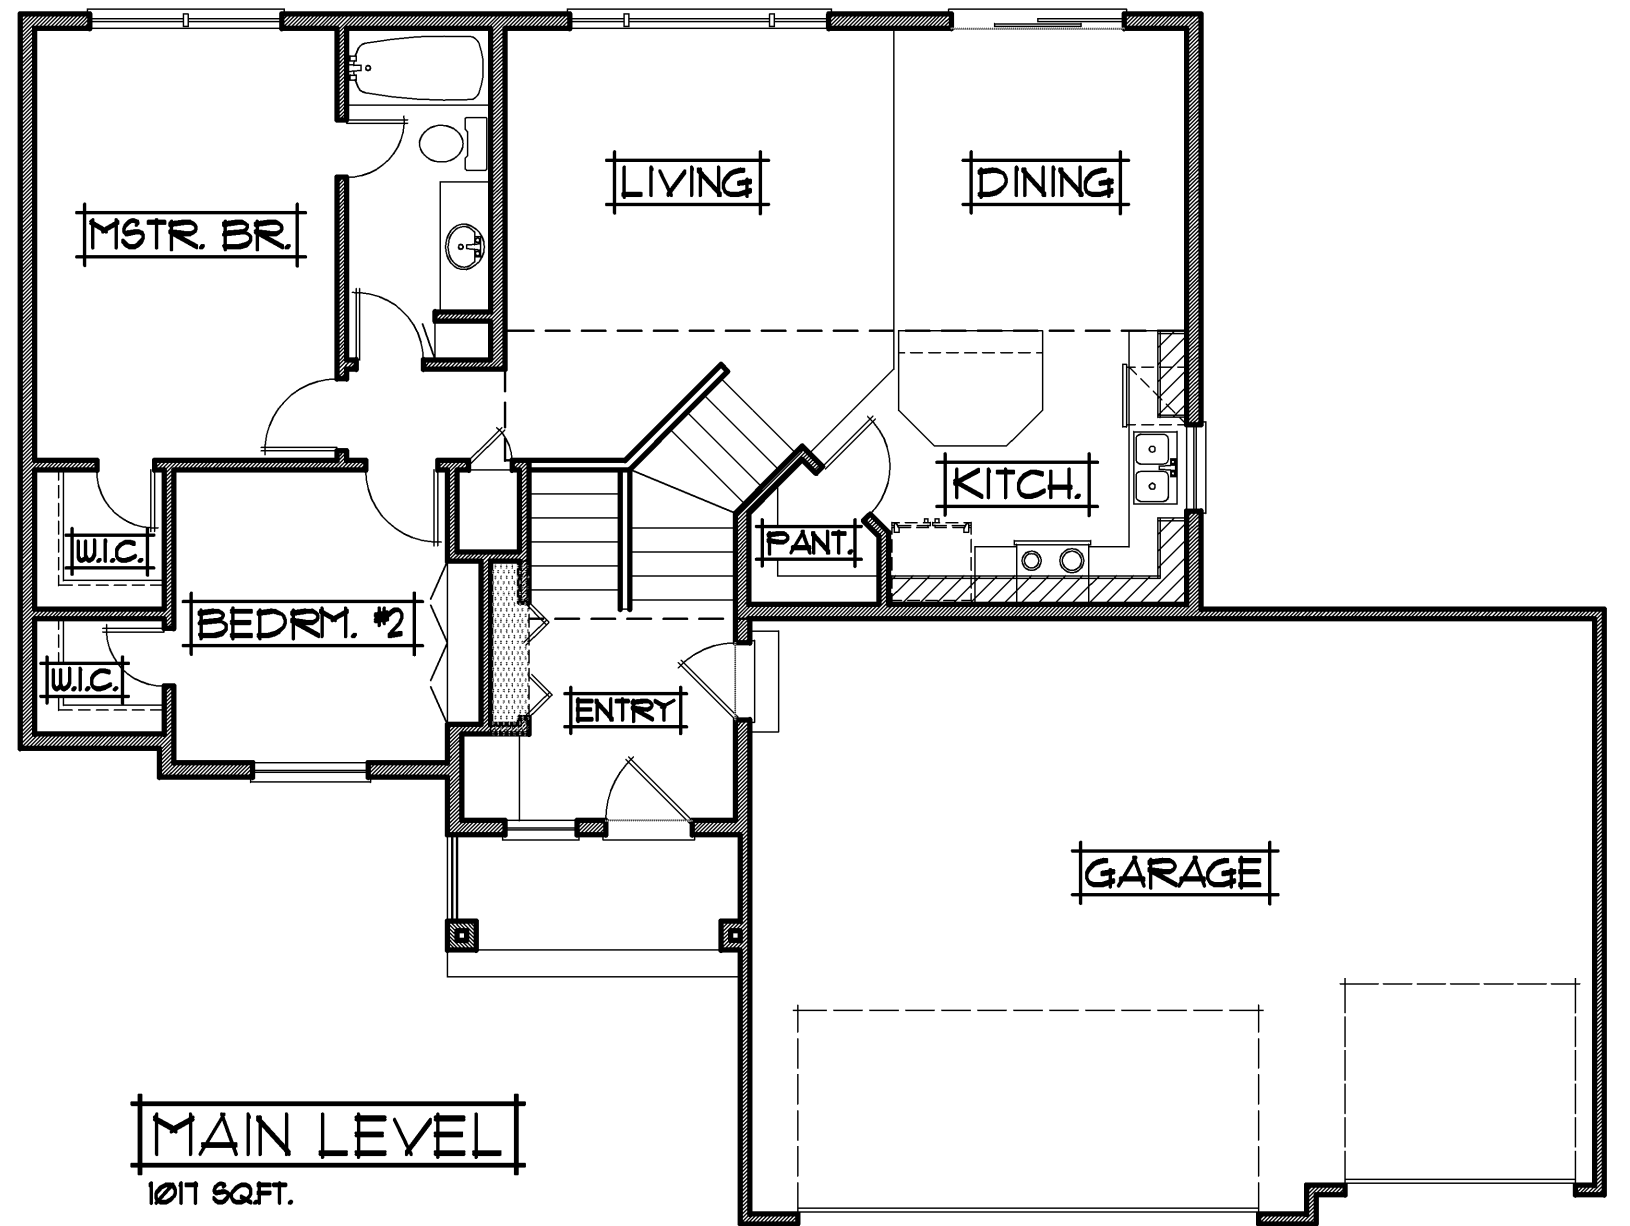

THE:
SYCAMORE MODEL

LOWER LEVEL
UNFINISHED

MAIN LEVEL
1017 SQFT.

PROFESSIONALLY BUILT BY:

RCA BUILDERS
INCORPORATED

• 3rd Generation Minnesota Home Builder since 1989 •

Ph: (763)323-6250 • www.rcabuilders.net
MN Builder License #BC008327

roger.anderson@results.net

1017 SQFT. SPLIT ENTRY

- 2 BEDROOMS
- 1 BATH
- 3 CAR GARAGE
- UNFINISHED BASEMENT
- WIDTH: 55'-0"
- DEPTH: 42'-0"

- 13'6" x 11'10" LIVING ROOM
- 10'2" x 10'6" DINING
- 15'0" x 9'6" KITCHEN
- 10'6" x 15'0" MASTER BEDRM.
- 9'6" x 10'2" BEDROOM #2
- 30'0" x 21'0" & 20'0" GARAGE