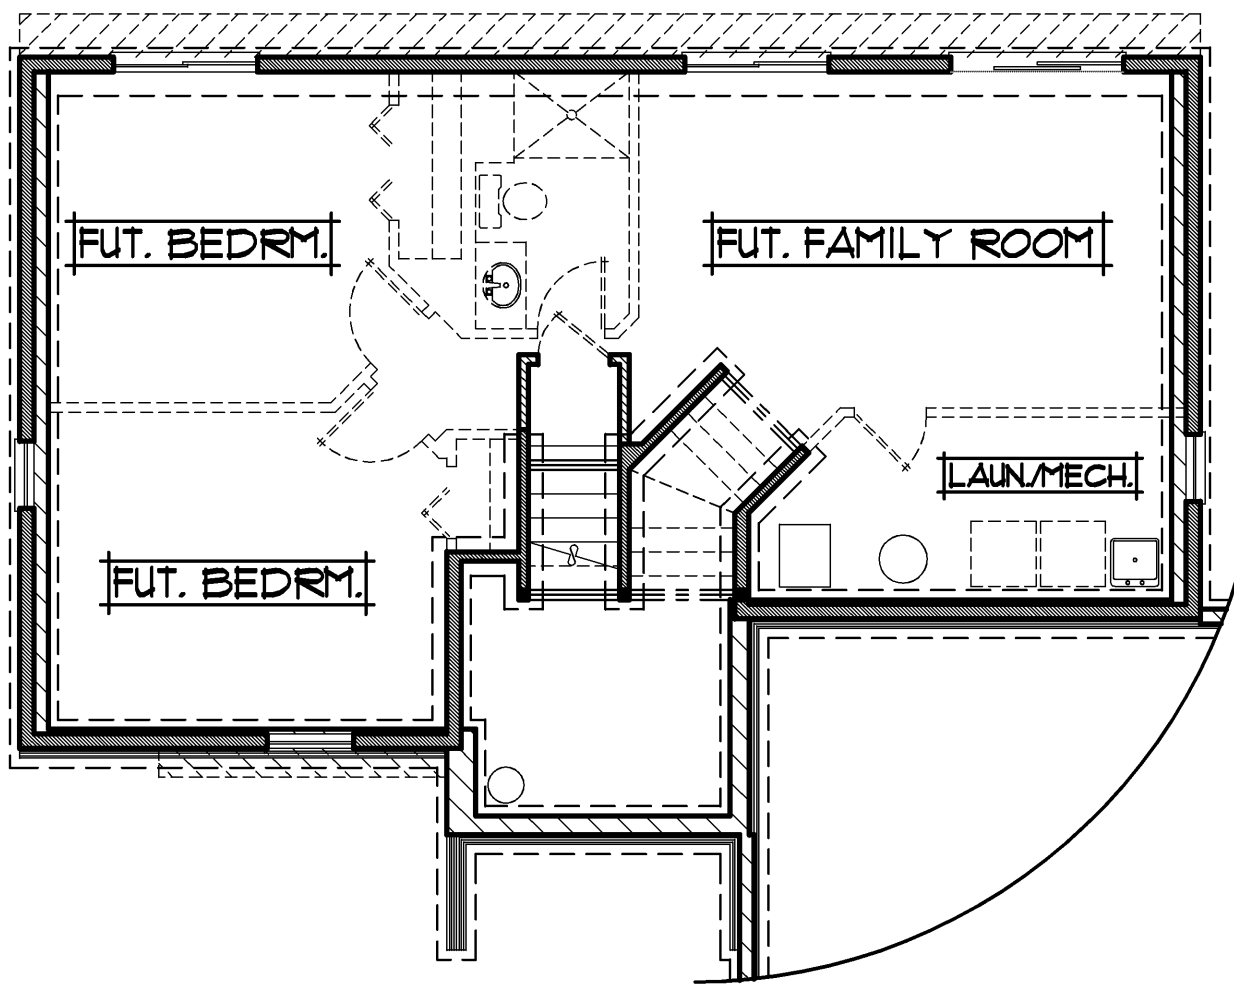

THE:
SYCAMORE MODEL

LOWER LEVEL
UNFINISHED

MAIN LEVEL
1017 SQFT.

PROFESSIONALLY BUILT BY:

RCA BUILDERS
INCORPORATED

• 3rd Generation Minnesota Home Builder since 1989 •

Ph: (763)323-6250 • www.rcabuilders.net
MN Builder License #BC008327

roger.anderson@results.net

1017 SQFT. SPLIT ENTRY

- 2 BEDROOMS
- 1 BATH
- 3 CAR GARAGE
- UNFINISHED BASEMENT
- WIDTH: 55'-0"
- DEPTH: 42'-0"

- 13'6" x 11'10" LIVING ROOM
- 10'2" x 10'6" DINING
- 15'0" x 9'6" KITCHEN
- 10'6" x 15'0" MASTER BEDRM.
- 9'6" x 10'2" BEDROOM #2
- 30'0" x 21'0" & 20'0" GARAGE