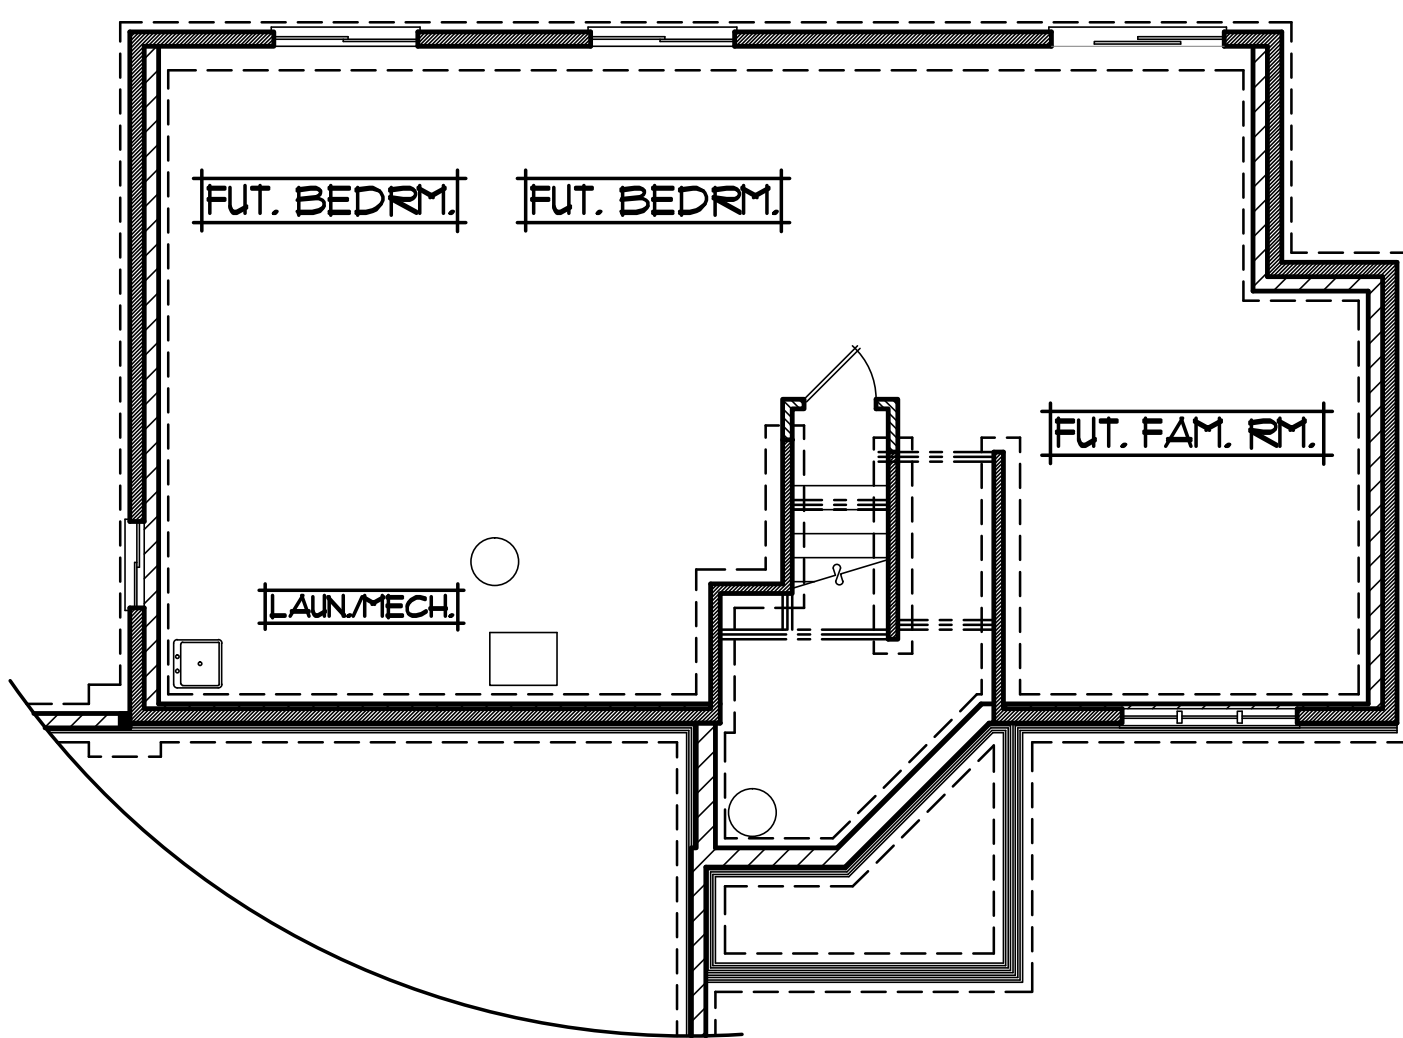

THE:
STACY MODEL

LOWER LEVEL
UNFINISHED

MAIN LEVEL
1116 SQFT.

PROFESSIONALLY BUILT BY:

RCA BUILDERS
INCORPORATED

• 3rd Generation Minnesota Home Builder since 1989 •

Ph: (763)323-6250 • www.rcabuilders.net
MN Builder License #BC008327

roger.anderson@results.net

1116 SQ.FT. SPLIT ENTRY

- 2 BEDROOMS
- 1 BATH
- 3 CAR GARAGE
- UNFINISHED BASEMENT
- WIDTH: 54'-0"
- DEPTH: 46'-4"

- 13'8x11'6 LIVING ROOM
- 9'0x11'2 DINING
- 13'2x13'2 KITCHEN
- 30'0x21'0 & 20'0 GARAGE
- 12'0x12'8 MASTER BEDRM.
- 11'0x11'4 BEDROOM #2