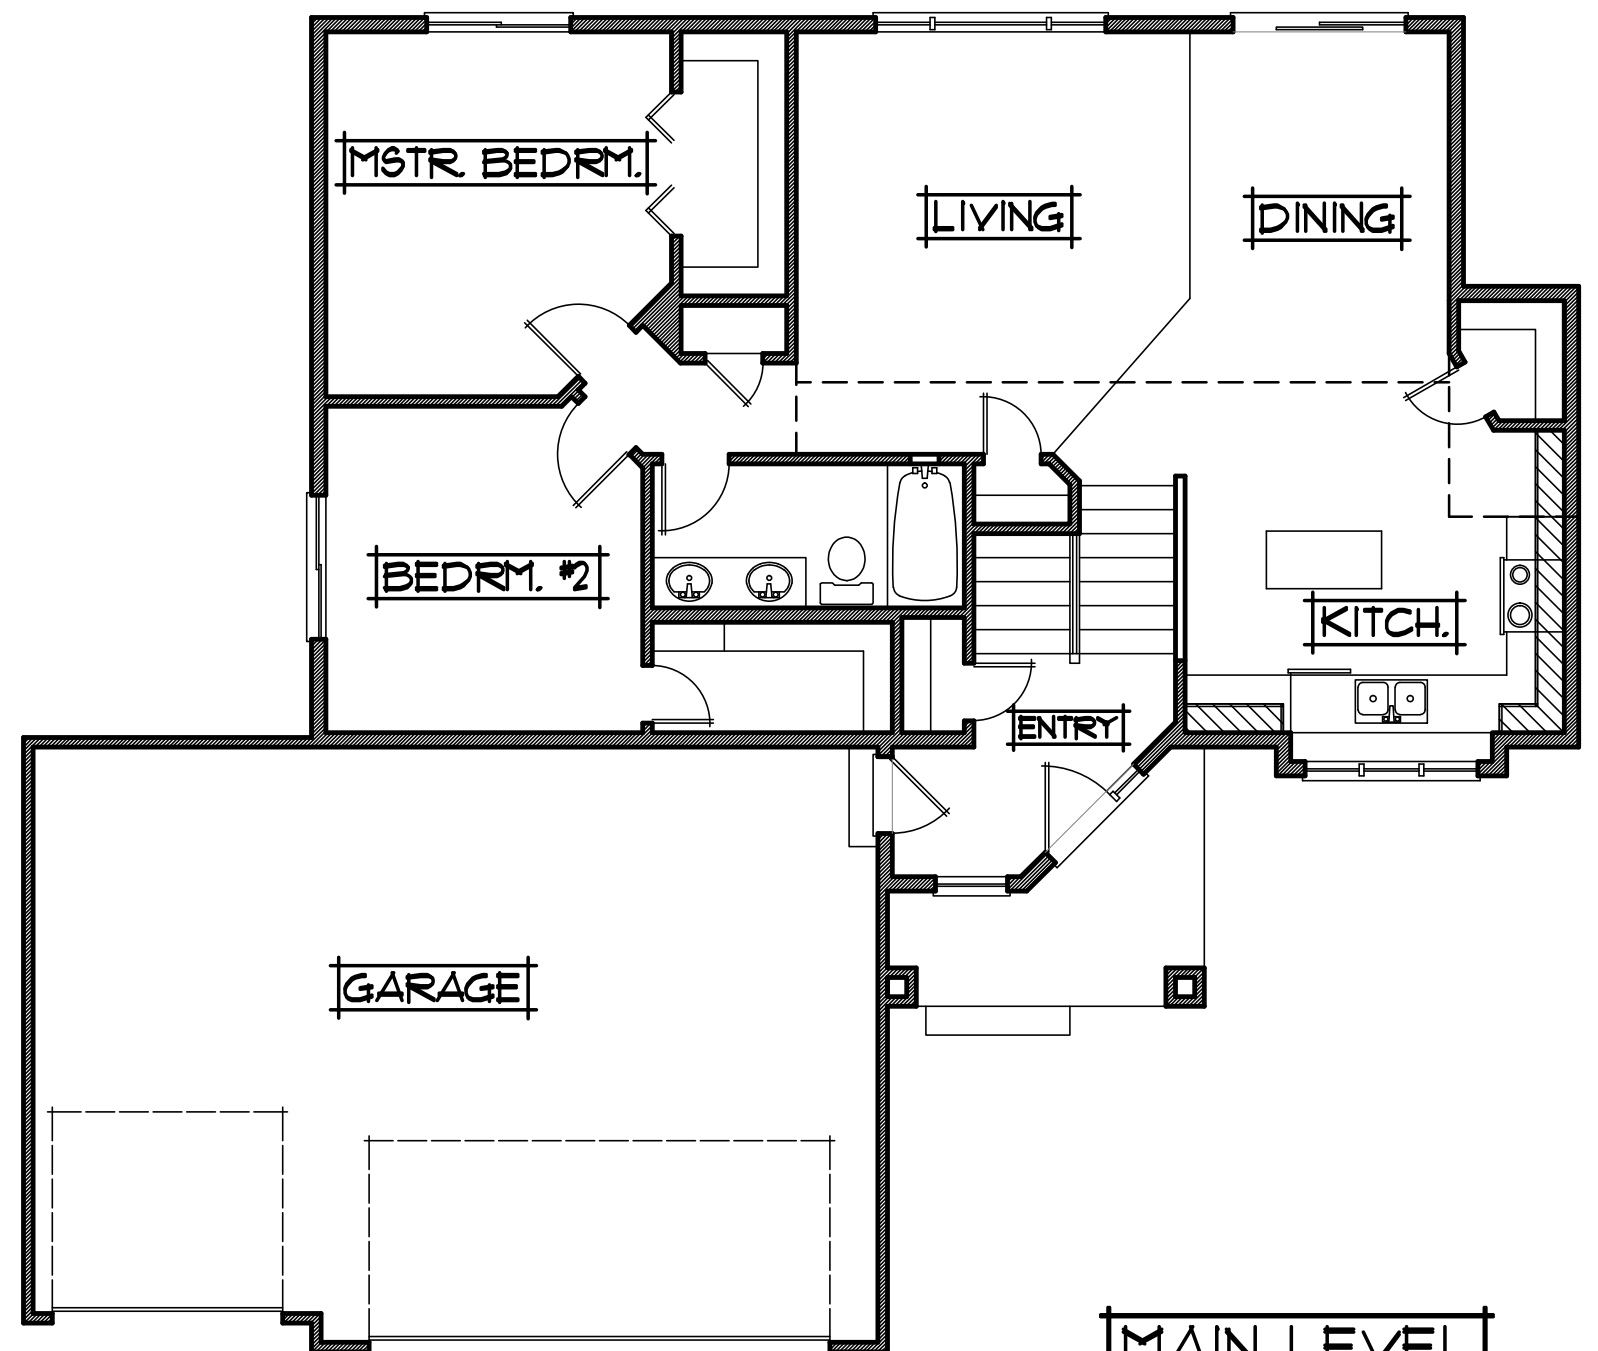

THE:
STACY MODEL

LOWER LEVEL
UNFINISHED

MAIN LEVEL
1116 SQFT.

PROFESSIONALLY BUILT BY:

RCA BUILDERS
INCORPORATED

• 3rd Generation Minnesota Home Builder since 1989 •

Ph: (763)323-6250 • www.rcabuilders.net
MN Builder License #BC008327

roger.anderson@results.net

1116 SQ.FT. SPLIT ENTRY

- 2 BEDROOMS
- 1 BATH
- 3 CAR GARAGE
- UNFINISHED BASEMENT
- WIDTH: 54'-0"
- DEPTH: 46'-4"

- 13'8x11'6 LIVING ROOM
- 9'0x11'2 DINING
- 13'2x13'2 KITCHEN
- 30'0x21'0 & 20'0 GARAGE
- 12'0x12'8 MASTER BEDRM.
- 11'0x11'4 BEDROOM #2