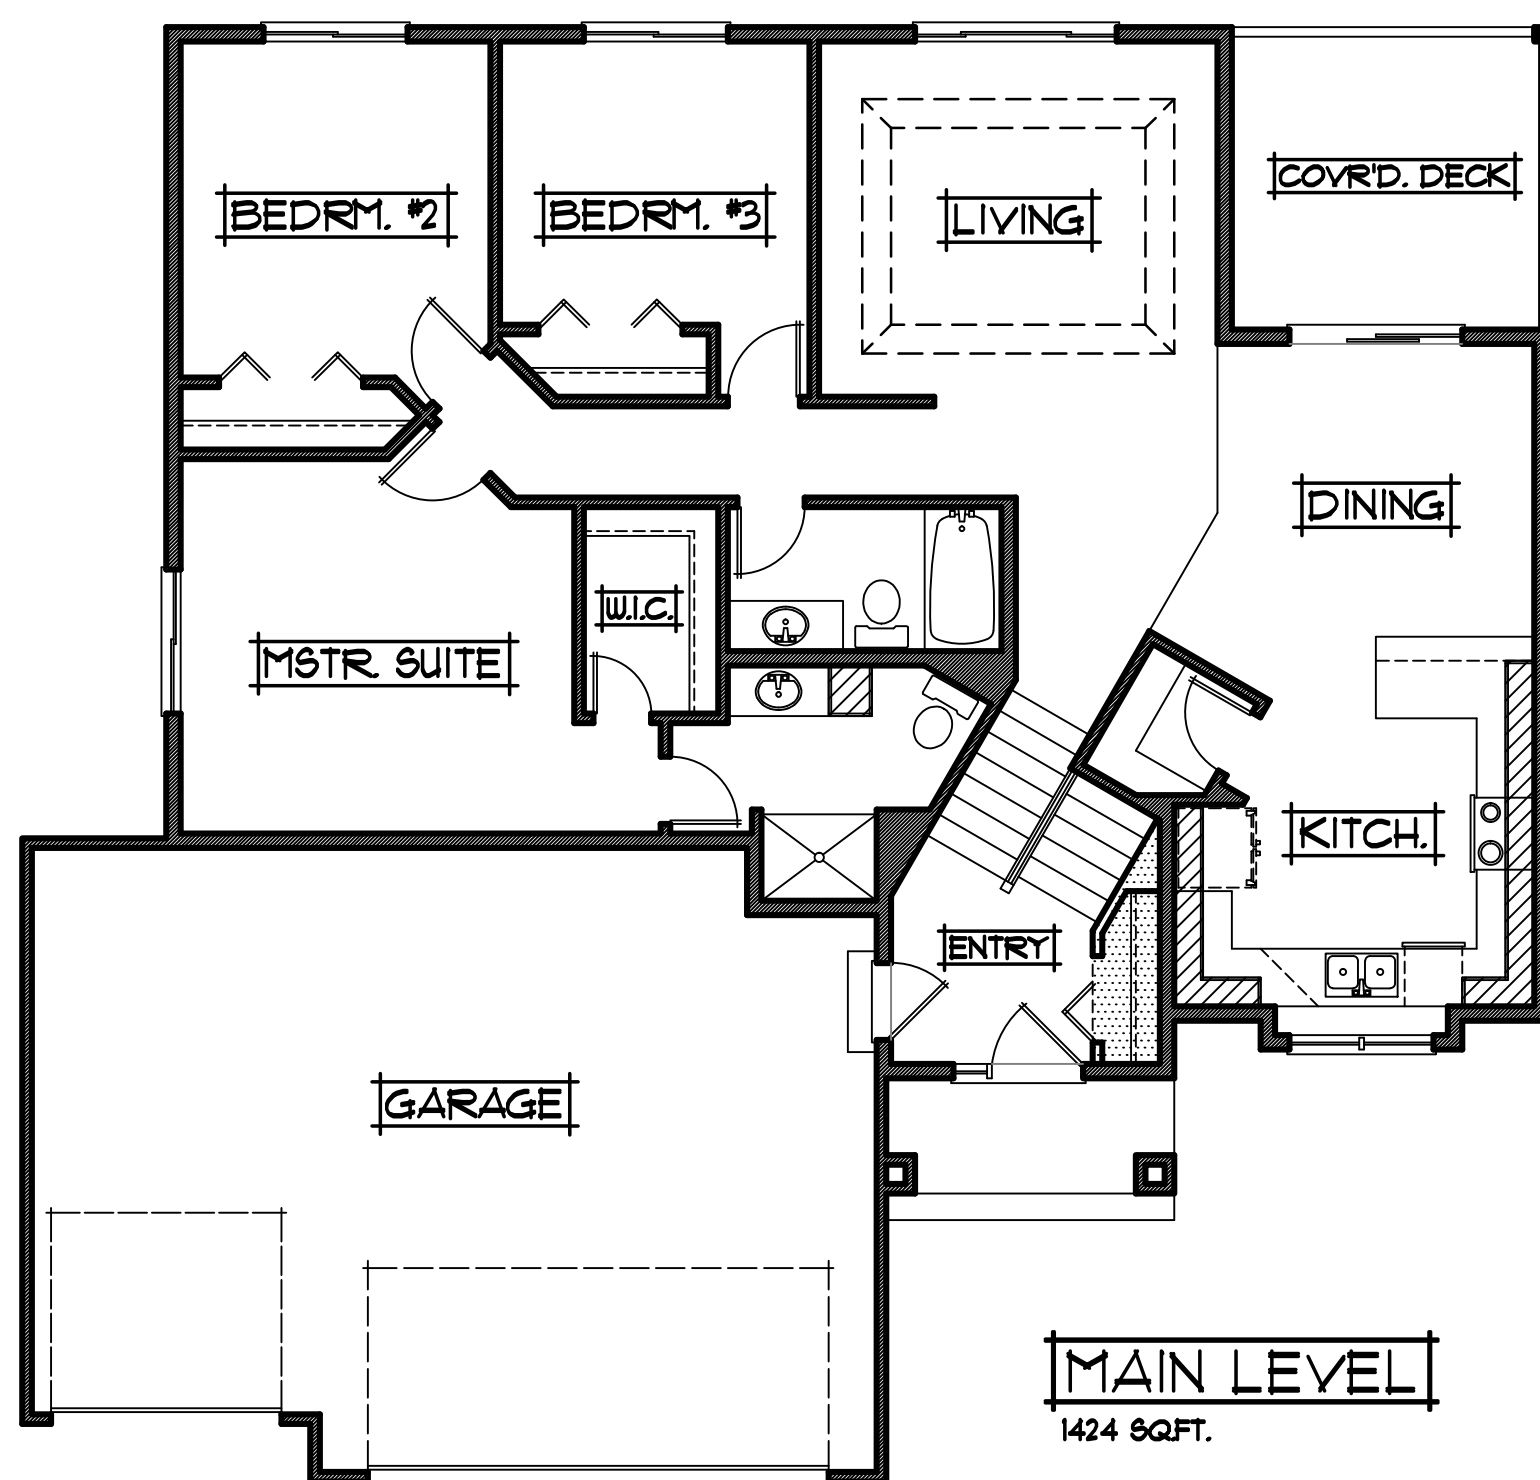

THE:  
SOMERSET MODEL

**LOWER LEVEL**  
UNFINISHED

**MAIN LEVEL**  
1424 SQ.FT.

PROFESSIONALLY BUILT BY:

**RCA BUILDERS**  
**INCORPORATED**

• 3rd Generation Minnesota Home Builder since 1989 •

Ph: (763)323-6250 • [www.rcabuilders.net](http://www.rcabuilders.net)  
MN Builder License #BC008327

**RE/MAX**

[roger.anderson@results.net](mailto:roger.anderson@results.net)

**1424 SQ.FT. SPLIT ENTRY**

- |                       |                 |
|-----------------------|-----------------|
| • 3 BEDROOMS          | • WIDTH: 53'-0" |
| • 1 3/4 BATH          | • DEPTH: 50'-6" |
| • 3 CAR GARAGE        |                 |
| • UNFINISHED BASEMENT |                 |
- 
- |                              |                            |
|------------------------------|----------------------------|
| • 13'10"x12'4" LIVING ROOM   | • 13'8"x13'0" MASTER SUITE |
| • 11'0"x11'0" DINING         | • 10'9"x11'8" BEDROOM #2   |
| • 12'6"x12'0" KITCHEN        | • 10'9"x9'10" BEDROOM #3   |
| • 30'0"x22'0" & 20'0" GARAGE |                            |