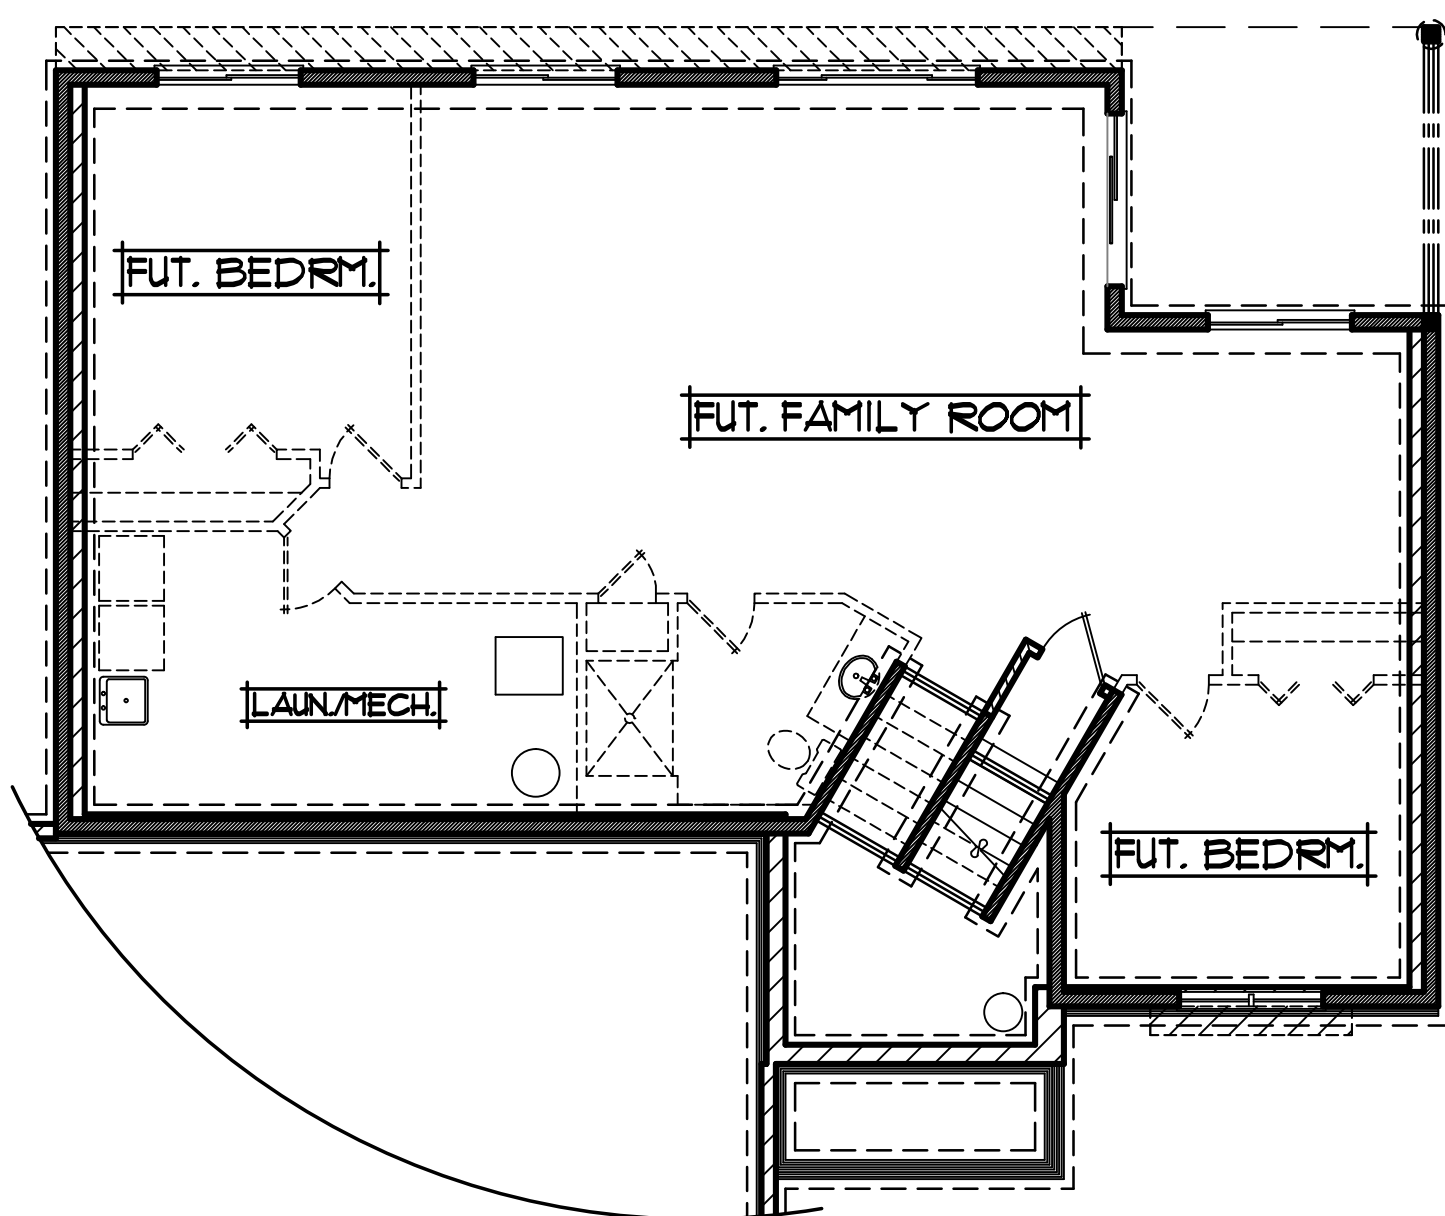

THE:  
SOMERSET MODEL

**LOWER LEVEL**  
UNFINISHED

**MAIN LEVEL**  
1424 SQ.FT.

PROFESSIONALLY BUILT BY:

**RCA BUILDERS**  
**INCORPORATED**

• 3rd Generation Minnesota Home Builder since 1989 •

Ph: (763)323-6250 • [www.rcabuilders.net](http://www.rcabuilders.net)  
MN Builder License #BC008327

**RE/MAX**

[roger.anderson@results.net](mailto:roger.anderson@results.net)

**1424 SQ.FT. SPLIT ENTRY**

- |                       |                 |
|-----------------------|-----------------|
| • 3 BEDROOMS          | • WIDTH: 53'-0" |
| • 1 3/4 BATH          | • DEPTH: 50'-6" |
| • 3 CAR GARAGE        |                 |
| • UNFINISHED BASEMENT |                 |
- 
- |                              |                            |
|------------------------------|----------------------------|
| • 13'10"x12'4" LIVING ROOM   | • 13'8"x13'0" MASTER SUITE |
| • 11'0"x11'0" DINING         | • 10'9"x11'8" BEDROOM #2   |
| • 12'6"x12'0" KITCHEN        | • 10'9"x9'10" BEDROOM #3   |
| • 30'0"x22'0" & 20'0" GARAGE |                            |