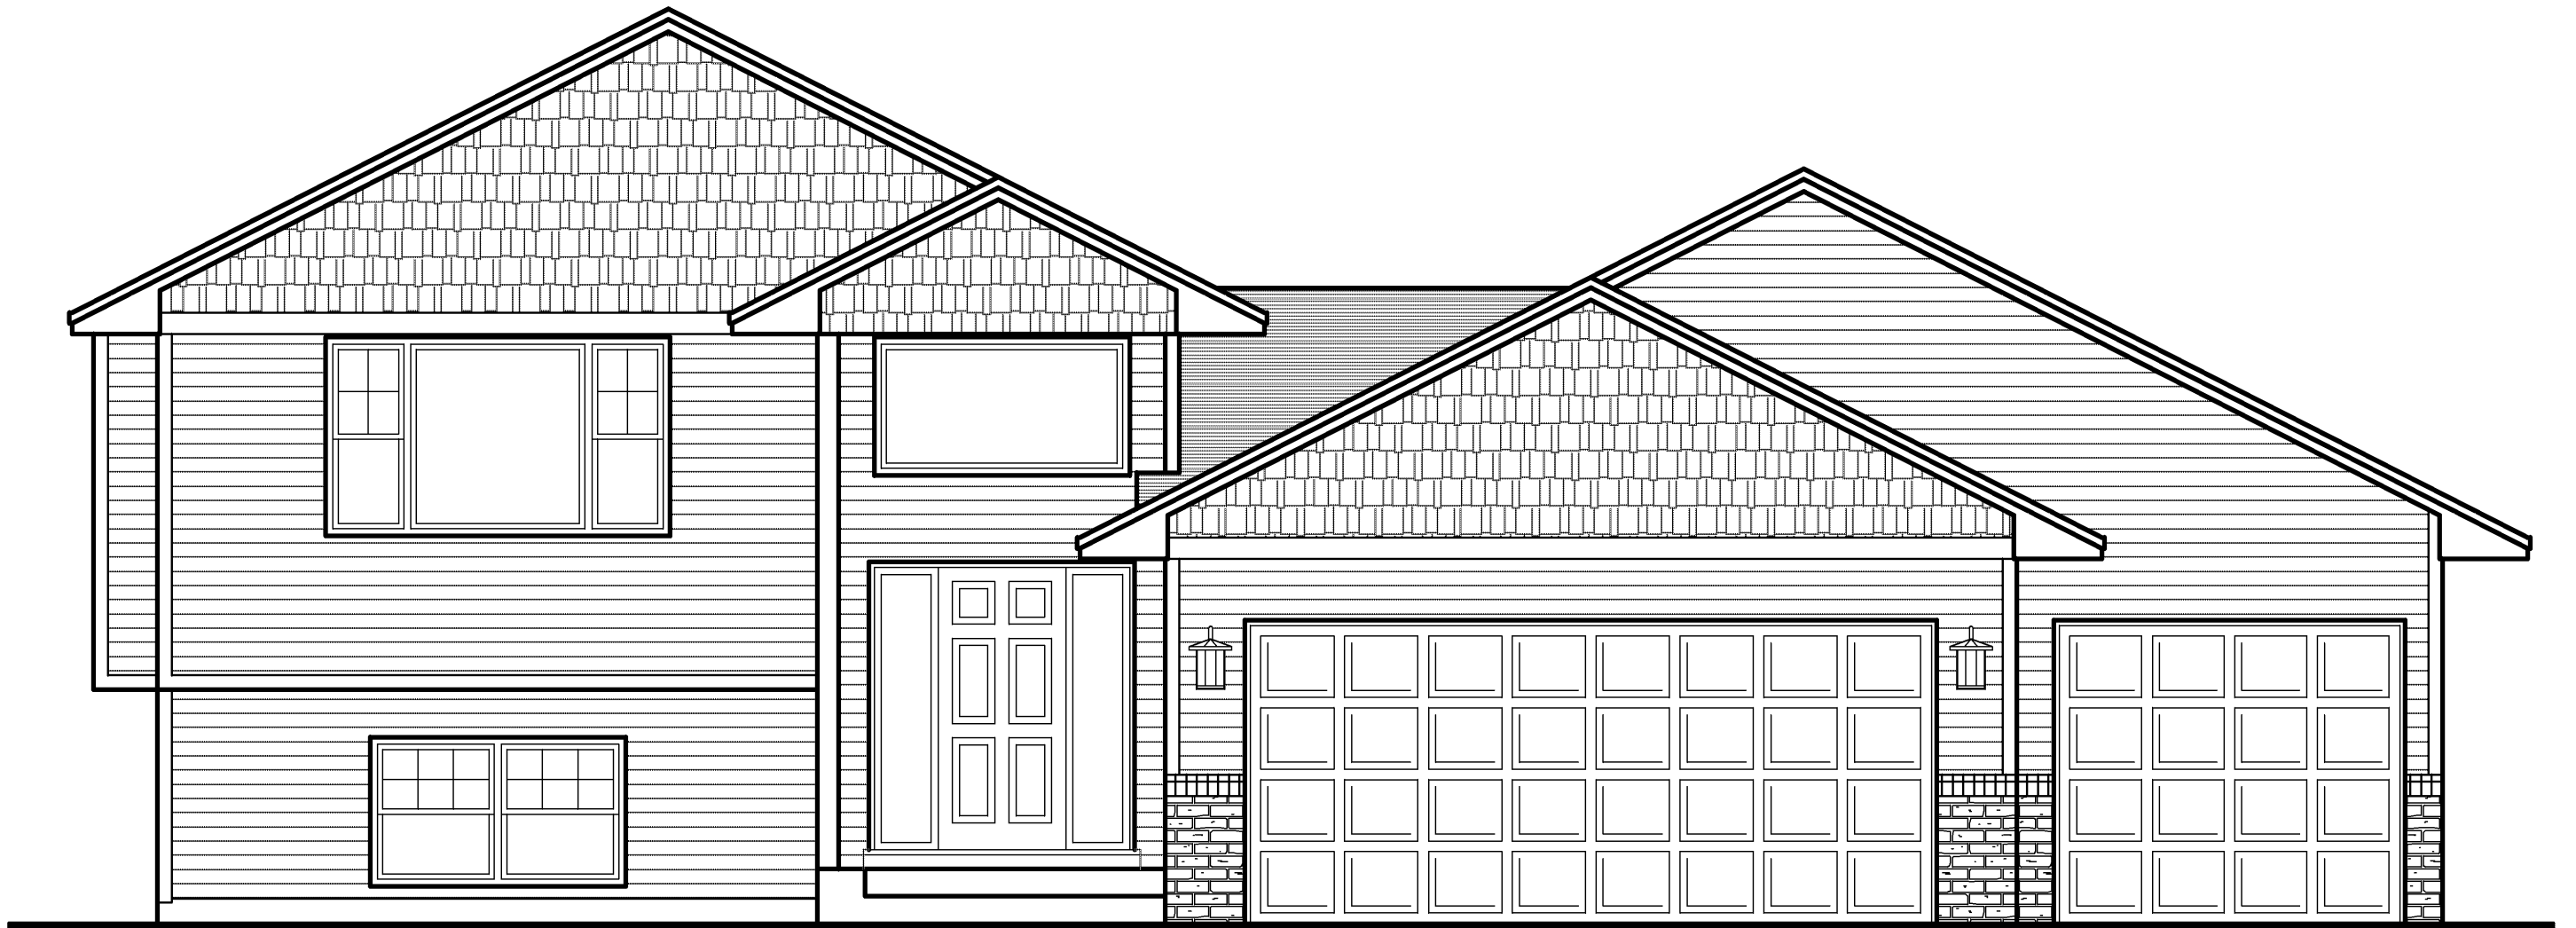

THE:  
WINSLOW MODEL

LOWER LEVEL  
UNFINISHED

MAIN LEVEL  
968 SQ.FT.

PROFESSIONALLY BUILT BY:

**RCA BUILDERS**  
INCORPORATED

• 3rd Generation Minnesota Home Builder since 1989 •

Ph: (763)323-6250 • [www.rcabuilders.net](http://www.rcabuilders.net)  
MN Builder License #BC008327

[roger.anderson@results.net](mailto:roger.anderson@results.net)

968 SQ.FT. SPLIT ENTRY

- 2 BEDROOMS
- 1 BATH
- 3 CAR GARAGE
- UNFINISHED BASEMENT
- WIDTH: 53'-8"
- DEPTH: 50'-0"

- 15'0"X14'0" LIVING (IRR)
- 12'0"X8'8" DINING
- 12'1"X9'10" KITCHEN
- 14'1"X12'0" MASTER BEDRM.
- 10'1"X12'0" BEDROOM #2
- 30'0"X22'0" & 20'0" GARAGE