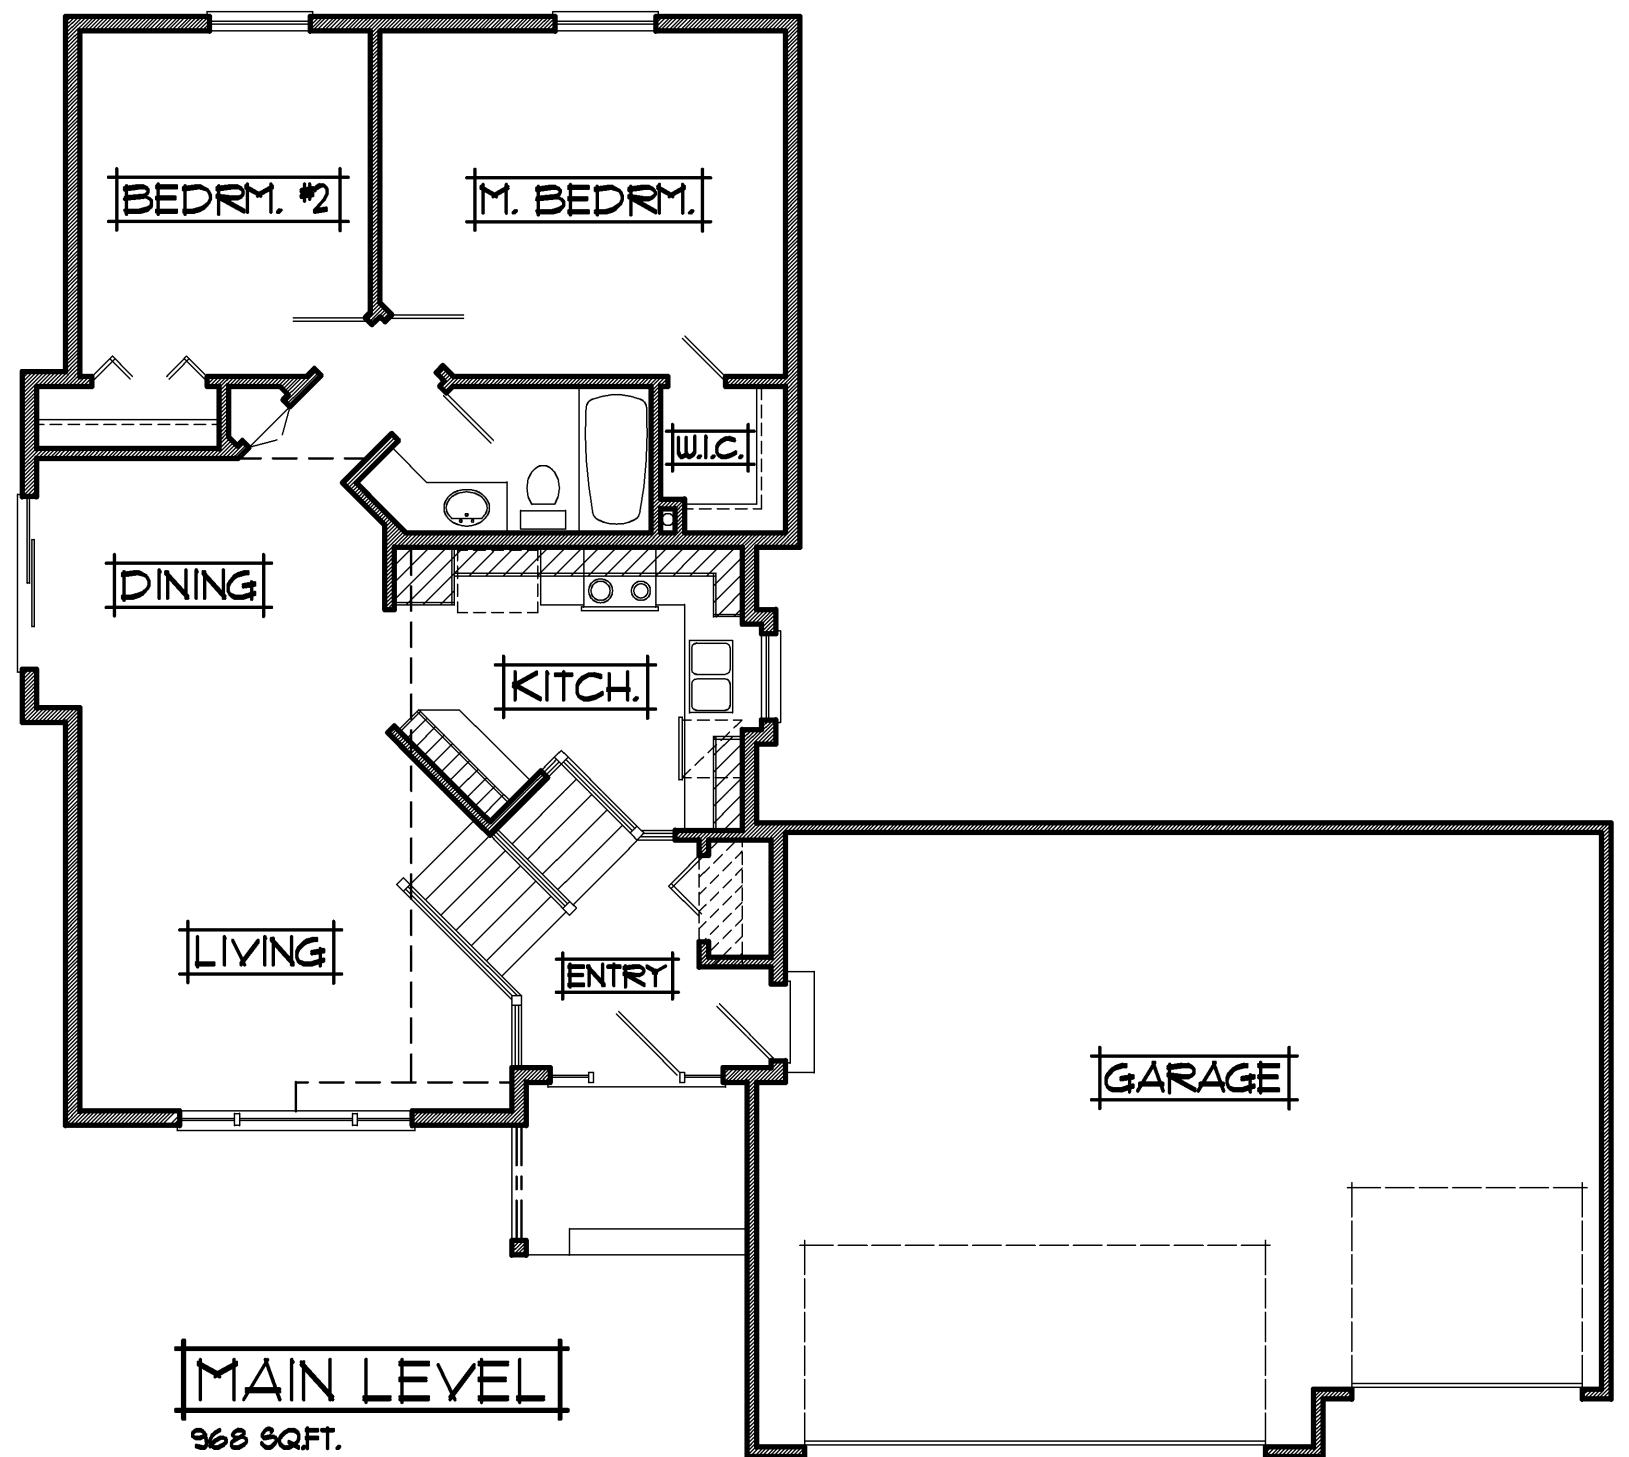

THE:  
WINSLOW MODEL

LOWER LEVEL  
UNFINISHED

MAIN LEVEL  
968 SQ.FT.

PROFESSIONALLY BUILT BY:

**RCA BUILDERS**  
INCORPORATED

• 3rd Generation Minnesota Home Builder since 1989 •

Ph: (763)323-6250 • [www.rcabuilders.net](http://www.rcabuilders.net)  
MN Builder License #BC008327

[roger.anderson@results.net](mailto:roger.anderson@results.net)

968 SQ.FT. SPLIT ENTRY

- 2 BEDROOMS
- 1 BATH
- 3 CAR GARAGE
- UNFINISHED BASEMENT
- WIDTH: 53'-8"
- DEPTH: 50'-0"

- 15'0"X14'0" LIVING (IRR)
- 12'0"X8'8" DINING
- 12'1"X9'10" KITCHEN
- 14'1"X12'0" MASTER BEDRM.
- 10'1"X12'0" BEDROOM #2
- 30'0"X22'0" & 20'0" GARAGE