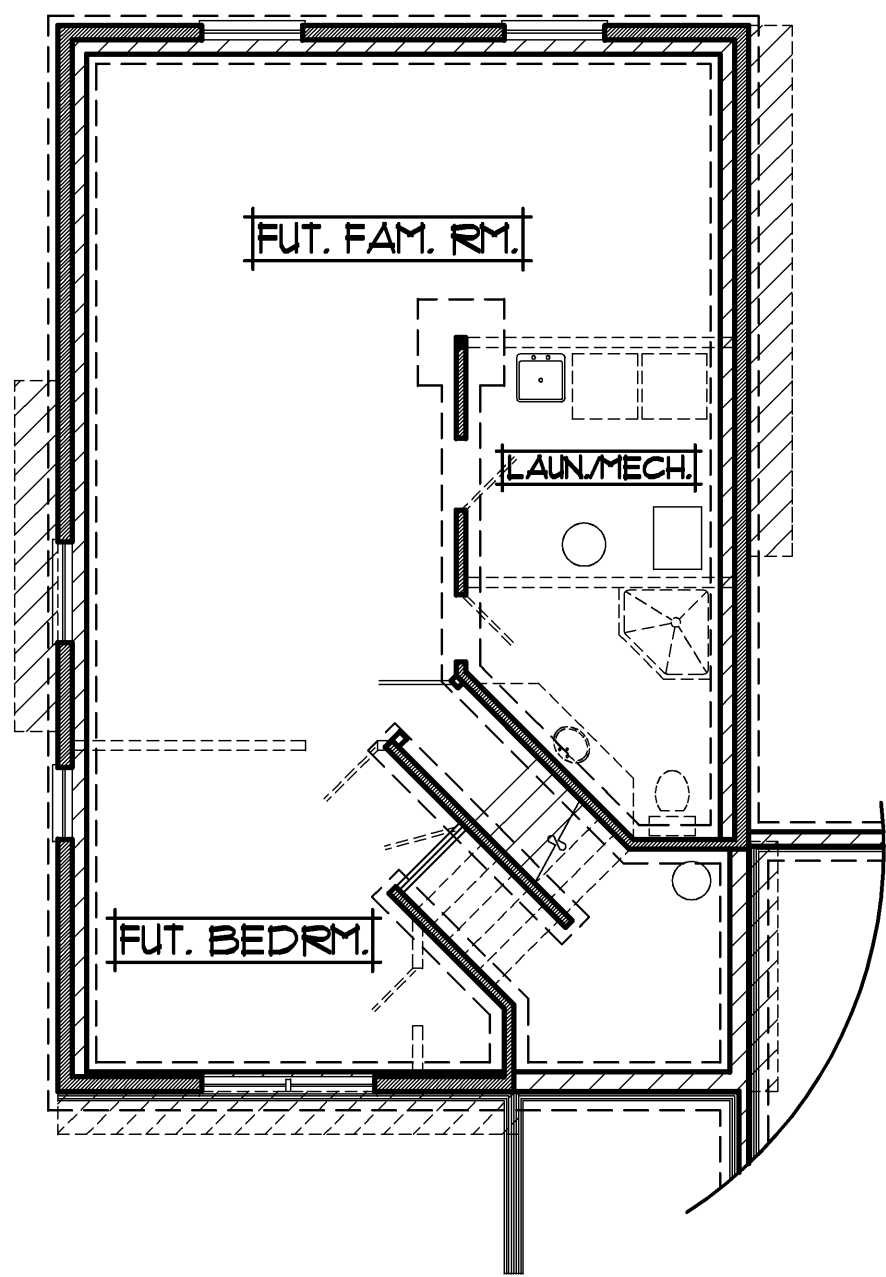

THE:  
WINSLOW MODEL

LOWER LEVEL  
UNFINISHED

MAIN LEVEL  
968 SQ.FT.

PROFESSIONALLY BUILT BY:

**RCA BUILDERS**  
INCORPORATED

• 3rd Generation Minnesota Home Builder since 1989 •

Ph: (763)323-6250 • [www.rcabuilders.net](http://www.rcabuilders.net)  
MN Builder License #BC008327

[roger.anderson@results.net](mailto:roger.anderson@results.net)

968 SQ.FT. SPLIT ENTRY

- 2 BEDROOMS
- 1 BATH
- 3 CAR GARAGE
- UNFINISHED BASEMENT
- WIDTH: 53'-8"
- DEPTH: 50'-0"

- 15'0"X14'0" LIVING (IRR)
- 12'0"X8'8" DINING
- 12'1"X9'10" KITCHEN
- 14'1"X12'0" MASTER BEDRM.
- 10'1"X12'0" BEDROOM #2
- 30'0"X22'0" & 20'0" GARAGE