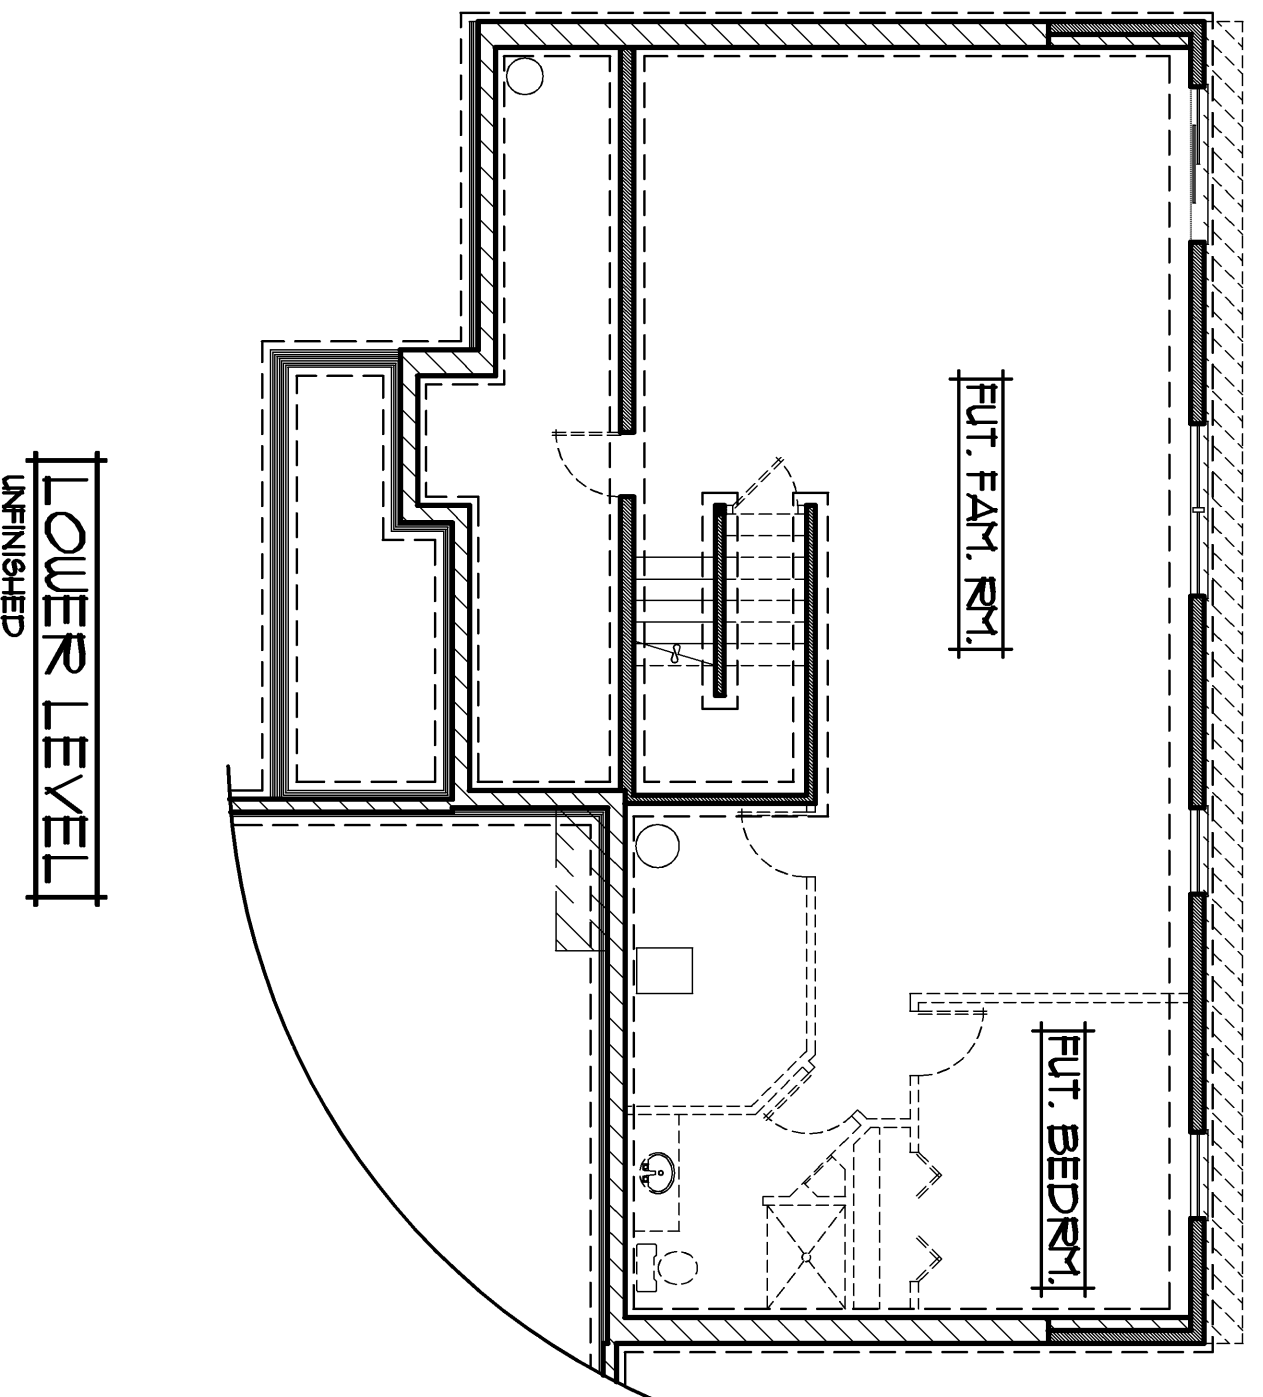

THE:
ROSEMARY MODEL

PROFESSIONALLY BUILT BY:

RCB BUILDERS
INCORPORATED

• 3rd Generation Minnesota Home Builder since 1989 •

Ph: (763)323-6250 • www.rcabuilders.net

MN Builder License #BC008327

RE/MAX

roger.anderson@results.net

1443 SQ.FT. RAMBLER

- | | | |
|--|---|---|
| <ul style="list-style-type: none"> • 2 BEDROOMS • 2 BATHS • 3 CAR GARAGE • UNFINISHED BASEMENT | <ul style="list-style-type: none"> • WIDTH: 60'-0" • DEPTH: 46'-6" • 14'8x15'6" LIVING ROOM • 10'0x12'6" DINING • 11'0x12'10" KITCHEN • 30'0x22'0" & 21'0" GARAGE | <ul style="list-style-type: none"> • 12'8x12'10" MASTER SUITE • 11'0x10'0" BEDROOM #2 |
|--|---|---|