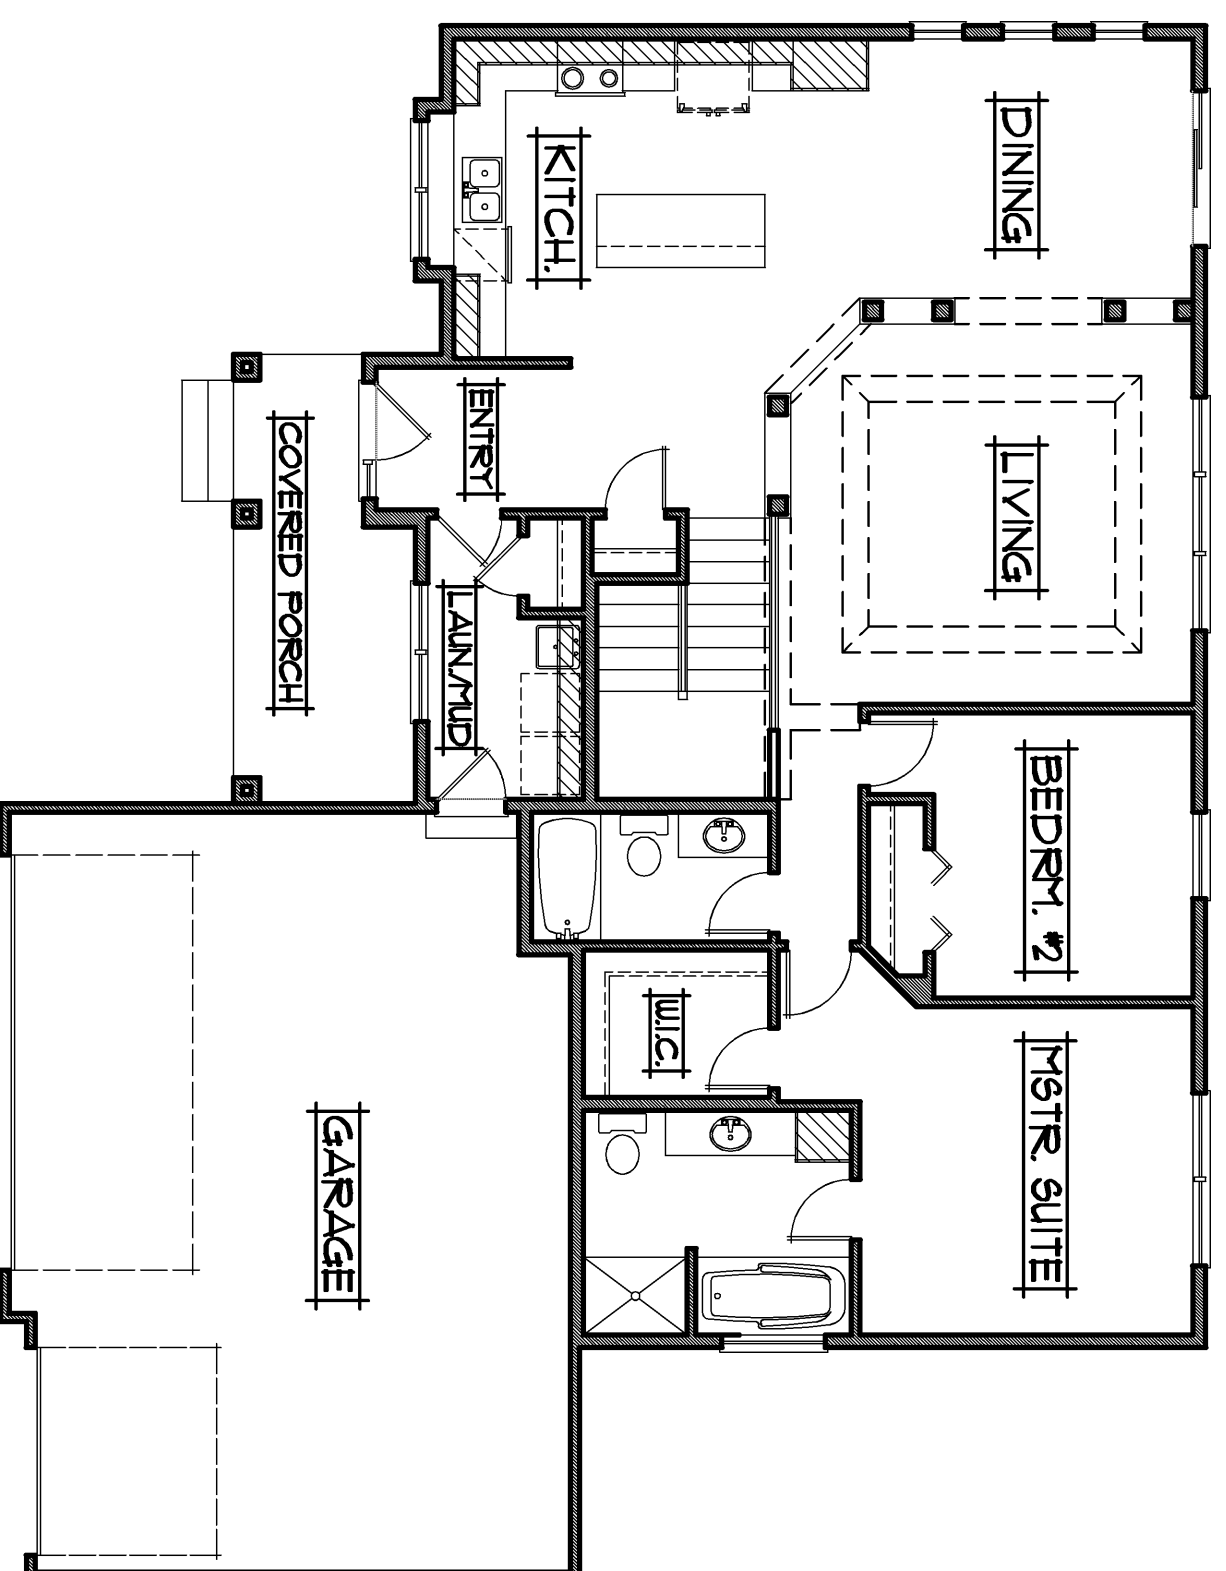

THE:
ROSEMARY MODEL

PROFESSIONALLY BUILT BY:

RCB BUILDERS
INCORPORATED

• 3rd Generation Minnesota Home Builder since 1989 •

Ph: (763)323-6250 • www.rcabuilders.net

MN Builder License #BC008327

RE/MAX

roger.anderson@results.net

1443 SQ.FT. RAMBLER

- | | | |
|--|---|---|
| <ul style="list-style-type: none"> • 2 BEDROOMS • 2 BATHS • 3 CAR GARAGE • UNFINISHED BASEMENT | <ul style="list-style-type: none"> • WIDTH: 60'-0" • DEPTH: 46'-6" • 14'8x15'6" LIVING ROOM • 10'0x12'6" DINING • 11'0x12'10" KITCHEN • 30'0x22'0" & 21'0" GARAGE | <ul style="list-style-type: none"> • 12'8x12'10" MASTER SUITE • 11'0x10'0" BEDROOM #2 |
|--|---|---|