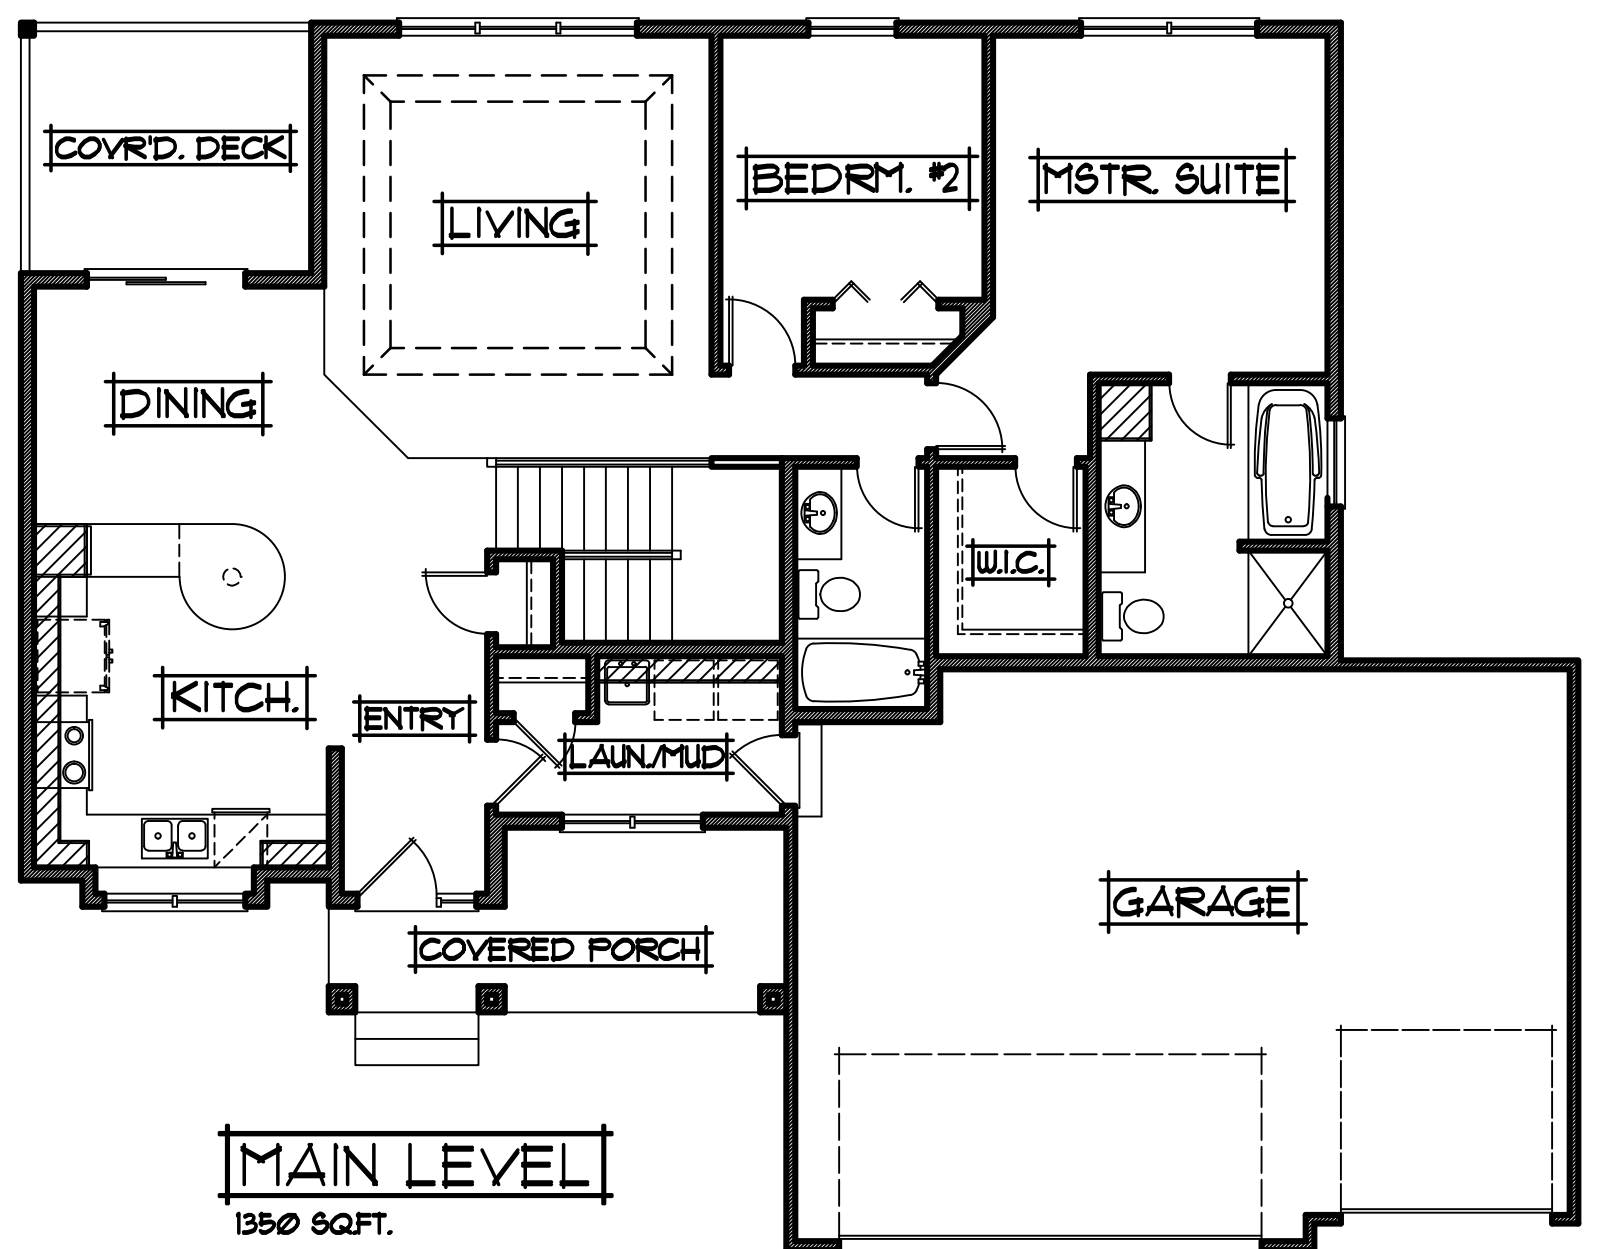

THE:
REDWOOD MODEL

LOWER LEVEL
UNFINISHED

MAIN LEVEL
1350 SQFT.

PROFESSIONALLY BUILT BY:

RCA BUILDERS
INCORPORATED

• 3rd Generation Minnesota Home Builder since 1989 •

Ph: (763)323-6250 • www.rcabuilders.net
MN Builder License #BC008327

RE/MAX

roger.anderson@results.net

1350 SQ.FT. RAMBLER

- | | |
|---------------------------|---------------------------|
| • 2 BEDROOMS | • WIDTH: 59'-0" |
| • 2 BATHS | • DEPTH: 46'-6" |
| • 3 CAR GARAGE | |
| • UNFINISHED BASEMENT | |
| • 14'8x12'10 LIVING ROOM | • 12'8x12'10 MASTER SUITE |
| • 11'0x8'10 DINING | • 10'0x10'0 BEDROOM #2 |
| • 11'0x12'10 KITCHEN | |
| • 30'0x22'0 & 21'0 GARAGE | |