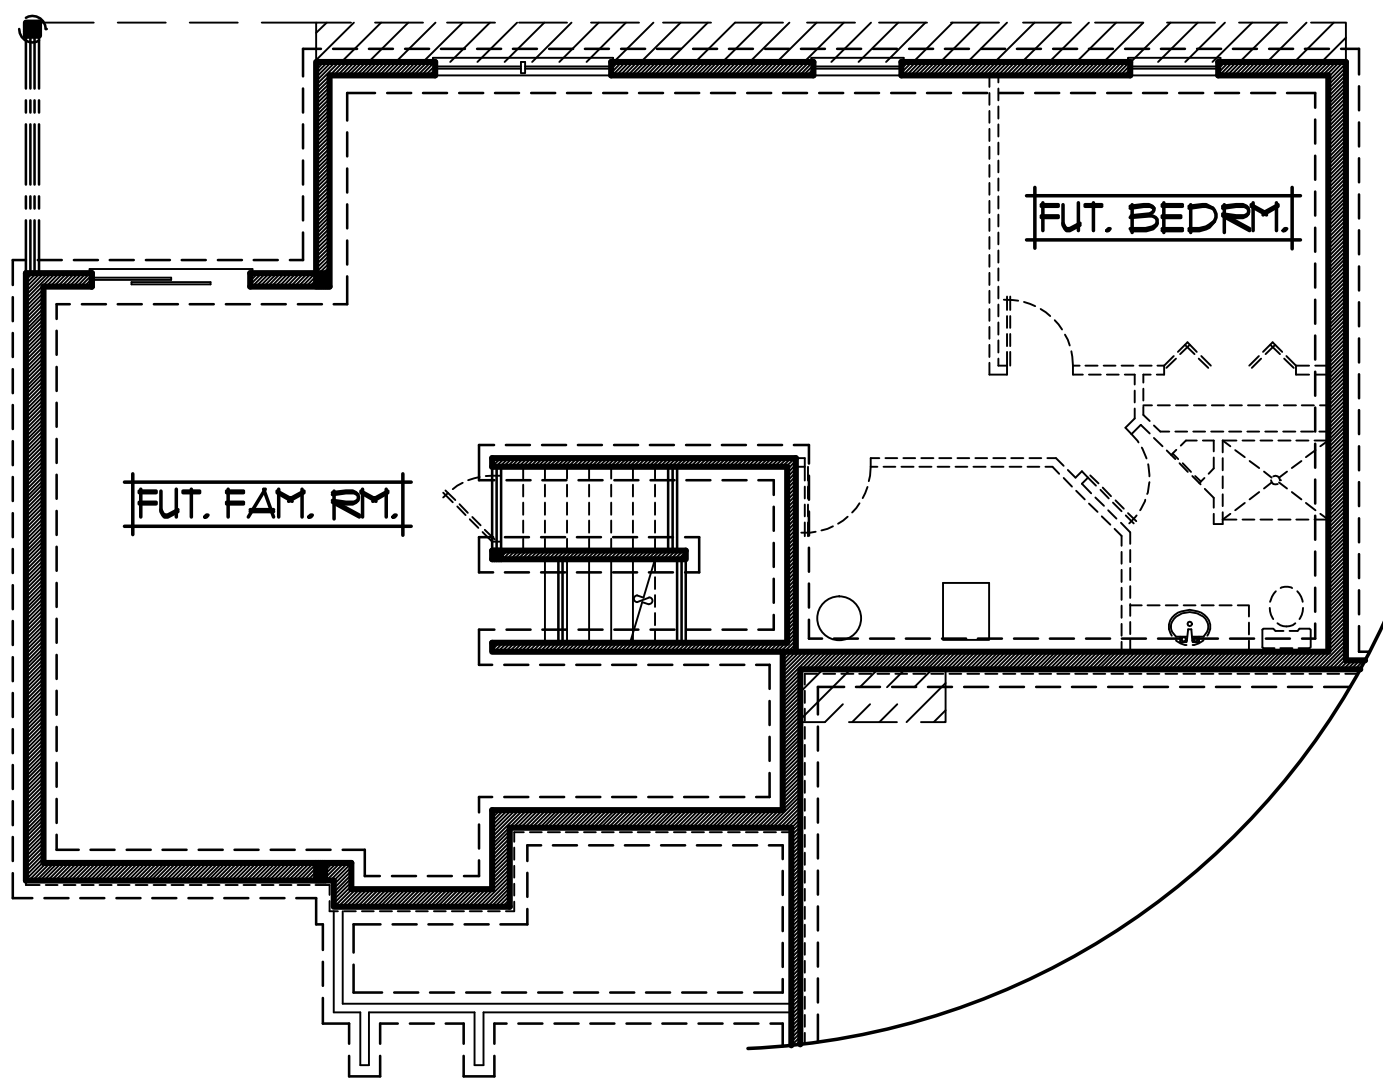

THE:
REDWOOD MODEL

LOWER LEVEL
UNFINISHED

MAIN LEVEL
1350 SQFT.

PROFESSIONALLY BUILT BY:

RCA BUILDERS
INCORPORATED

• 3rd Generation Minnesota Home Builder since 1989 •

Ph: (763)323-6250 • www.rcabuilders.net
MN Builder License #BC008327

RE/MAX

roger.anderson@results.net

1350 SQ.FT. RAMBLER

- | | |
|---------------------------|---------------------------|
| • 2 BEDROOMS | • WIDTH: 59'-0" |
| • 2 BATHS | • DEPTH: 46'-6" |
| • 3 CAR GARAGE | |
| • UNFINISHED BASEMENT | |
| • 14'8x12'10 LIVING ROOM | • 12'8x12'10 MASTER SUITE |
| • 11'0x8'10 DINING | • 10'0x10'0 BEDROOM #2 |
| • 11'0x12'10 KITCHEN | |
| • 30'0x22'0 & 21'0 GARAGE | |