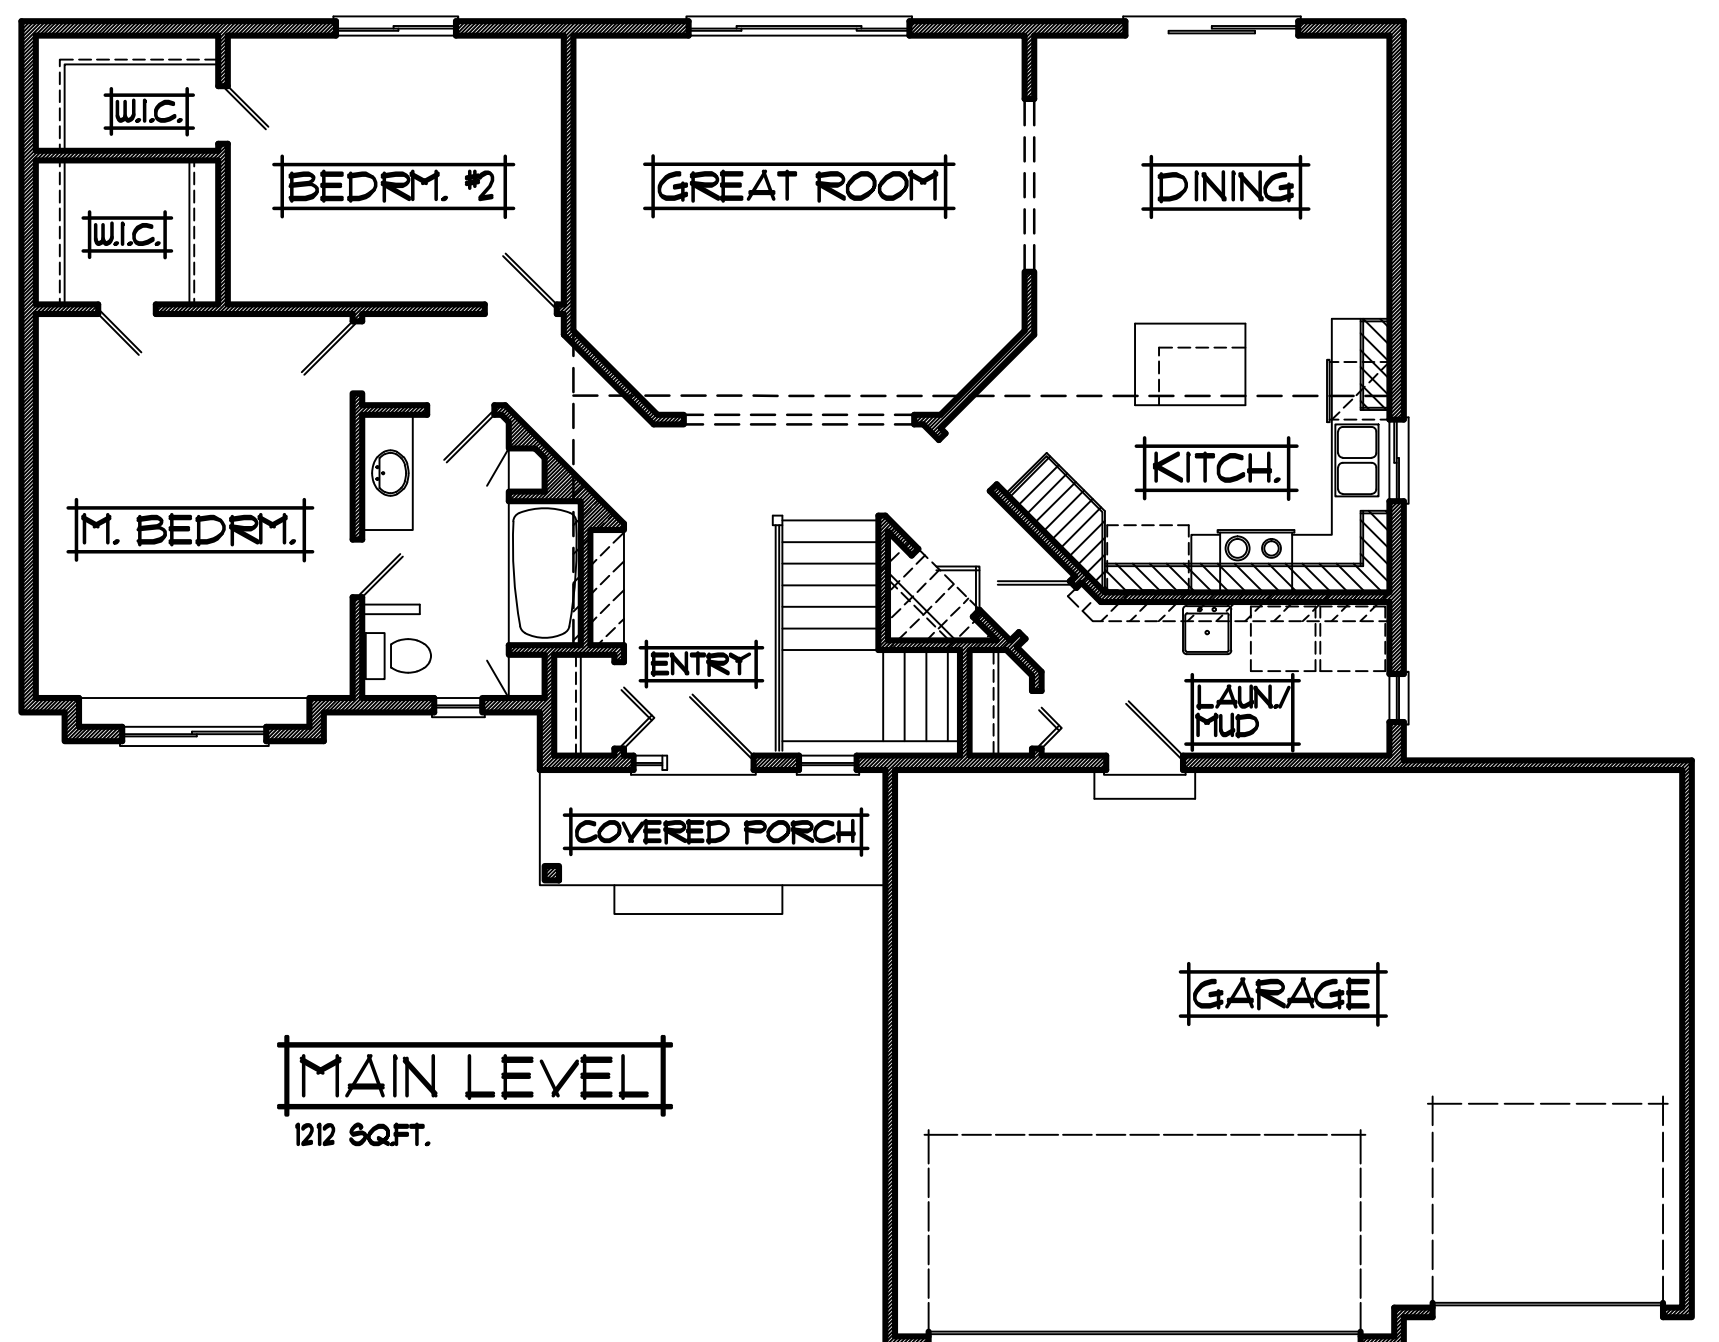

THE:  
MEADOWRIDGE MODEL

**LOWER LEVEL**  
 UNFINISHED

**MAIN LEVEL**  
 1212 SQ.FT.

PROFESSIONALLY BUILT BY:

**RCA BUILDERS**  
 INCORPORATED

• 3rd Generation Minnesota Home Builder since 1989 •

Ph: (763)323-6250 • [www.rcabuilders.net](http://www.rcabuilders.net)  
 MN Builder License #BC008327

[roger.anderson@results.net](mailto:roger.anderson@results.net)

**1212 SQ.FT. RAMBLER**

- |                       |                 |
|-----------------------|-----------------|
| • 2 BEDROOMS          | • WIDTH: 58'-0" |
| • 1 BATH              | • DEPTH: 46'-0" |
| • 3 CAR GARAGE        |                 |
| • UNFINISHED BASEMENT |                 |
- 
- |                           |                          |
|---------------------------|--------------------------|
| • 15'8x13'2 LIVING ROOM   | • 11'0x13'4 MASTER SUITE |
| • 12'4x9'10 DINING        | • 11'8x9'4 BEDROOM #2    |
| • 12'4x9'6 KITCHEN        |                          |
| • 28'0x20'0 + 19'0 GARAGE |                          |