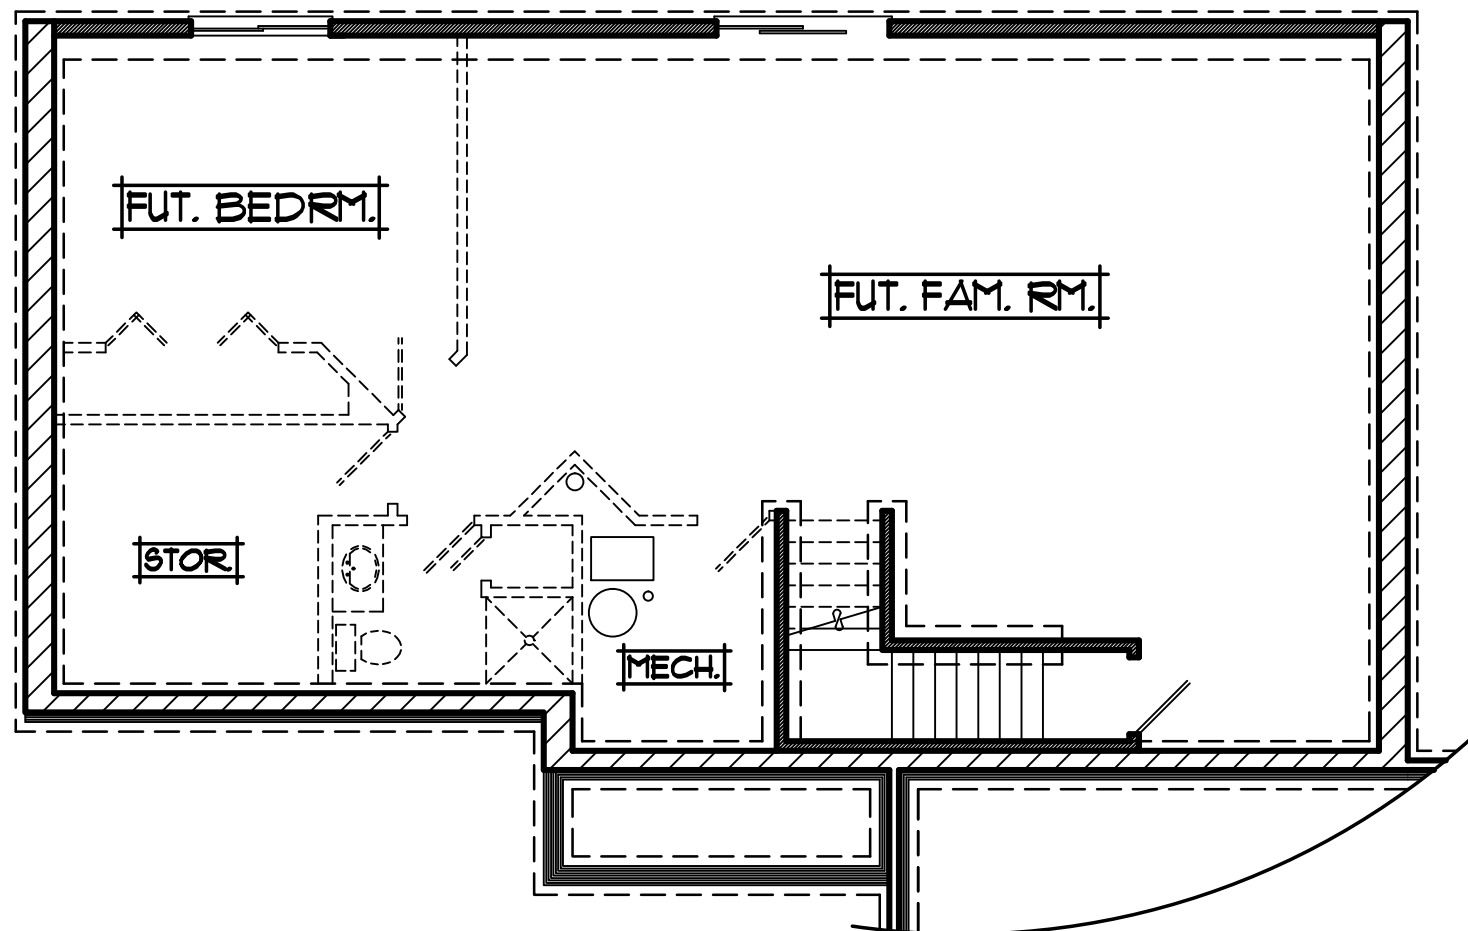

THE:  
MEADOWRIDGE MODEL

**LOWER LEVEL**  
 UNFINISHED

**MAIN LEVEL**  
 1212 SQ.FT.

PROFESSIONALLY BUILT BY:

**RCA BUILDERS**  
 INCORPORATED

• 3rd Generation Minnesota Home Builder since 1989 •

Ph: (763)323-6250 • [www.rcabuilders.net](http://www.rcabuilders.net)  
 MN Builder License #BC008327

[roger.anderson@results.net](mailto:roger.anderson@results.net)

**1212 SQ.FT. RAMBLER**

- |                       |                 |
|-----------------------|-----------------|
| • 2 BEDROOMS          | • WIDTH: 58'-0" |
| • 1 BATH              | • DEPTH: 46'-0" |
| • 3 CAR GARAGE        |                 |
| • UNFINISHED BASEMENT |                 |
- 
- |                           |                          |
|---------------------------|--------------------------|
| • 15'8x13'2 LIVING ROOM   | • 11'0x13'4 MASTER SUITE |
| • 12'4x9'10 DINING        | • 11'8x9'4 BEDROOM #2    |
| • 12'4x9'6 KITCHEN        |                          |
| • 28'0x20'0 + 19'0 GARAGE |                          |