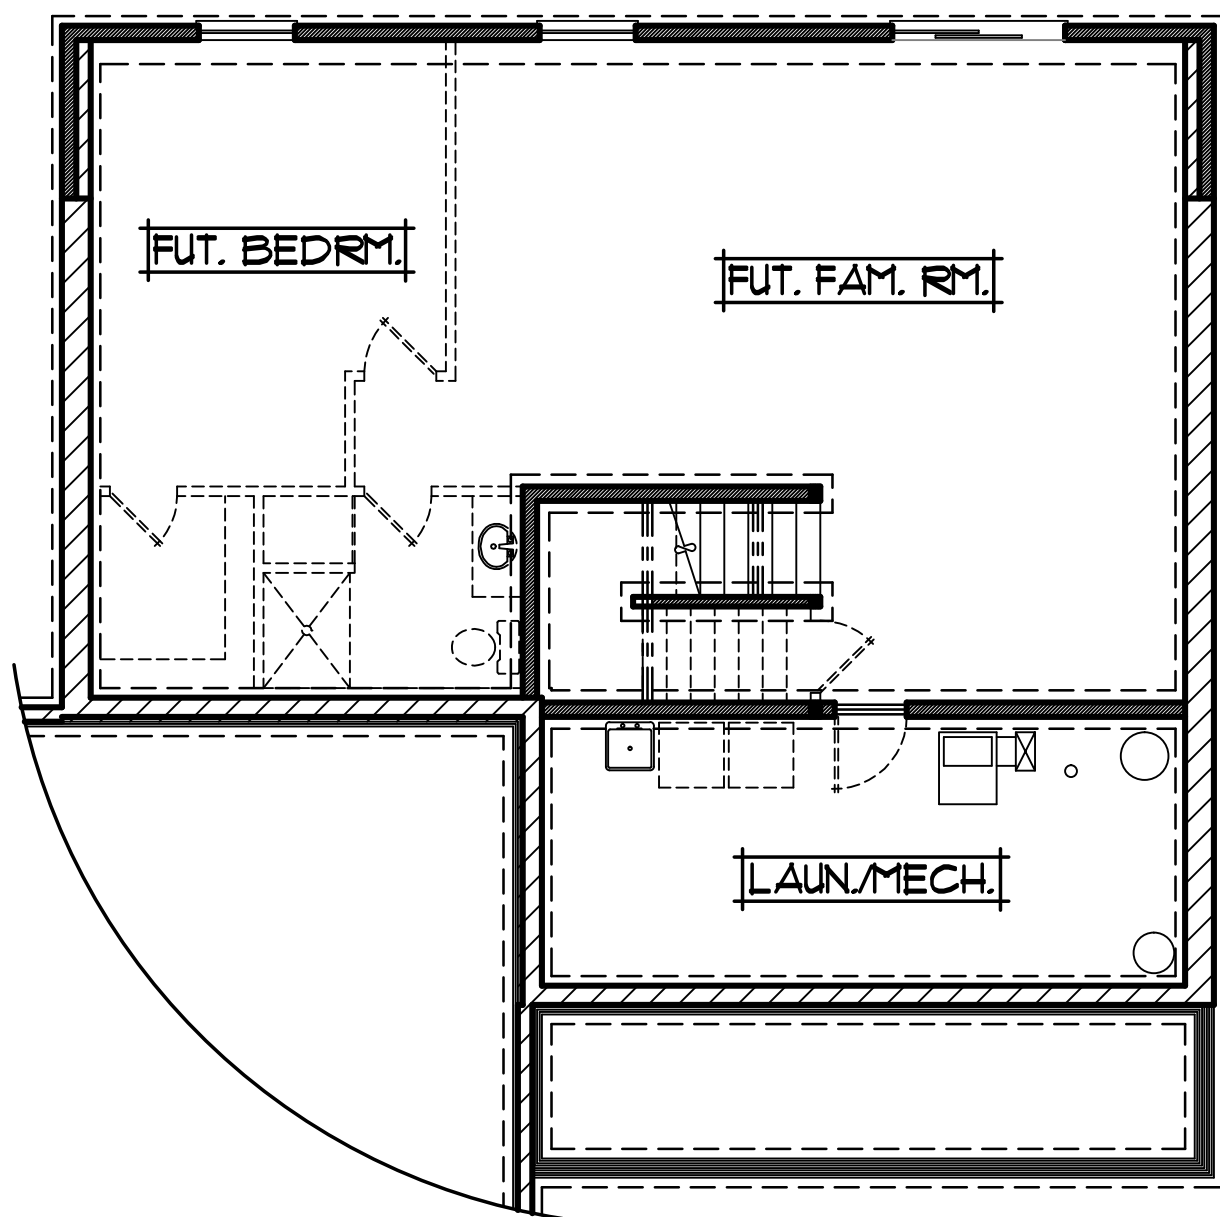

THE:
ROSEWOOD MODEL

LOWER LEVEL
UNFINISHED

MAIN LEVEL
1200 SQFT.

PROFESSIONALLY BUILT BY:

RCA BUILDERS
INCORPORATED

• 3rd Generation Minnesota Home Builder since 1989 •

Ph: (763)323-6250 • www.rcabuilders.net
MN Builder License #BC008327

roger.anderson@results.net

1200 SQ.FT. RAMBLER

- | | |
|------------------------|---------------------------|
| • 2 BEDROOMS | • WIDTH: 44'-0" |
| • 1 1/2 BATHS | • DEPTH: 48'-0" |
| • 2 CAR GARAGE | |
| • UNFINISHED BASEMENT | |
| • 15'4x13'0 GREAT ROOM | • 11'10x13'4 MASTER SUITE |
| • 13'4x9'0 DINING | • 11'2x9'10 BEDROOM #2 |
| • 12'0x11'0 KITCHEN | |
| • 20'4x24'0 GARAGE | |