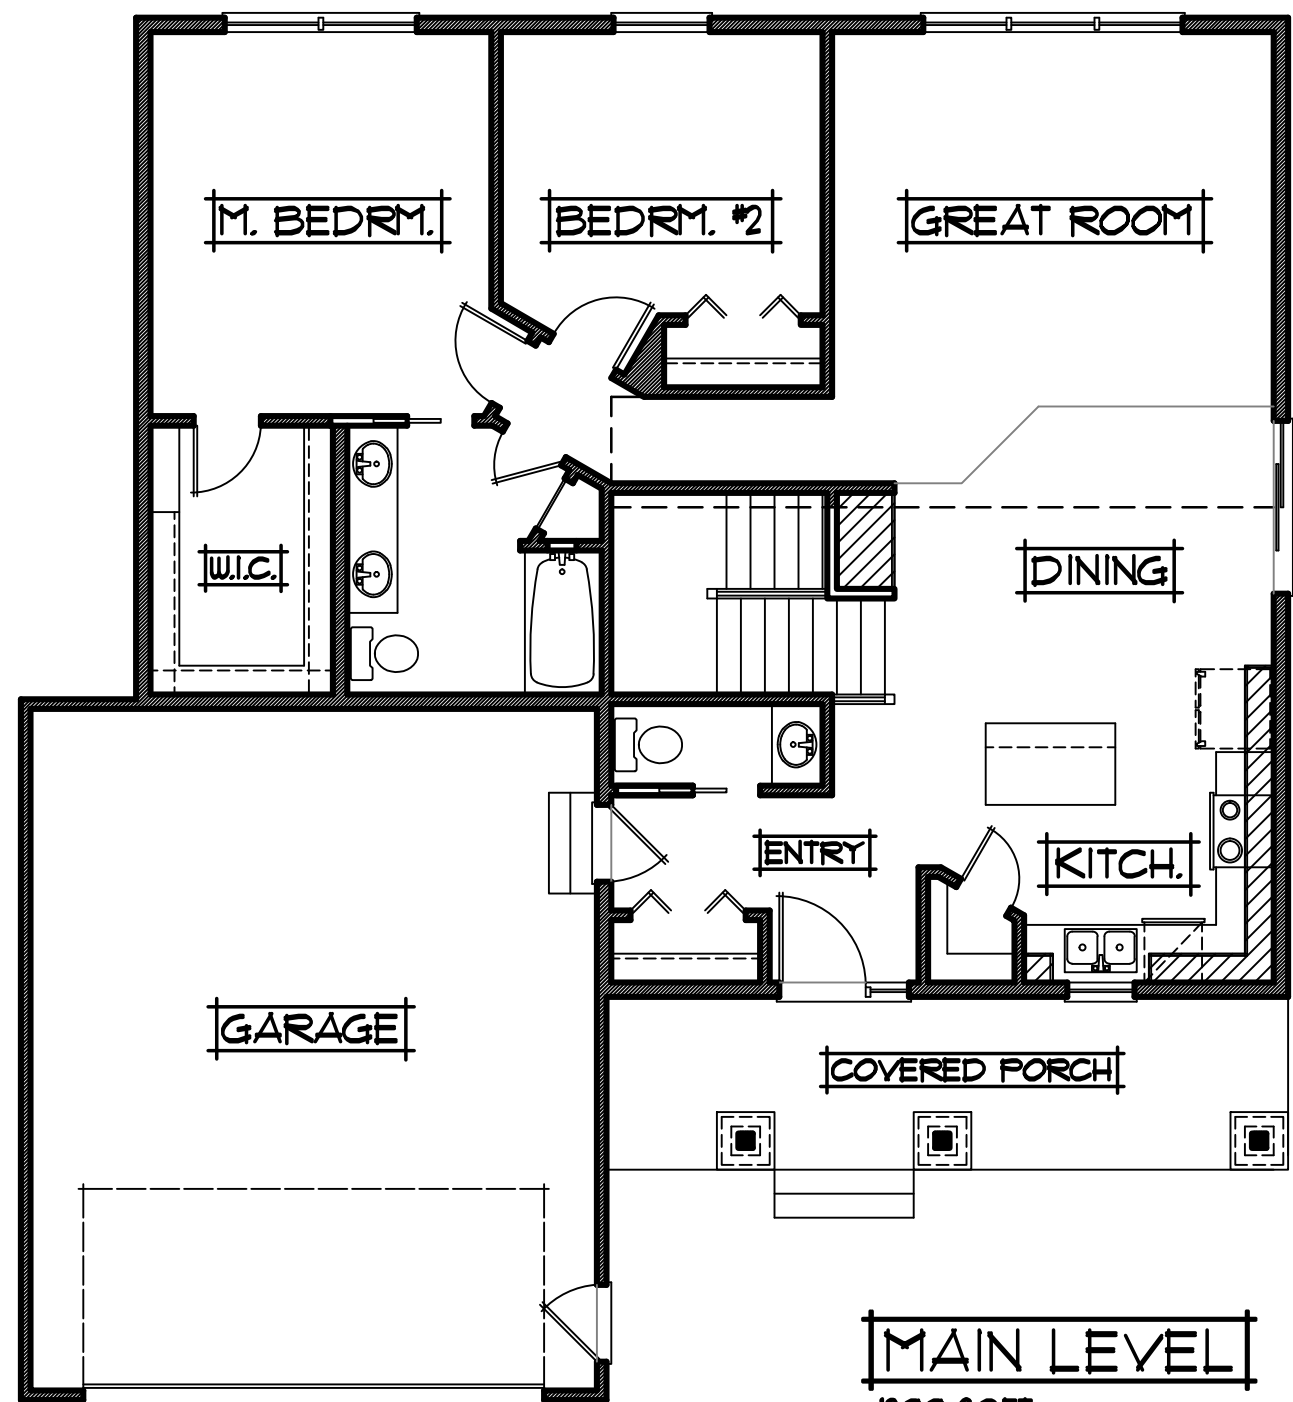

THE:
ROSEWOOD MODEL

LOWER LEVEL
UNFINISHED

MAIN LEVEL
1200 SQFT.

PROFESSIONALLY BUILT BY:

RCA BUILDERS
INCORPORATED

• 3rd Generation Minnesota Home Builder since 1989 •

Ph: (763)323-6250 • www.rcabuilders.net
MN Builder License #BC008327

roger.anderson@results.net

1200 SQ.FT. RAMBLER

- | | |
|------------------------|---------------------------|
| • 2 BEDROOMS | • WIDTH: 44'-0" |
| • 1 1/2 BATHS | • DEPTH: 48'-0" |
| • 2 CAR GARAGE | |
| • UNFINISHED BASEMENT | |
| • 15'4x13'0 GREAT ROOM | • 11'10x13'4 MASTER SUITE |
| • 13'4x9'0 DINING | • 11'2x9'10 BEDROOM #2 |
| • 12'0x11'0 KITCHEN | |
| • 20'4x24'0 GARAGE | |