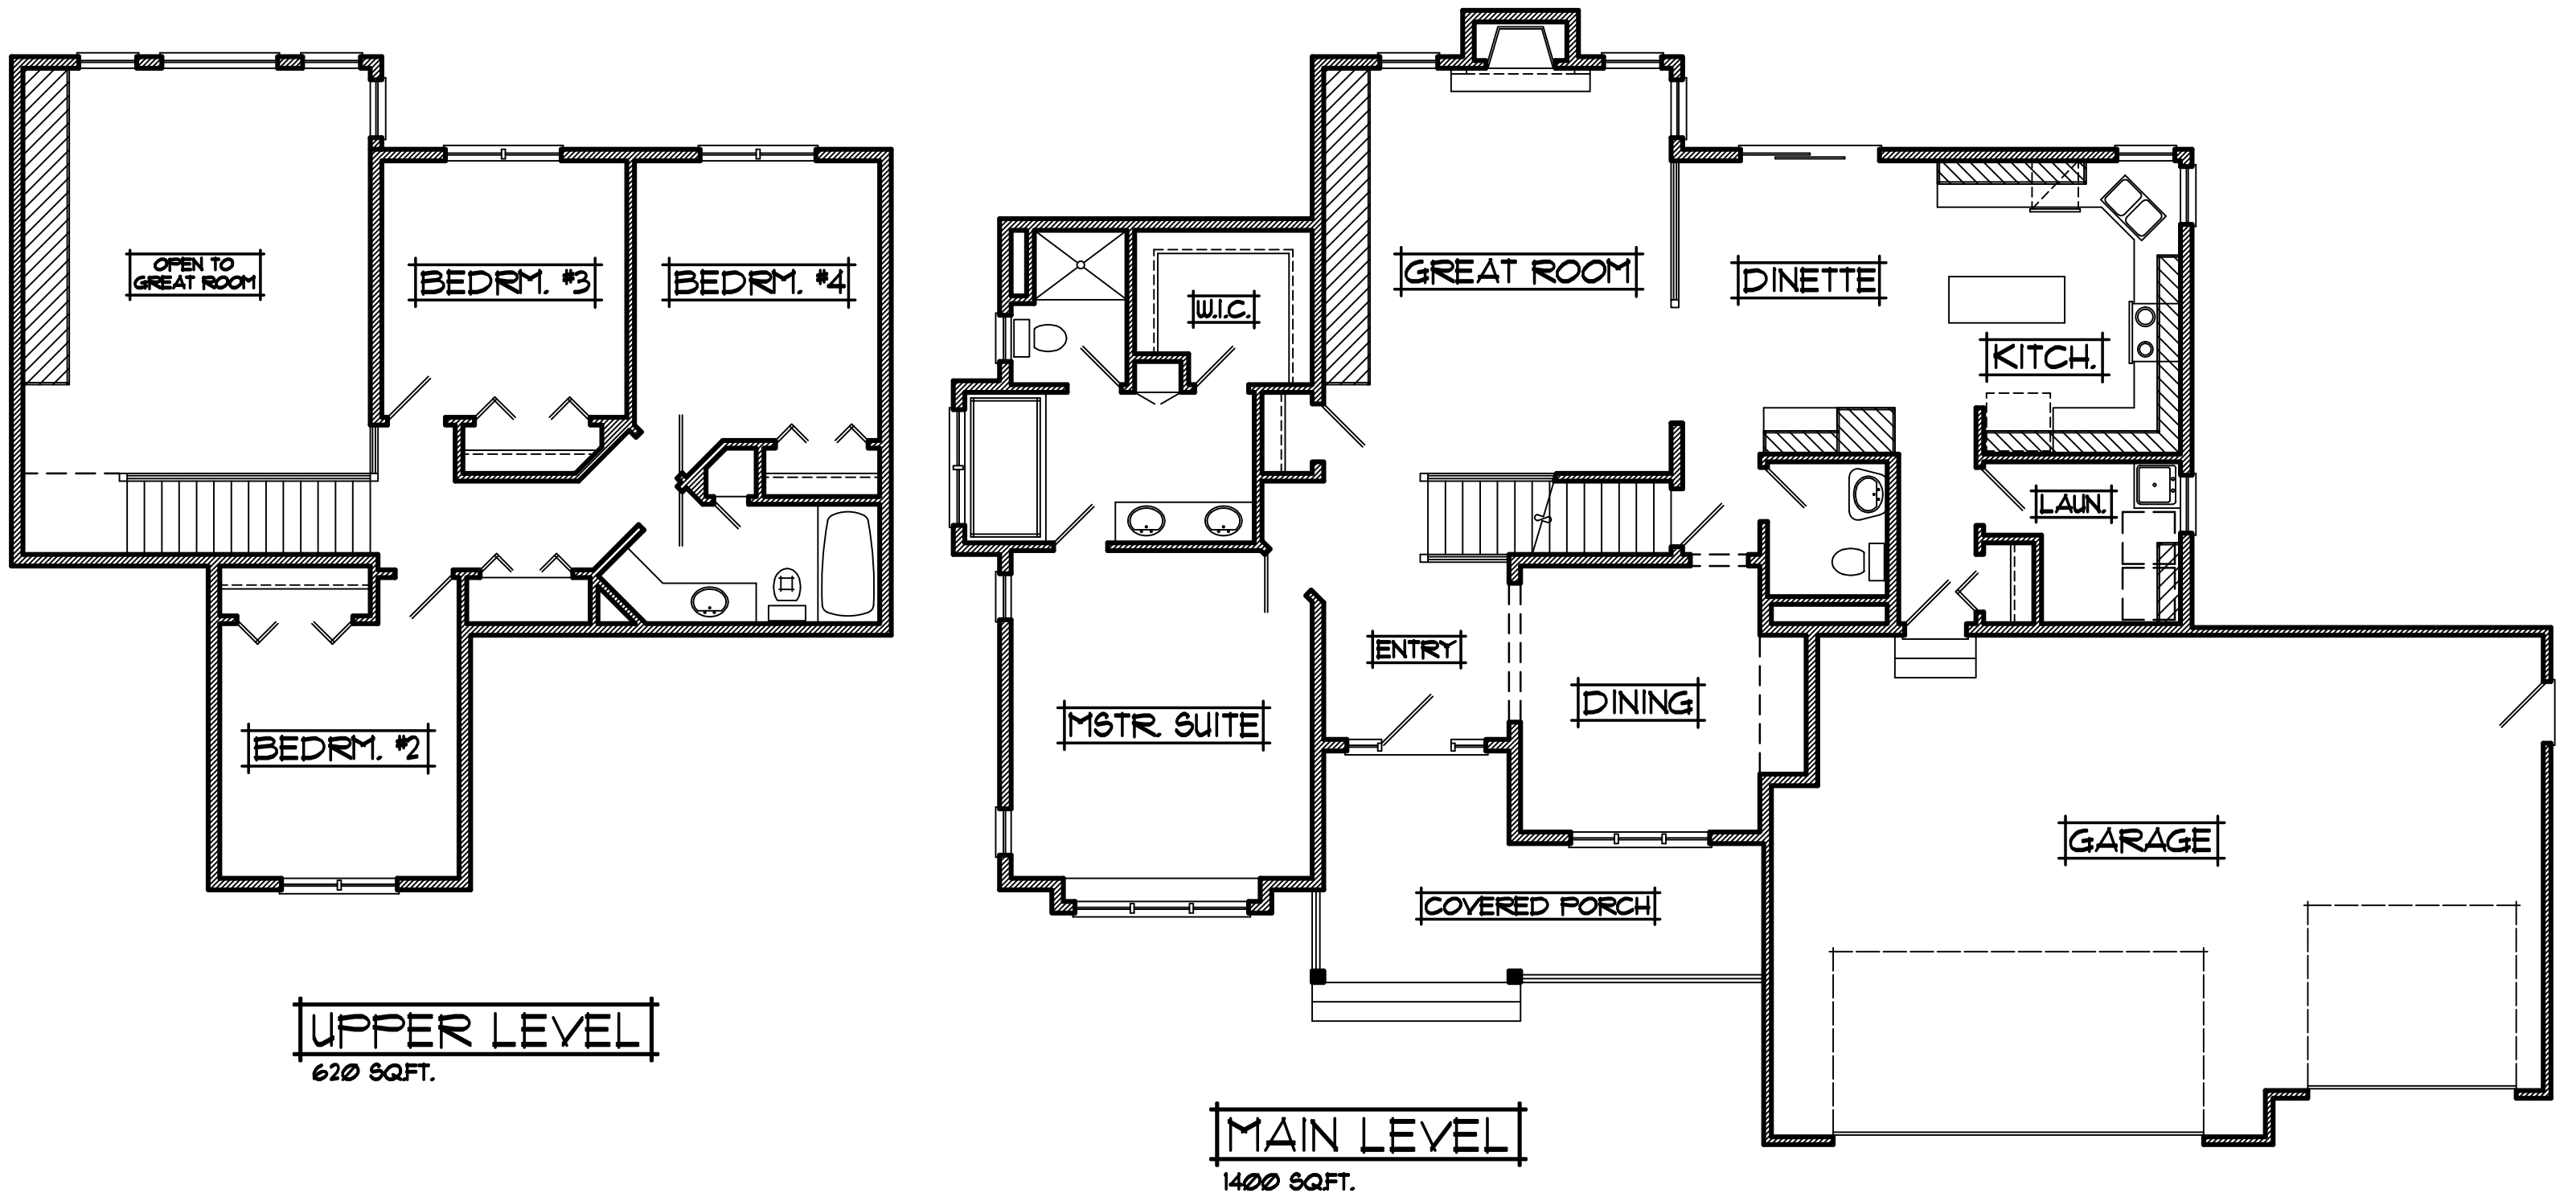

THE:
AMANDA MODEL

PROFESSIONALLY BUILT BY:

RCA BUILDERS
INCORPORATED

• 3rd Generation Minnesota Home Builder since 1989 •

Ph: (763)323-6250 • www.rcabuilders.net
MN Builder License #BC008327

roger.anderson@results.net

2020 SQ.FT. 1 1/2 STORY

• 4 BEDROOMS	• WIDTH: 61'-0"
• 2 1/2 BATHS	• DEPTH: 41'-0"
• 3 CAR GARAGE	
• UNFINISHED BASEMENT	

• 15'0x17'6 GREAT ROOM	• 13'0x14'2 MASTER SUITE
• 10'4x11'6 DINING	• 10'4x11'0 BEDROOM #2
• 11'2x12'8 DINETTE	• 10'7x11'1 BEDROOM #3
• 10'6x12'8 KITCHEN	• 10'7x12'1 BEDROOM #4
• 32'0x22'0 + 20'0 GARAGE