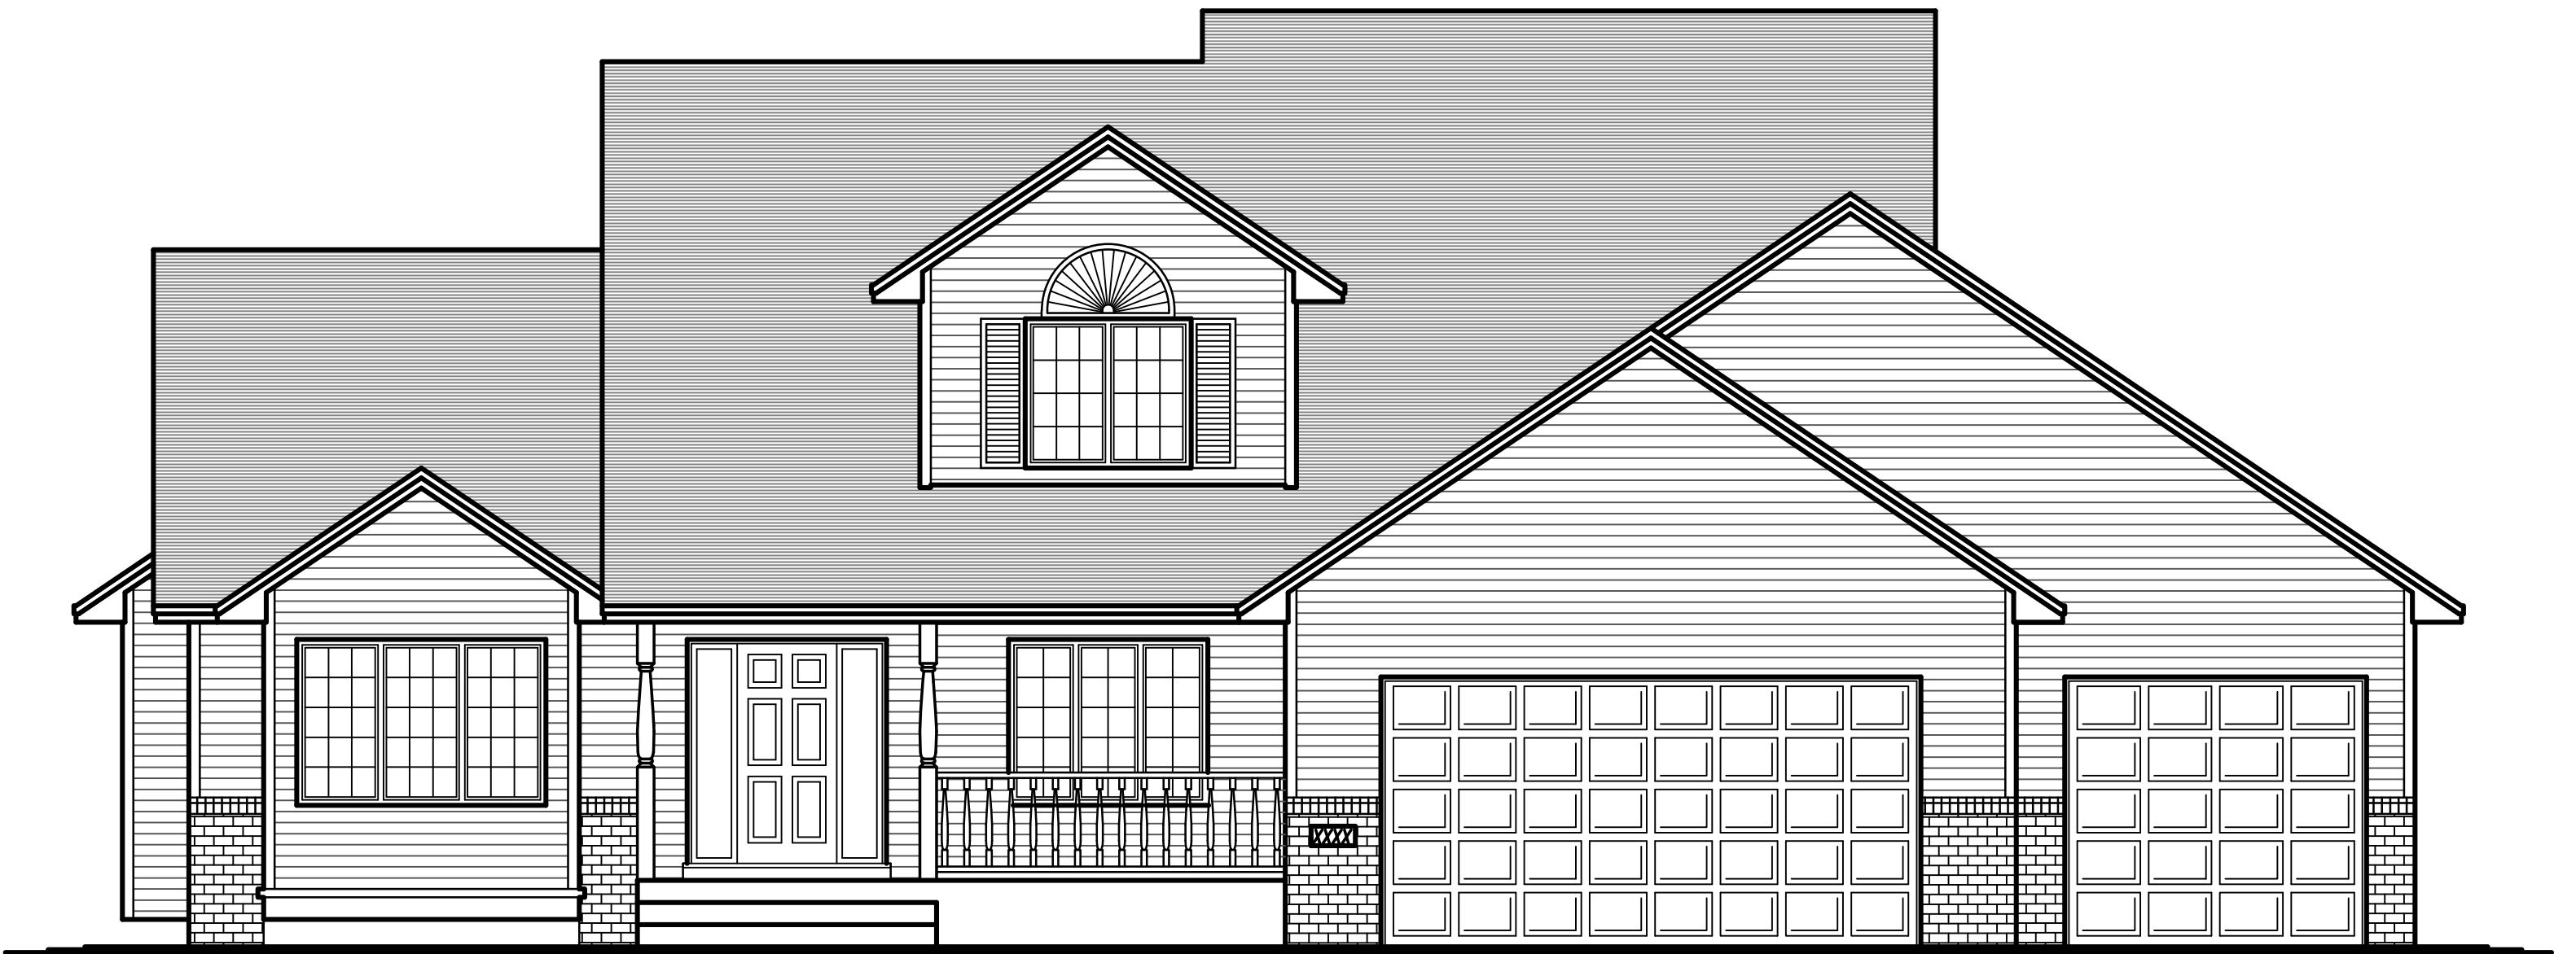

THE:
AMANDA MODEL

PROFESSIONALLY BUILT BY:

RCA BUILDERS
INCORPORATED

• 3rd Generation Minnesota Home Builder since 1989 •

Ph: (763)323-6250 • www.rcabuilders.net
MN Builder License #BC008327

roger.anderson@results.net

2020 SQ.FT. 1 1/2 STORY

- | | |
|-----------------------|-----------------|
| • 4 BEDROOMS | • WIDTH: 61'-0" |
| • 2 1/2 BATHS | • DEPTH: 41'-0" |
| • 3 CAR GARAGE | |
| • UNFINISHED BASEMENT | |
-
- | | |
|---------------------------|--------------------------|
| • 15'0x17'6 GREAT ROOM | • 13'0x14'2 MASTER SUITE |
| • 10'4x11'6 DINING | • 10'4x11'0 BEDROOM #2 |
| • 11'2x12'8 DINETTE | • 10'7x11'1 BEDROOM #3 |
| • 10'6x12'8 KITCHEN | • 10'7x12'1 BEDROOM #4 |
| • 32'0x22'0 + 20'0 GARAGE | |