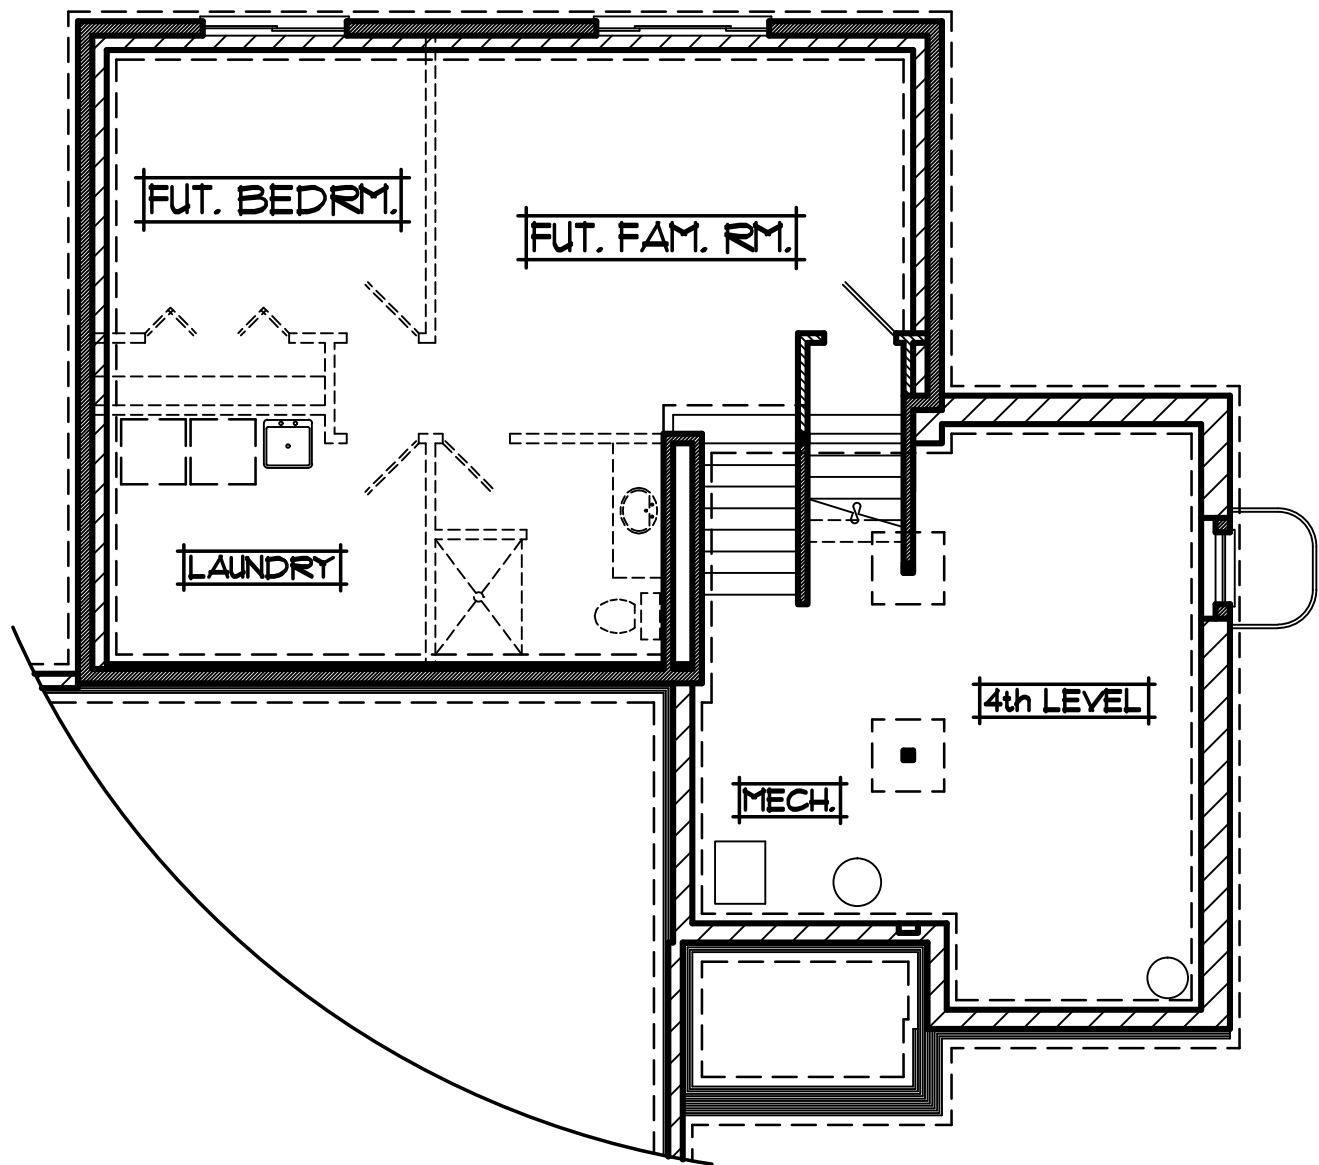

THE:
OAKRIDGE MODEL

LOWER LEVEL
UNFINISHED

MAIN LEVEL
995 SQ.FT.

PROFESSIONALLY BUILT BY:

RCA BUILDERS
INCORPORATED

• 3rd Generation Minnesota Home Builder since 1989 •

Ph: (763)323-6250 • www.rcabuilders.net
MN Builder License #BC008327

RE/MAX

roger.anderson@results.net

995 SQ.FT. 4 LEVEL

- | | |
|---------------------------|---------------------------|
| • 2 BEDROOMS | • WIDTH: 51'-0" |
| • 1 BATH | • DEPTH: 45'-0" |
| • 3 CAR GARAGE | |
| • UNFINISHED BASEMENT | |
| • 12'0x12'8 LIVING ROOM | • 11'10x11'8 MASTER SUITE |
| • 10'6x9'6 DINING | • 10'8x10'0 BEDROOM #2 |
| • 9'6x11'6 KITCHEN | |
| • 32'0x22'0 + 20'0 GARAGE | |