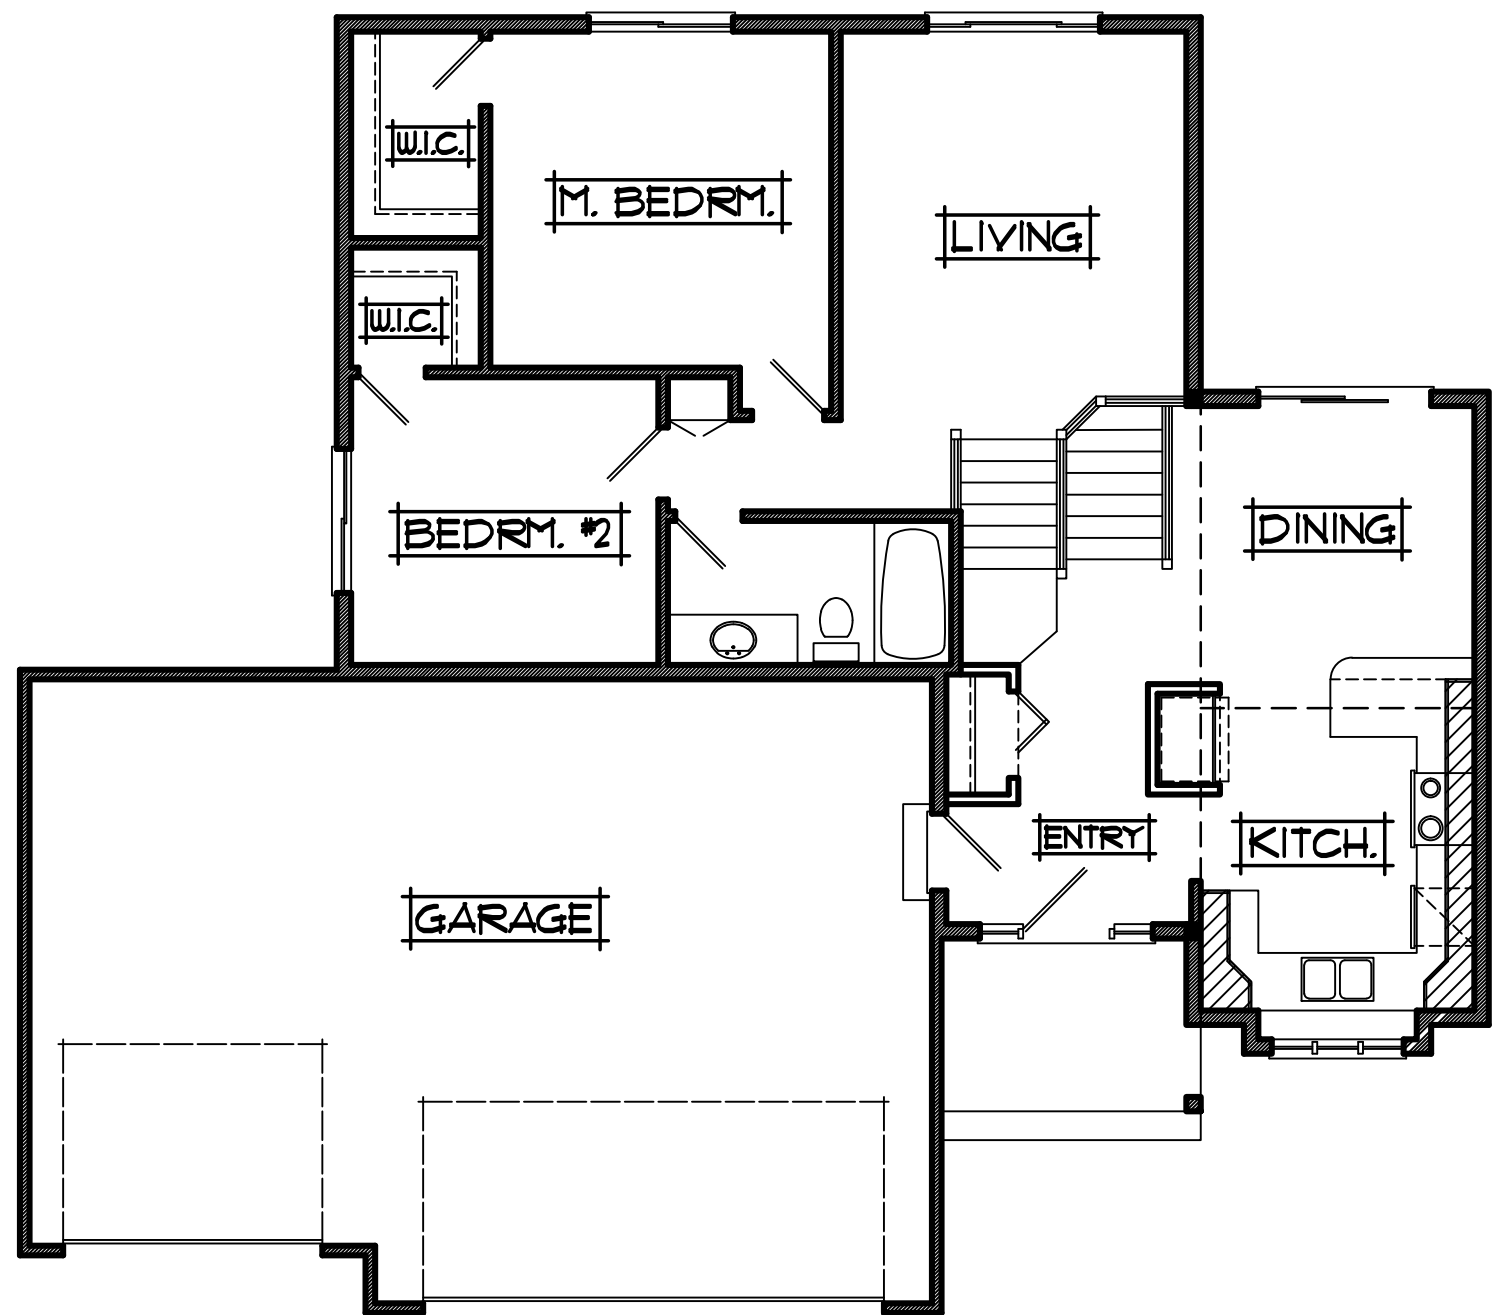

THE:
OAKRIDGE MODEL

LOWER LEVEL
UNFINISHED

MAIN LEVEL
995 SQ.FT.

PROFESSIONALLY BUILT BY:

RCA BUILDERS
INCORPORATED

• 3rd Generation Minnesota Home Builder since 1989 •

Ph: (763)323-6250 • www.rcabuilders.net
MN Builder License #BC008327

RE/MAX

roger.anderson@results.net

995 SQ.FT. 4 LEVEL

- | | |
|---------------------------|---------------------------|
| • 2 BEDROOMS | • WIDTH: 51'-0" |
| • 1 BATH | • DEPTH: 45'-0" |
| • 3 CAR GARAGE | |
| • UNFINISHED BASEMENT | |
| • 12'0x12'8 LIVING ROOM | • 11'10x11'8 MASTER SUITE |
| • 10'6x9'6 DINING | • 10'8x10'0 BEDROOM #2 |
| • 9'6x11'6 KITCHEN | |
| • 32'0x22'0 + 20'0 GARAGE | |