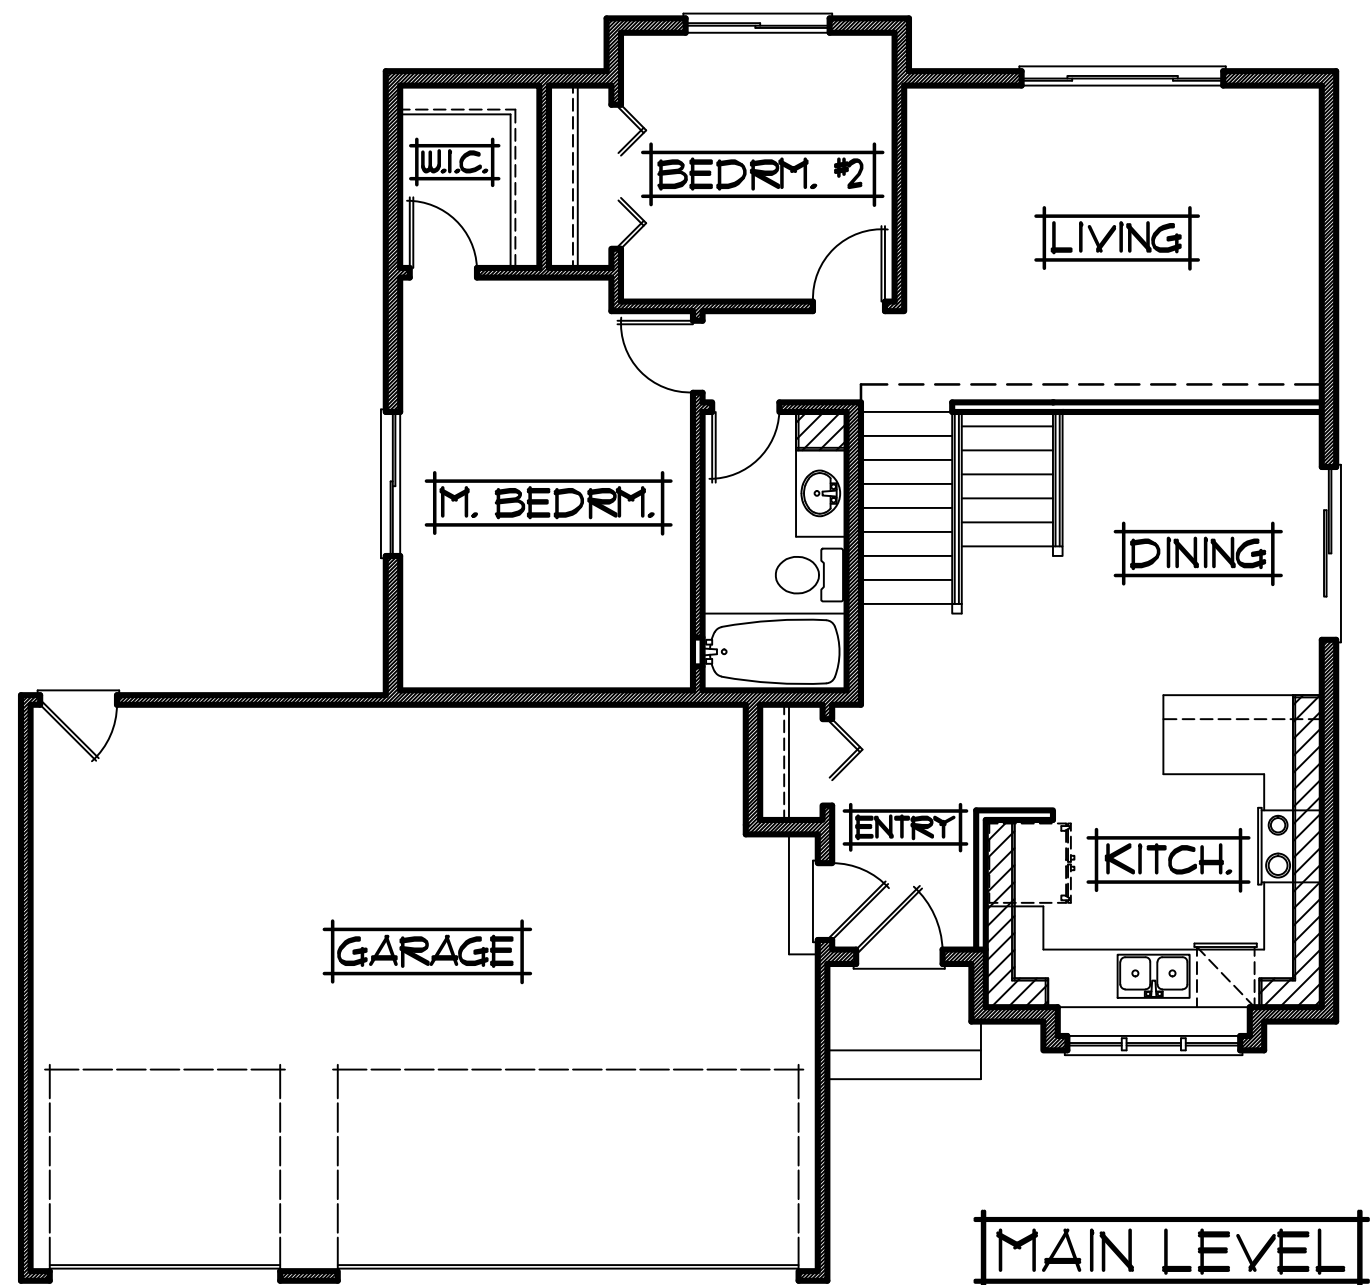

THE:  
CYPRESS MODEL

LOWER LEVEL  
UNFINISHED

MAIN LEVEL  
960 SQFT.

PROFESSIONALLY BUILT BY:

**RCA BUILDERS**  
INCORPORATED

• 3rd Generation Minnesota Home Builder since 1989 •

Ph: (763)323-6250 • [www.rcabuilders.net](http://www.rcabuilders.net)  
MN Builder License #BC008327

[roger.anderson@results.net](mailto:roger.anderson@results.net)

944 SQ.FT. 4 LEVEL

- |                         |                          |
|-------------------------|--------------------------|
| • 2 BEDROOMS            | • WIDTH: 45'-8"          |
| • 1 BATH                | • DEPTH: 42'-0"          |
| • 3 CAR GARAGE          |                          |
| • UNFINISHED BASEMENT   |                          |
| • 14'6x11'2 LIVING ROOM | • 10'2x14'8 MASTER SUITE |
| • 9'0x9'10 DINING       | • 9'6x9'4 BEDROOM #2     |
| • 11'8x10'10 KITCHEN    |                          |
| • 28'0x20'0 GARAGE      |                          |