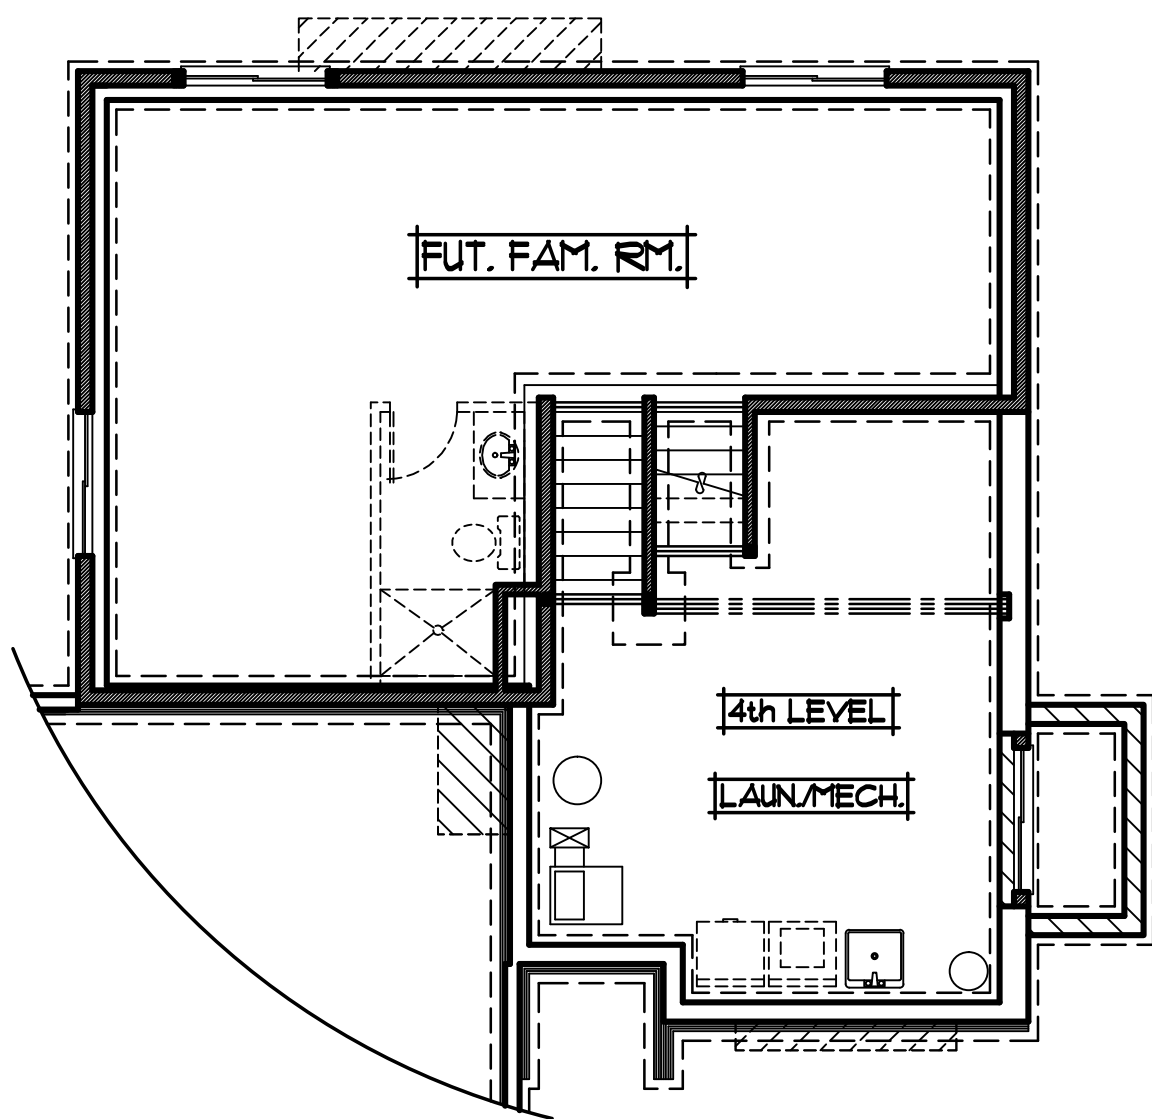

THE:  
CYPRESS MODEL

LOWER LEVEL  
UNFINISHED

MAIN LEVEL  
960 SQFT.

PROFESSIONALLY BUILT BY:

**RCA BUILDERS**  
INCORPORATED

• 3rd Generation Minnesota Home Builder since 1989 •

Ph: (763)323-6250 • [www.rcabuilders.net](http://www.rcabuilders.net)  
MN Builder License #BC008327

[roger.anderson@results.net](mailto:roger.anderson@results.net)

944 SQ.FT. 4 LEVEL

- |                         |                          |
|-------------------------|--------------------------|
| • 2 BEDROOMS            | • WIDTH: 45'-8"          |
| • 1 BATH                | • DEPTH: 42'-0"          |
| • 3 CAR GARAGE          |                          |
| • UNFINISHED BASEMENT   |                          |
| • 14'6x11'2 LIVING ROOM | • 10'2x14'8 MASTER SUITE |
| • 9'0x9'10 DINING       | • 9'6x9'4 BEDROOM #2     |
| • 11'8x10'10 KITCHEN    |                          |
| • 28'0x20'0 GARAGE      |                          |