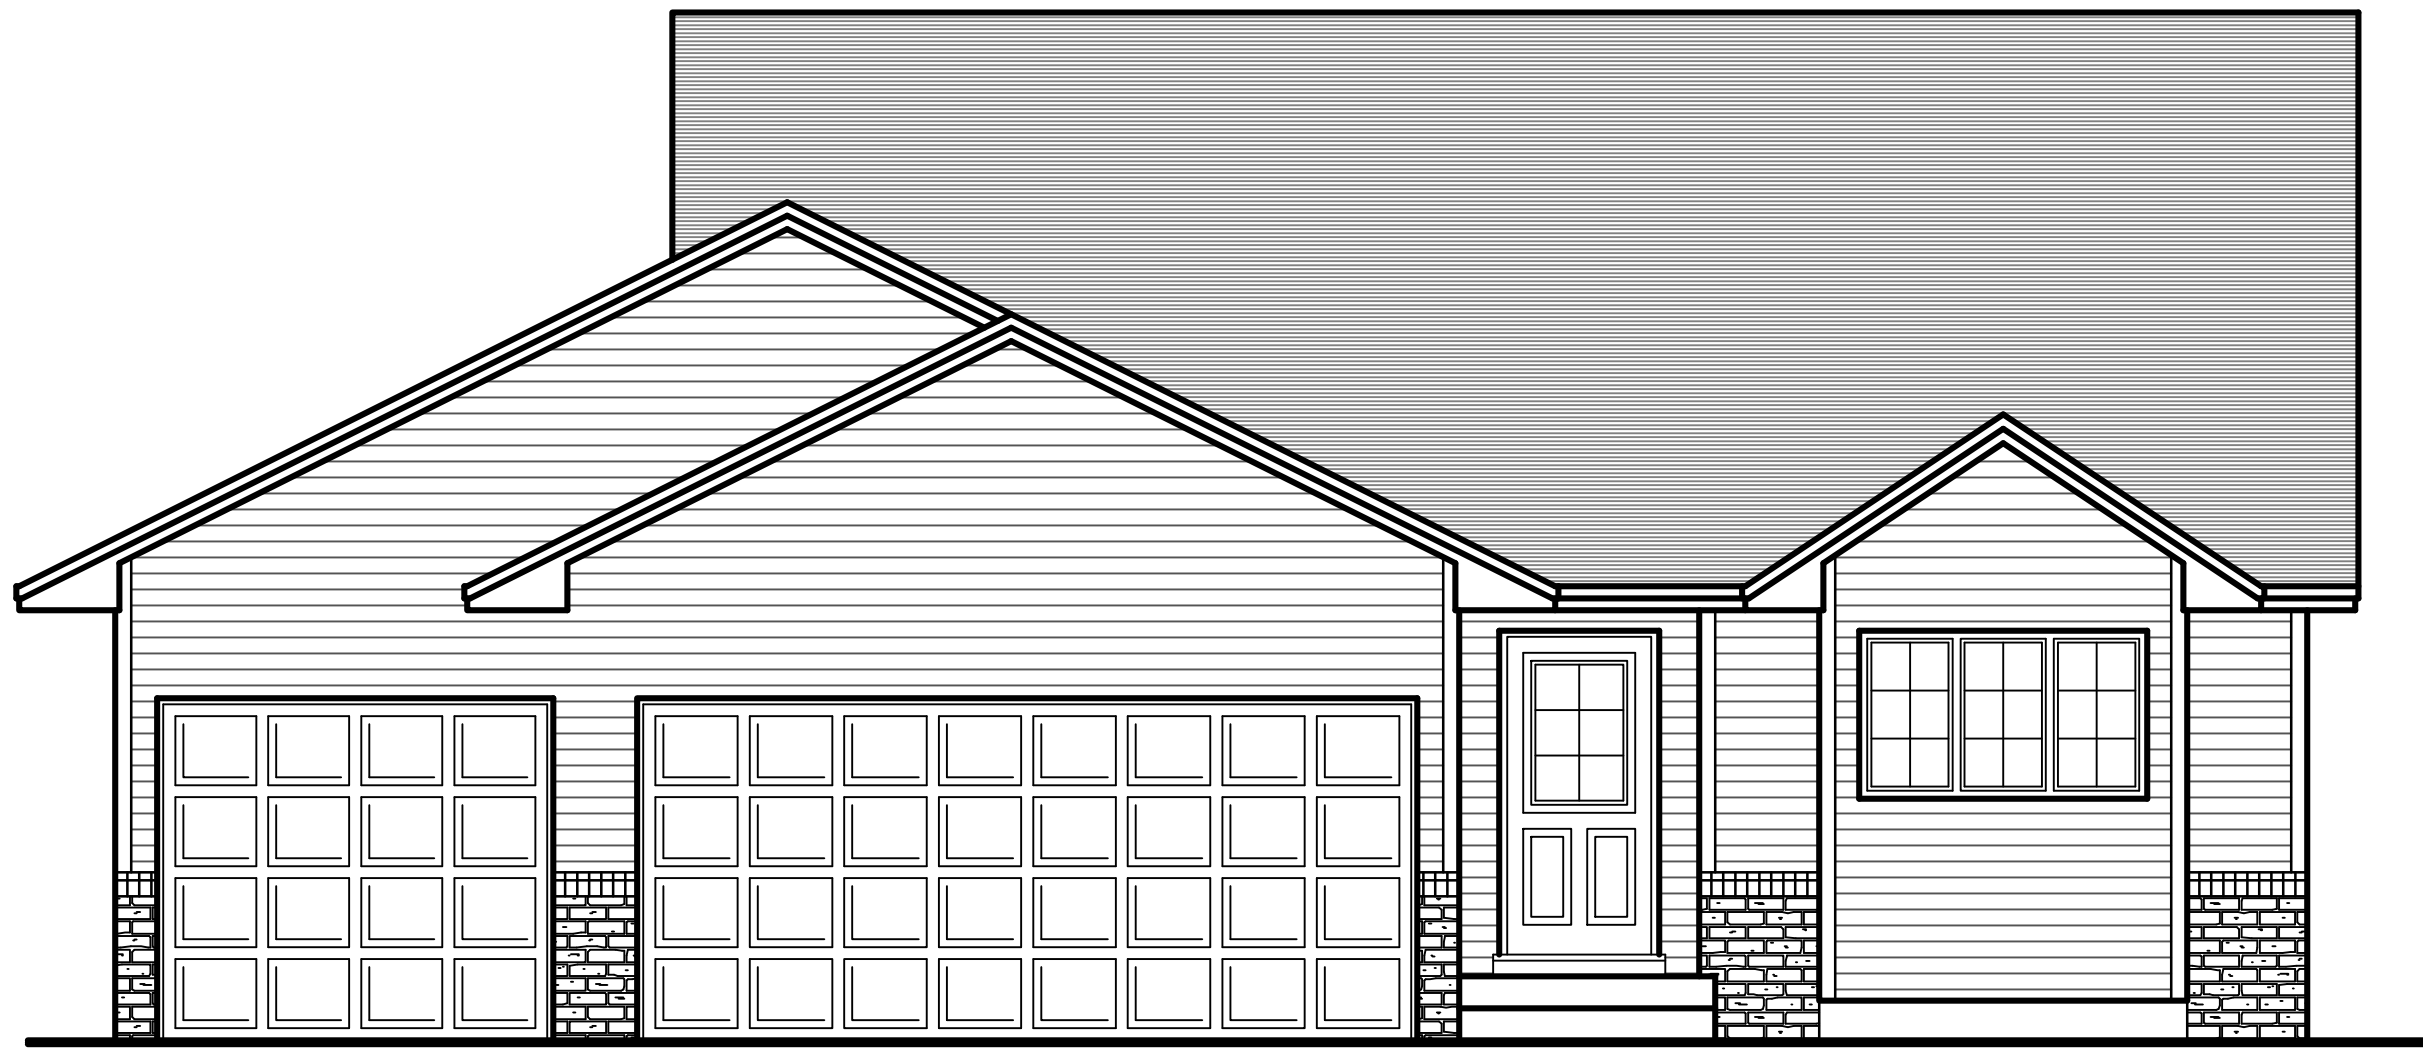

THE:  
CYPRESS MODEL

LOWER LEVEL  
UNFINISHED

MAIN LEVEL  
960 SQFT.

PROFESSIONALLY BUILT BY:

**RCA BUILDERS**  
INCORPORATED

• 3rd Generation Minnesota Home Builder since 1989 •

Ph: (763)323-6250 • [www.rcabuilders.net](http://www.rcabuilders.net)  
MN Builder License #BC008327

[roger.anderson@results.net](mailto:roger.anderson@results.net)

944 SQ.FT. 4 LEVEL

- |                         |                          |
|-------------------------|--------------------------|
| • 2 BEDROOMS            | • WIDTH: 45'-8"          |
| • 1 BATH                | • DEPTH: 42'-0"          |
| • 3 CAR GARAGE          |                          |
| • UNFINISHED BASEMENT   |                          |
| • 14'6x11'2 LIVING ROOM | • 10'2x14'8 MASTER SUITE |
| • 9'0x9'10 DINING       | • 9'6x9'4 BEDROOM #2     |
| • 11'8x10'10 KITCHEN    |                          |
| • 28'0x20'0 GARAGE      |                          |