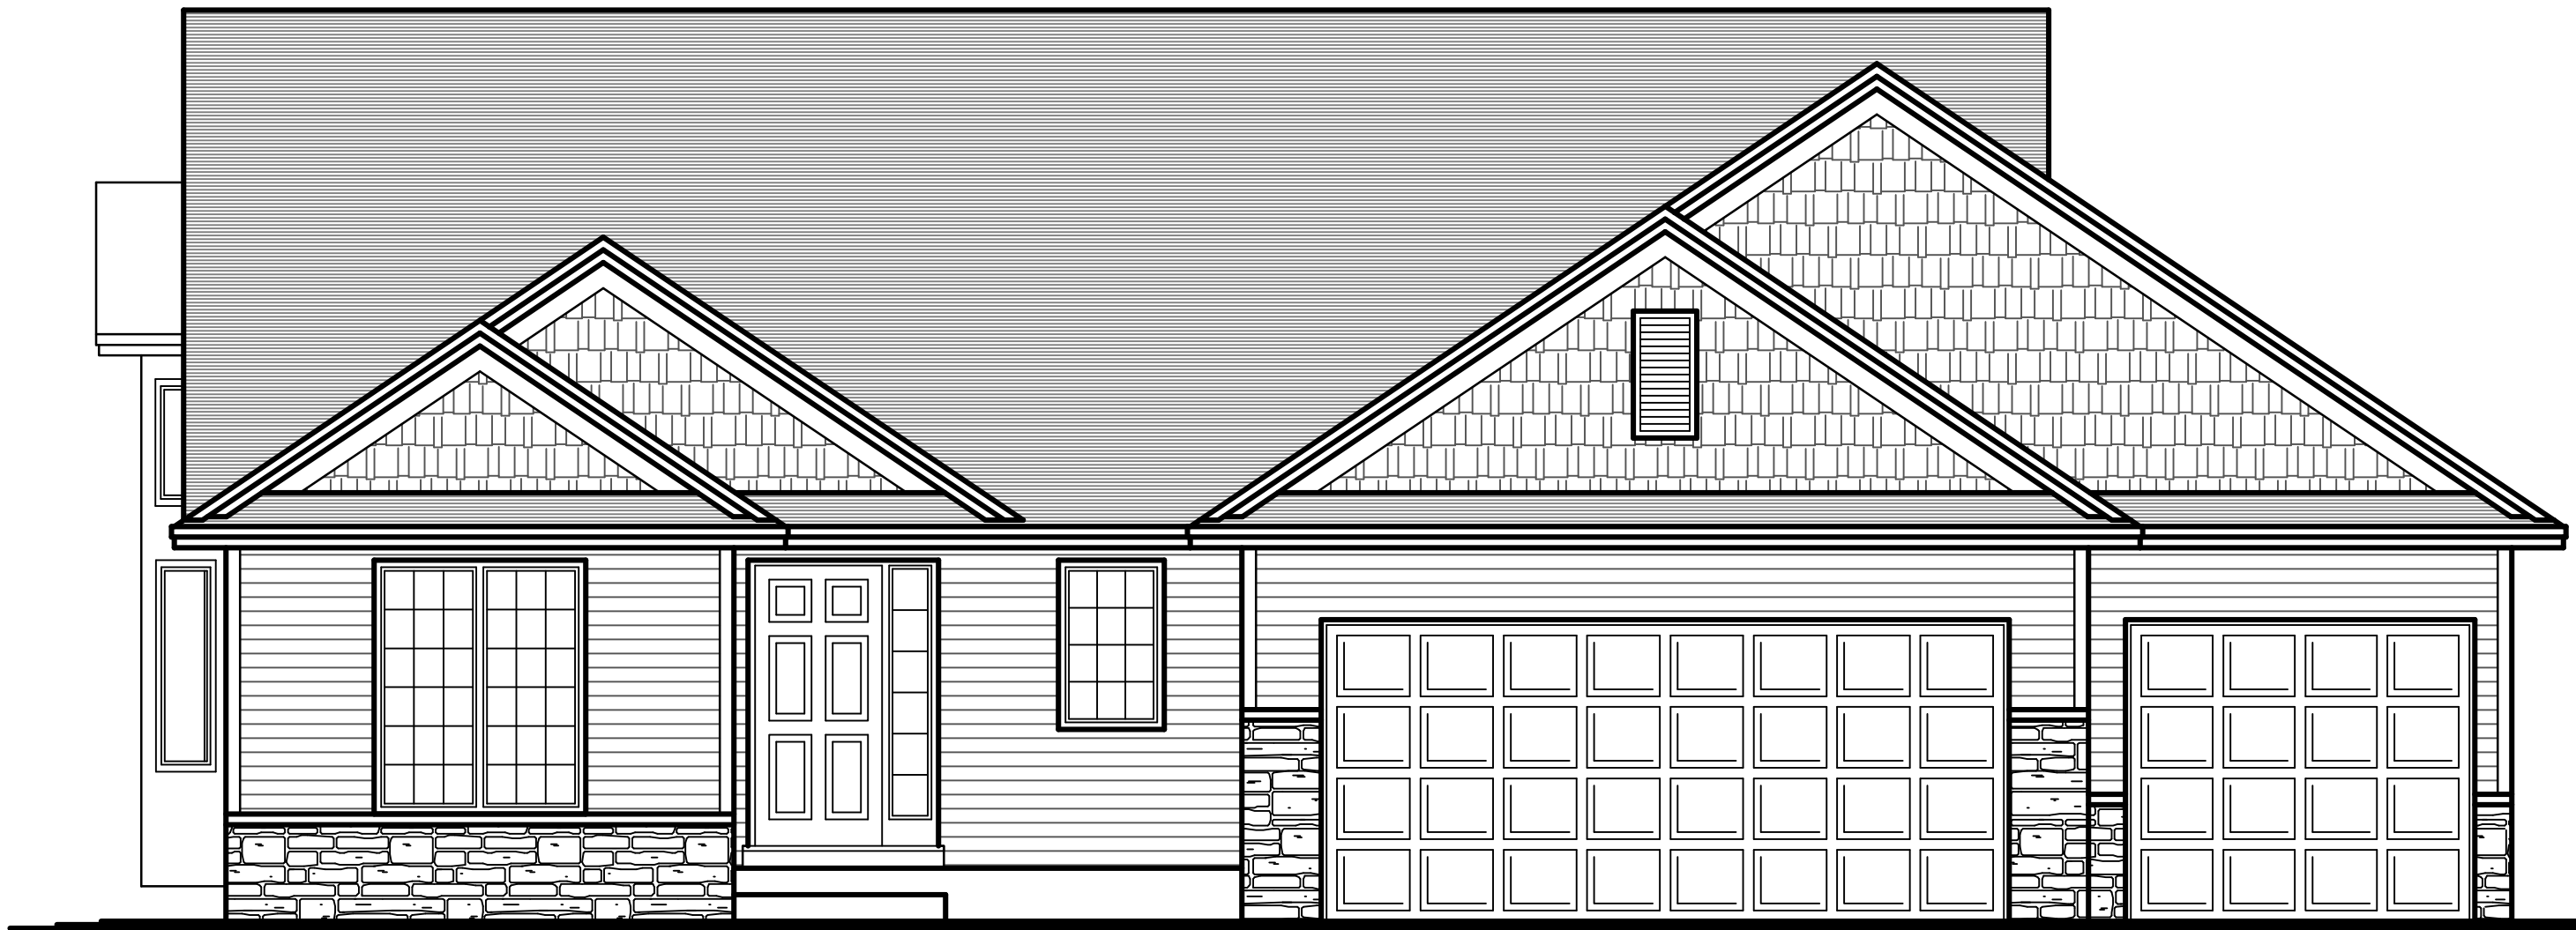

THE:  
RICHMOND 2 MODEL

**LOWER LEVEL**  
UNFINISHED

**MAIN LEVEL**  
1306 SQ.FT.

PROFESSIONALLY BUILT BY:

**RCA BUILDERS INCORPORATED**

• 3rd Generation Minnesota Home Builder since 1989 •

Ph: (763)323-6250 • [www.rcabuilders.net](http://www.rcabuilders.net)  
MN Builder License #BC008327