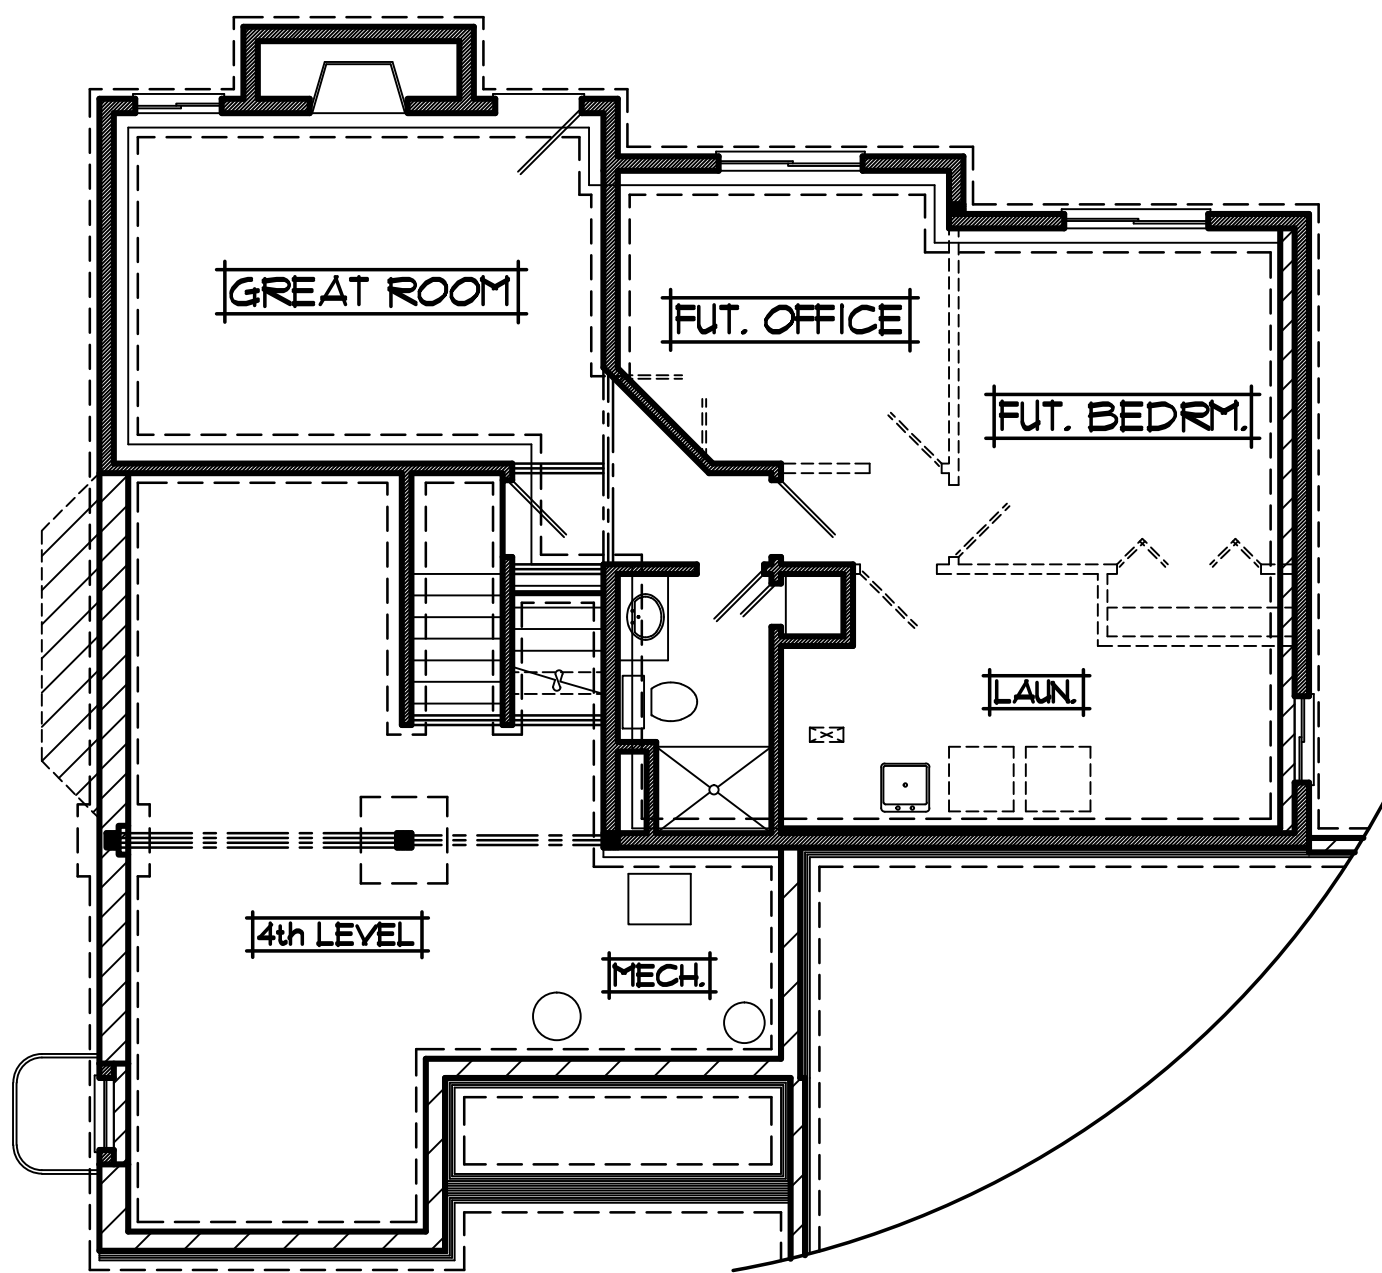

THE:  
RICHMOND 2 MODEL

**LOWER LEVEL**  
UNFINISHED

**MAIN LEVEL**  
1306 SQ.FT.

PROFESSIONALLY BUILT BY:

**RCA BUILDERS INCORPORATED**

• 3rd Generation Minnesota Home Builder since 1989 •

Ph: (763)323-6250 • [www.rcabuilders.net](http://www.rcabuilders.net)  
MN Builder License #BC008327

[roger.anderson@results.net](mailto:roger.anderson@results.net)

**1306 SQ.FT. 4 LEVEL**

- |                              |                            |
|------------------------------|----------------------------|
| • 2 BEDROOMS                 | • WIDTH: 54'-0"            |
| • 1 BATH                     | • DEPTH: 52'-6"            |
| • 3 CAR GARAGE               |                            |
| • UNFINISHED BASEMENT        |                            |
| • 17'0"x12'2" GREAT ROOM     | • 13'4"x14'6" MASTER SUITE |
| • 12'0"x12'3" DINING         | • 11'8"x10'2" BEDROOM #2   |
| • 11'0"x14'3" KITCHEN        |                            |
| • 30'0"x24'0" & 22'0" GARAGE |                            |