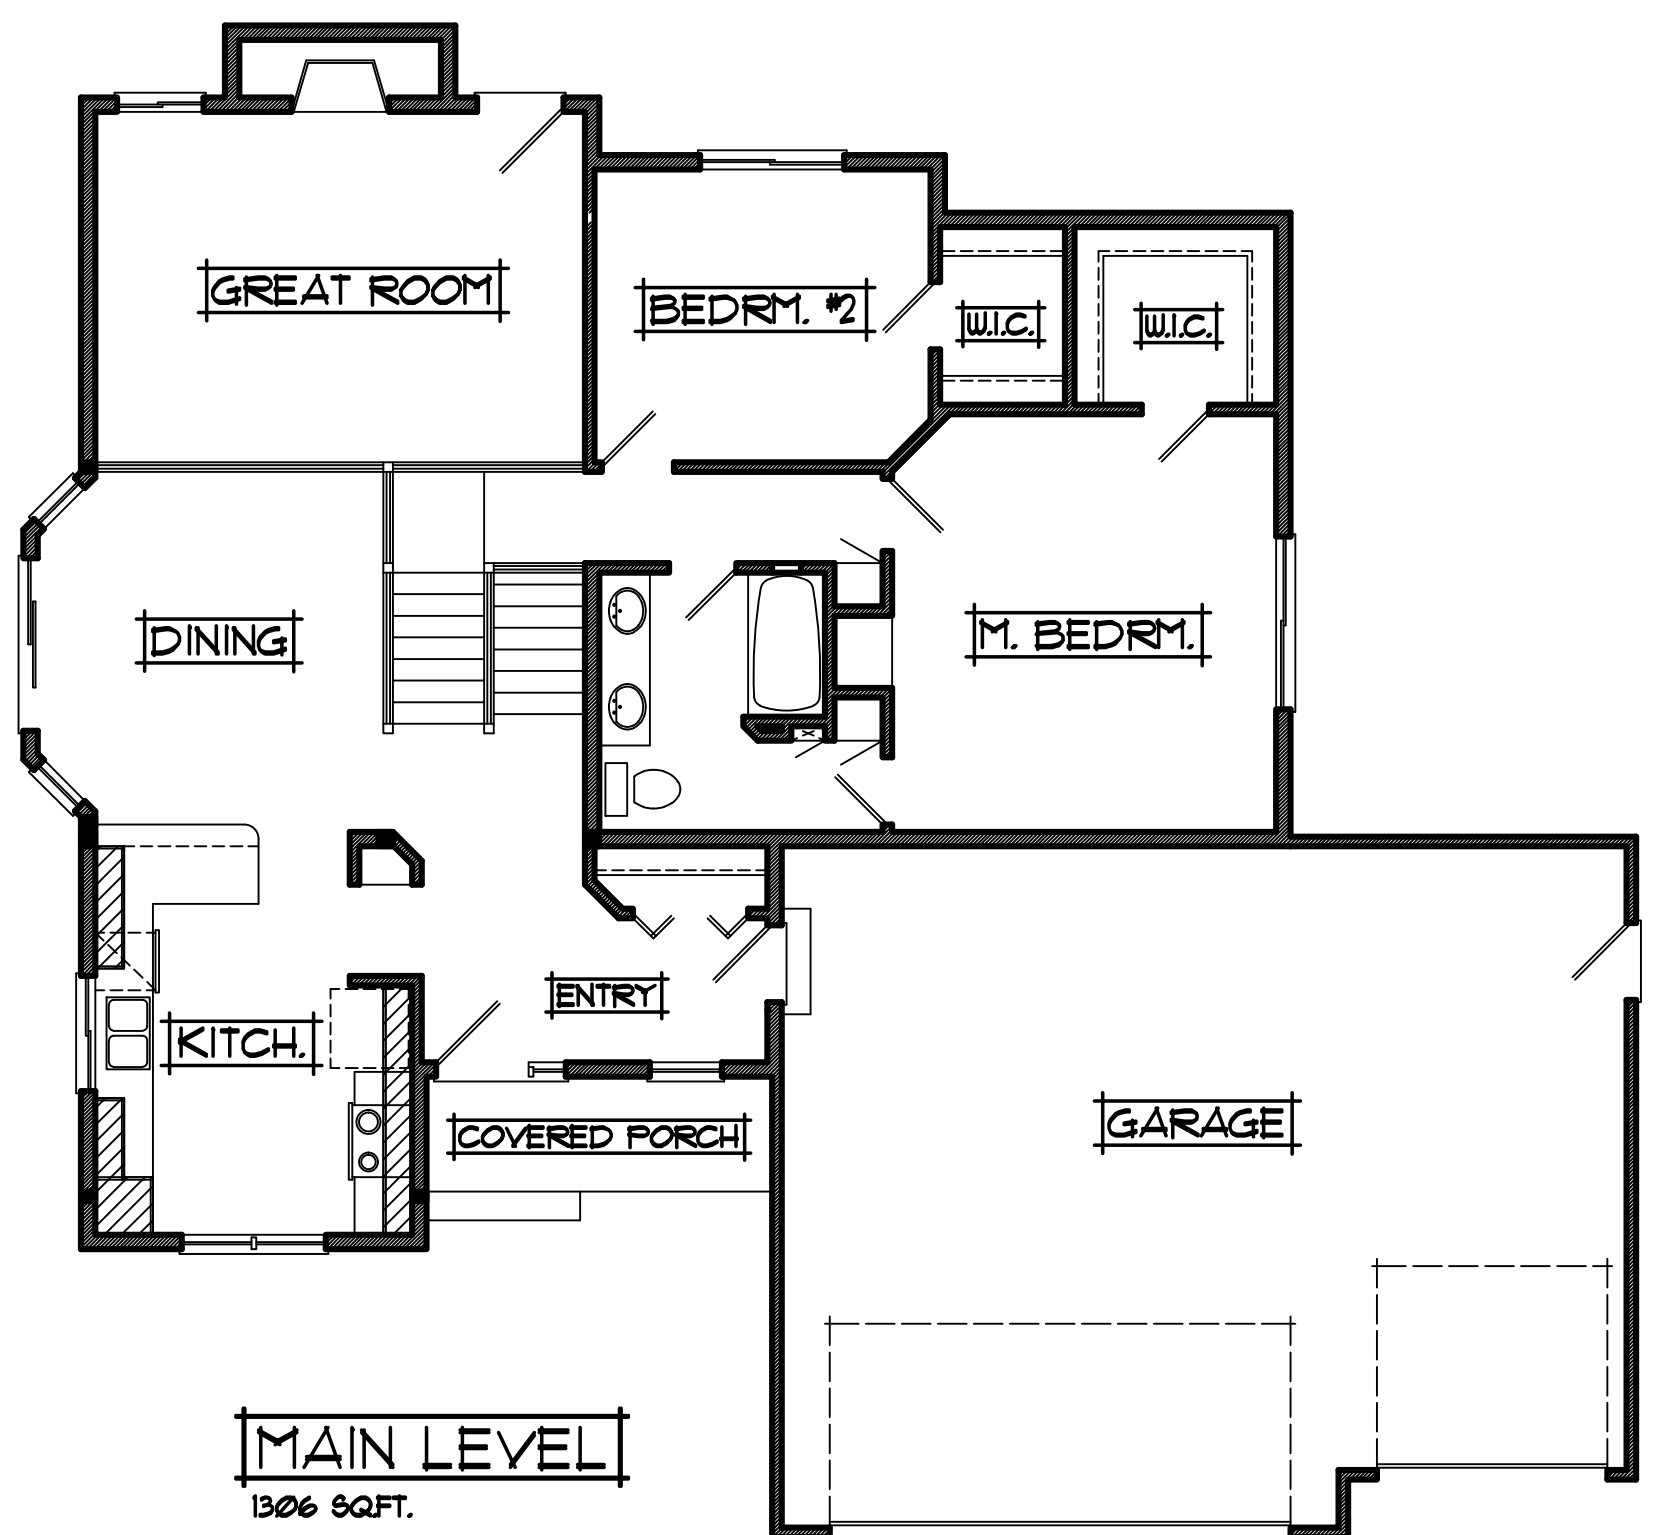

THE:  
RICHMOND 2 MODEL

**LOWER LEVEL**  
UNFINISHED

**MAIN LEVEL**  
1306 SQ.FT.

PROFESSIONALLY BUILT BY:

**RCA BUILDERS INCORPORATED**

• 3rd Generation Minnesota Home Builder since 1989 •

Ph: (763)323-6250 • [www.rcabuilders.net](http://www.rcabuilders.net)  
MN Builder License #BC008327

[roger.anderson@results.net](mailto:roger.anderson@results.net)

**1306 SQ.FT. 4 LEVEL**

- |                              |                            |
|------------------------------|----------------------------|
| • 2 BEDROOMS                 | • WIDTH: 54'-0"            |
| • 1 BATH                     | • DEPTH: 52'-6"            |
| • 3 CAR GARAGE               |                            |
| • UNFINISHED BASEMENT        |                            |
| • 17'0"x12'2" GREAT ROOM     | • 13'4"x14'6" MASTER SUITE |
| • 12'0"x12'3" DINING         | • 11'8"x10'2" BEDROOM #2   |
| • 11'0"x14'3" KITCHEN        |                            |
| • 30'0"x24'0" & 22'0" GARAGE |                            |